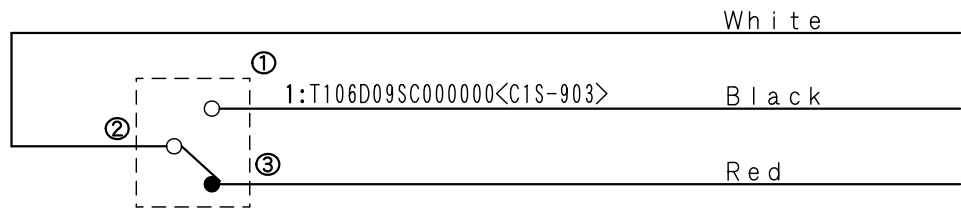

Applicable Item No.
APC-S030

No.	Switch Model No.	Item No.
1	T106D09SC000000	C1S-903

Cable processing detail