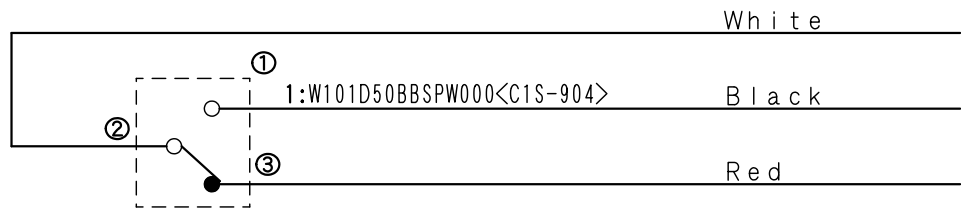

Applicable Item No.
APC-S031

No.	Switch Model No.	Item No.
1	W101D50BBSPW000	C1S-904

Cable processing detail