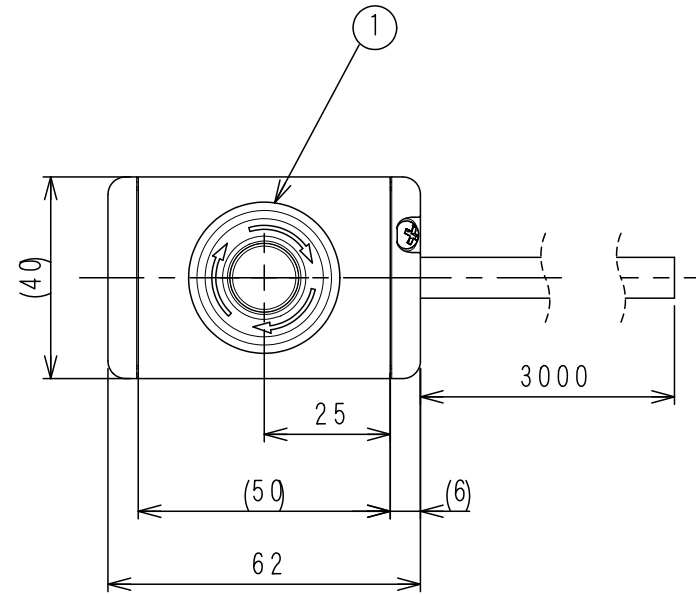

APC-S072

1	C1S-658R	Emergency stop switch XA1E-LV3SG02Q4R
---	----------	---------------------------------------

<Associated drawings>
WCW00991-**

Applicable Item No.	APC-S072
	APC-S075

No.	Switch Model No.	Item No.
1	XA1E-LV3SG02Q4R	C1S-658R

Cable processing detail