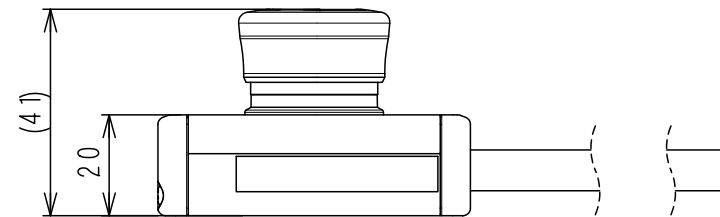

APC-S072

1	C1S-658R	Emergency stop switch XA1E-LV3SG02Q4R
---	----------	---------------------------------------

<Associated drawings>
WCW00991-**

Applicable Item No.	APC-S072
	APC-S075

No.	Switch Model No.	Item No.
1	XA1E-LV3SG02Q4R	C1S-658R

Cable processing detail