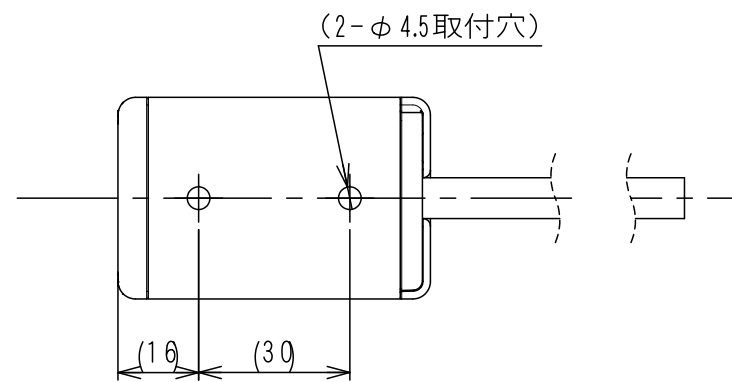

APC-S072

1	C1S-658R	Emergency stop switch XA1E-LV3SG02Q4R
---	----------	---------------------------------------

<Associated drawings>
WCW00991-**

Applicable Item No.	APC-S072
	APC-S075

No.	Switch Model No.	Item No.
1	XA1E-LV3SG02Q4R	C1S-658R

Cable processing detail