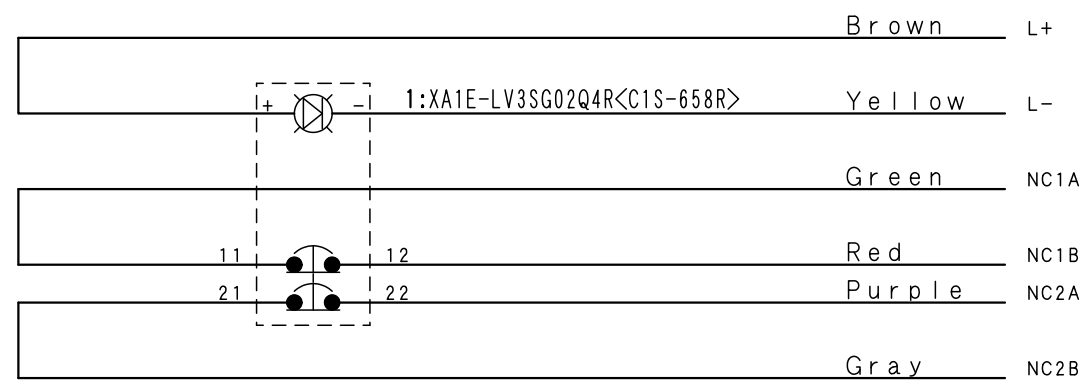

APC-S072

1	C1S-658R	Emergency stop switch XA1E-LV3SG02Q4R
---	----------	---------------------------------------

<Associated drawings>
WCW00991-**

Applicable Item No.	APC-S072
	APC-S075

No.	Switch Model No.	Item No.
1	XA1E-LV3SG02Q4R	C1S-658R

Cable processing detail