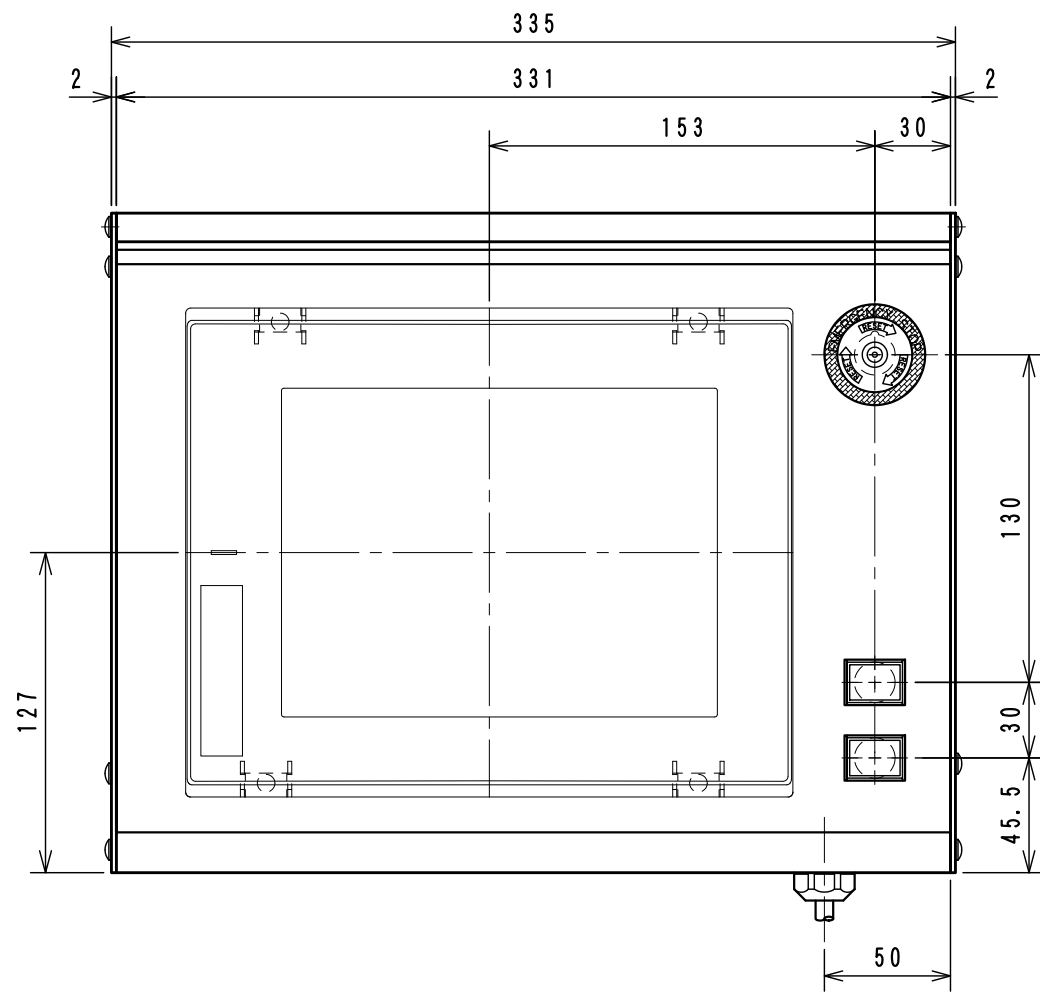

N1T-806

1	C1S-601R	A165E-LS-24D-01
2	C1S-605G	A165L-JGM-24D-1
3	C1S-605R	A165L-JRM-24D-1

スイッチ配置図

WCW000534-00

Arrow View A