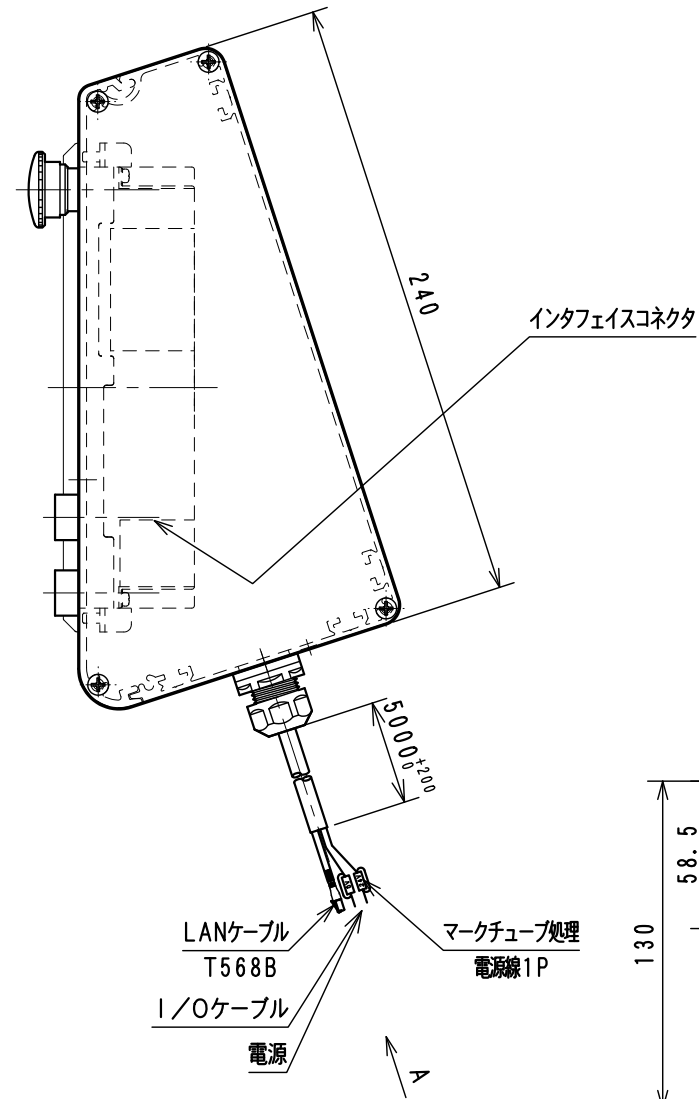

N1T-806

1	C1S-601R	A165E-LS-24D-01
2	C1S-605G	A165L-JGM-24D-1
3	C1S-605R	A165L-JRM-24D-1

スイッチ配置図

WCW000534-00

Arrow View A