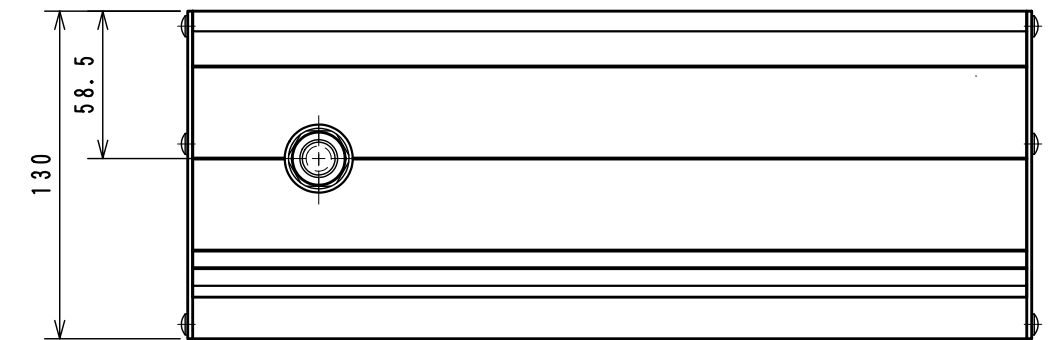

N1T-806

1	C1S-601R	A165E-LS-24D-01
2	C1S-605G	A165L-JGM-24D-1
3	C1S-605R	A165L-JRM-24D-1

スイッチ配置図

WCW000534-00

Arrow View A