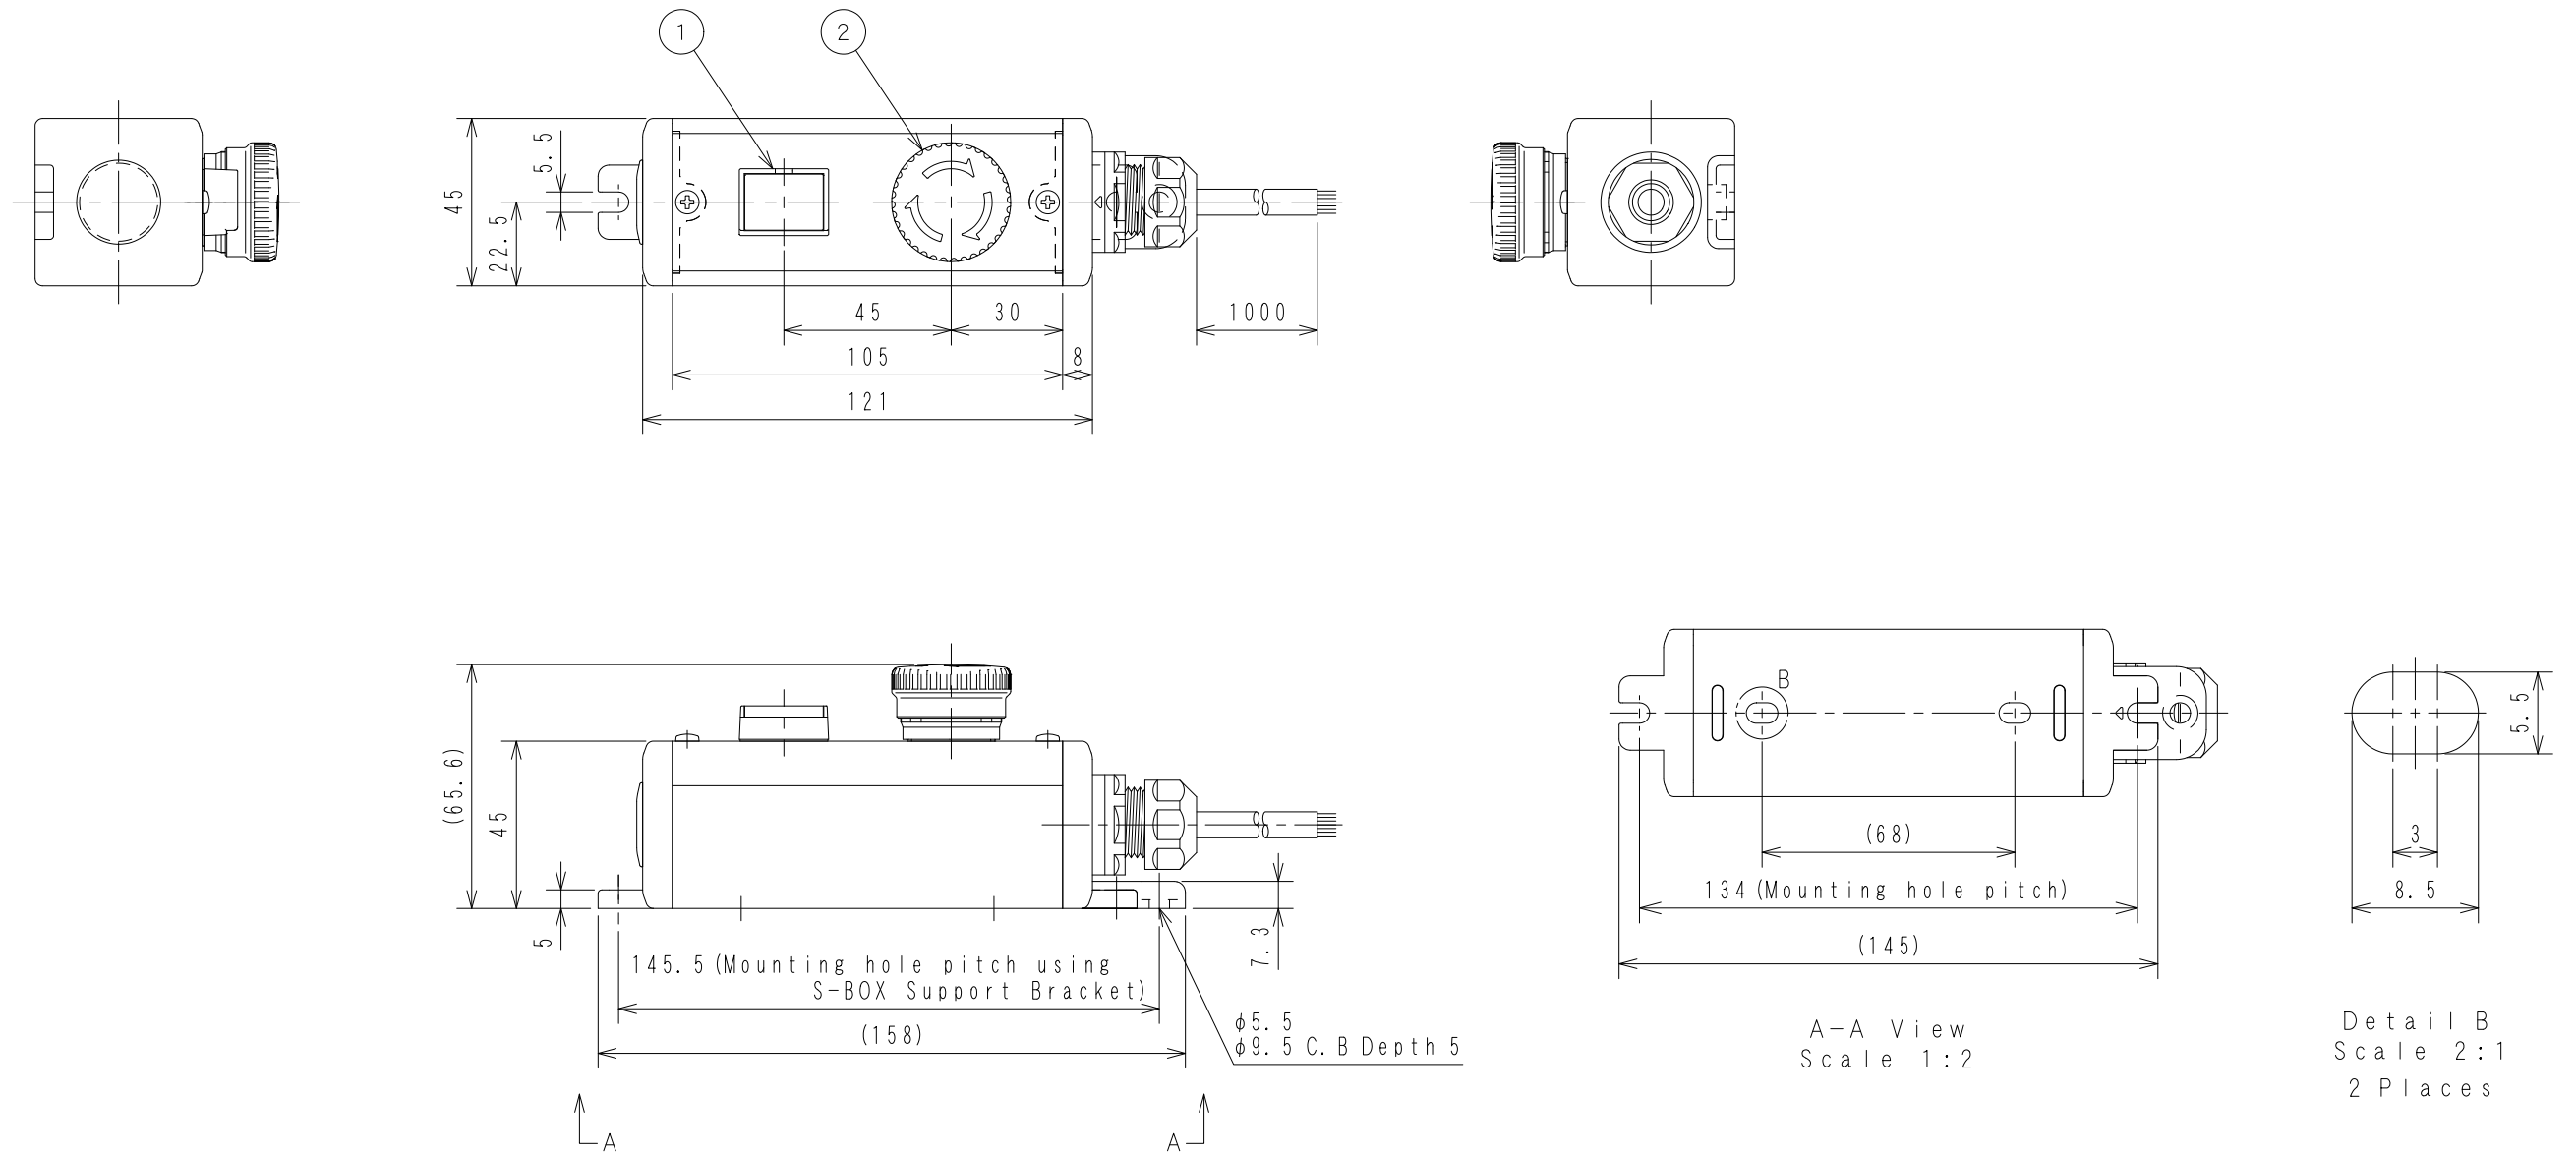

Item No.
NLC-212

1	C1S-763G	Pushbutton Switch AR16G0T-C1G
2	C1S-758R	Emergency Stop Switch AR16V0R-02R

※Attached:S-BOX Support Bracket <D4R-001B>

Applicable Item No.	NLC-212
---------------------	---------

No.	Switch Model No.	Item No.
1	AR16G0T-C1G	C1S-763G
2	AR16V0R-02R	C1S-758R

Cable processing detail