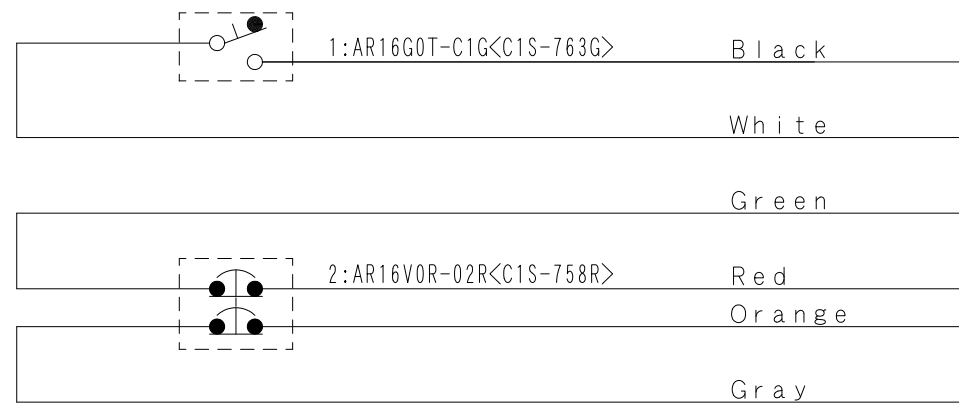

Item No.
NLC-212

1	C1S-763G	Pushbutton Switch AR16G0T-C1G
2	C1S-758R	Emergency Stop Switch AR16V0R-02R

※Attached:S-BOX Support Bracket <D4R-001B>

Applicable Item No.	NLC-212
---------------------	---------

No.	Switch Model No.	Item No.
1	AR16G0T-C1G	C1S-763G
2	AR16V0R-02R	C1S-758R

Cable processing detail