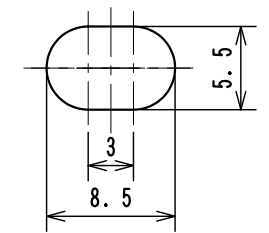

Item No.	Assembly Name
NLC-30E	S-6480D Switch 3S (GRY) 1m/1P+SB

※Attached: S-BOX Support Bracket <D4R-001B>

1	C1S-247G	Pushbutton Switch AR22E0S-11G
2	C1S-247R	Pushbutton Switch AR22E0S-11R
3	C1S-247Y	Pushbutton Switch AR22E0S-11Y

Detail B
Scale 2:1

A-A View
Scale 1:2

<Associated drawings>
WCW000557-00

Applicable Item No.	NLC-30E
	NLC-31E
	NLC-32E

No.	Switch Model No.	Item No.
1	AR22E0S-11G	C1S-247G
2	AR22E0S-11R	C1S-247R
3	AR22E0S-11Y	C1S-247Y

Cable processing detail