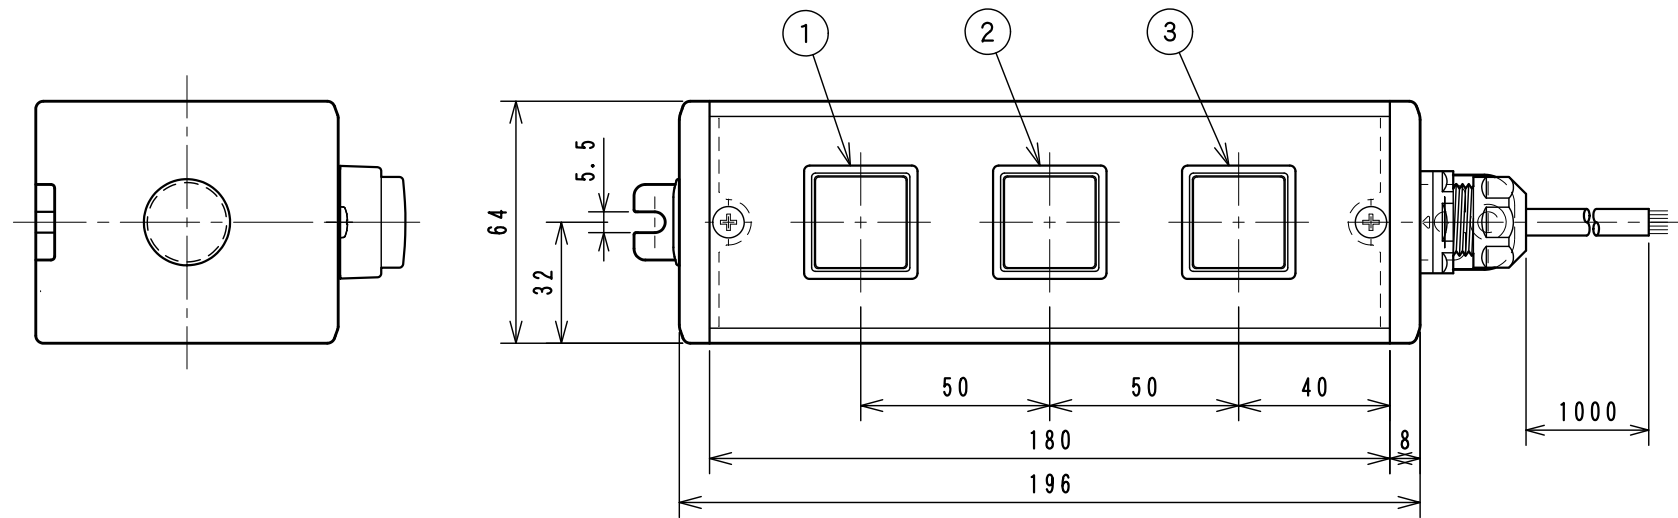

Item No.	Assembly Name
NLC-30E	S-6480D Switch 3S (GRY) 1m/1P+SB

※Attached: S-BOX Support Bracket <D4R-001B>

1	C1S-247G	Pushbutton Switch AR22E0S-11G
2	C1S-247R	Pushbutton Switch AR22E0S-11R
3	C1S-247Y	Pushbutton Switch AR22E0S-11Y

Detail B
Scale 2:1

A-A View
Scale 1:2

<Associated drawings>
WCW000557-00

Applicable Item No.	NLC-30E
	NLC-31E
	NLC-32E

No.	Switch Model No.	Item No.
1	AR22E0S-11G	C1S-247G
2	AR22E0S-11R	C1S-247R
3	AR22E0S-11Y	C1S-247Y

Cable processing detail