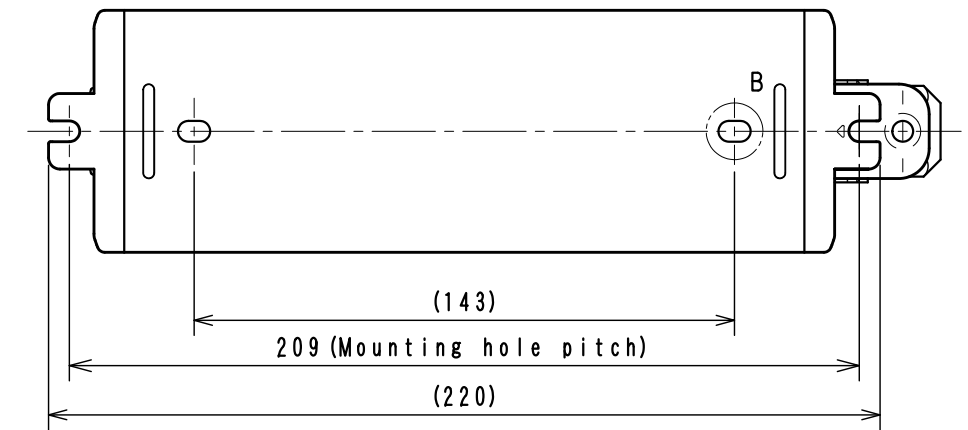

Item No.	Assembly Name
NLC-30E	S-6480D Switch 3S (GRY) 1m/1P+SB

※Attached: S-BOX Support Bracket <D4R-001B>

1	C1S-247G	Pushbutton Switch AR22E0S-11G
2	C1S-247R	Pushbutton Switch AR22E0S-11R
3	C1S-247Y	Pushbutton Switch AR22E0S-11Y

Detail B
Scale 2:1

A-A View
Scale 1:2

<Associated drawings>
WCW000557-00

Applicable Item No.	NLC-30E
	NLC-31E
	NLC-32E

No.	Switch Model No.	Item No.
1	AR22E0S-11G	C1S-247G
2	AR22E0S-11R	C1S-247R
3	AR22E0S-11Y	C1S-247Y

Cable processing detail