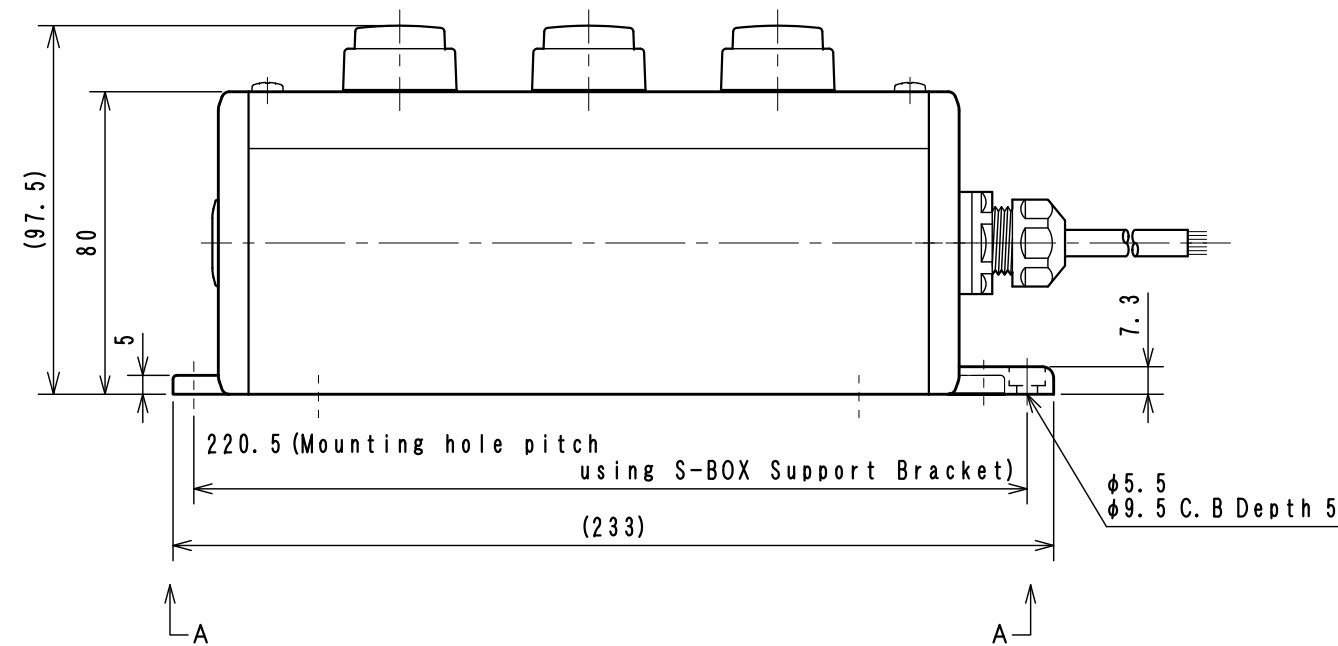

Item No.	Assembly Name
NLC-30E	S-6480D Switch 3S (GRY) 1m/1P+SB

※Attached: S-BOX Support Bracket <D4R-001B>

1	C1S-247G	Pushbutton Switch AR22E0S-11G
2	C1S-247R	Pushbutton Switch AR22E0S-11R
3	C1S-247Y	Pushbutton Switch AR22E0S-11Y

Detail B
Scale 2:1

A-A View
Scale 1:2

<Associated drawings>
WCW000557-00

Applicable Item No.	NLC-30E
	NLC-31E
	NLC-32E

No.	Switch Model No.	Item No.
1	AR22E0S-11G	C1S-247G
2	AR22E0S-11R	C1S-247R
3	AR22E0S-11Y	C1S-247Y

Cable processing detail