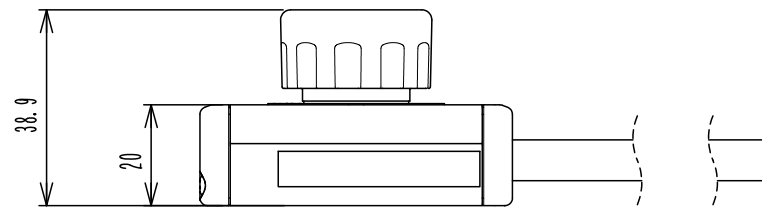

NXC-101

1	C1S-401R	Emergency stop switch FF01-26BBRAYG3
---	----------	--------------------------------------

<Associated drawings>
WCW00904-**

2 : 3
SCALE

Applicable Item No.	NXC-101
---------------------	---------

No.	Switch Model No.	Item No.
1	FF01-26BBRAYG3	C1S-401R

Cable processing detail