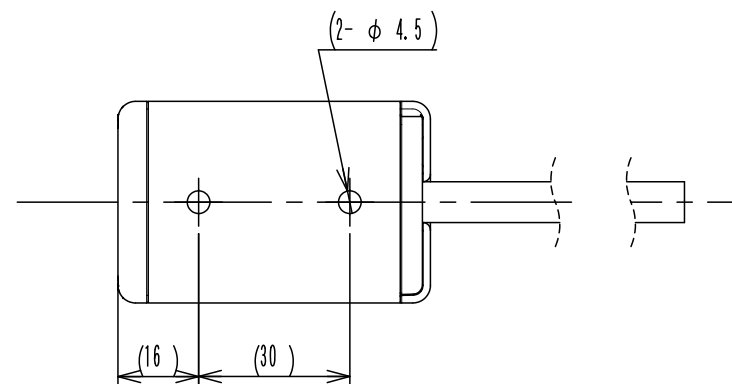

NXC-101

1	C1S-401R	Emergency stop switch FF01-26BBRAYG3
---	----------	--------------------------------------

<Associated drawings>
WCW00904-**

2 : 3
SCALE

Applicable Item No.	NXC-101
---------------------	---------

No.	Switch Model No.	Item No.
1	FF01-26BBRAYG3	C1S-401R

Cable processing detail