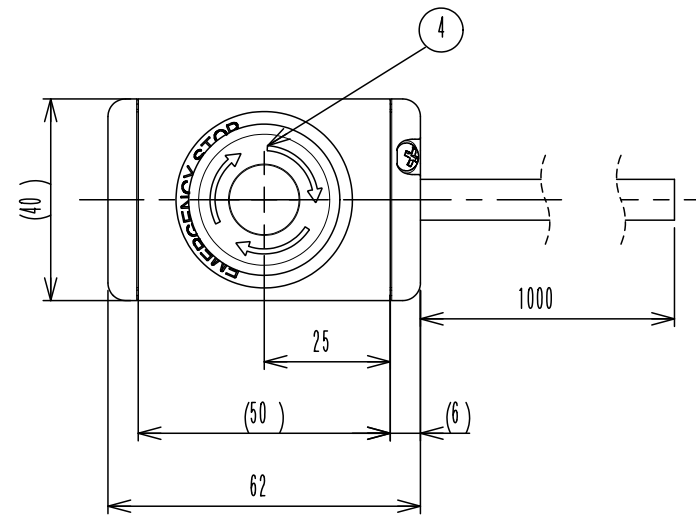

NXC-101

1	C1S-401R	Emergency stop switch FF01-26BBRAYG3
---	----------	--------------------------------------

<Associated drawings>
WCW00904-**

2 : 3
SCALE

Applicable Item No.	NXC-101
---------------------	---------

No.	Switch Model No.	Item No.
1	FF01-26BBRAYG3	C1S-401R

Cable processing detail