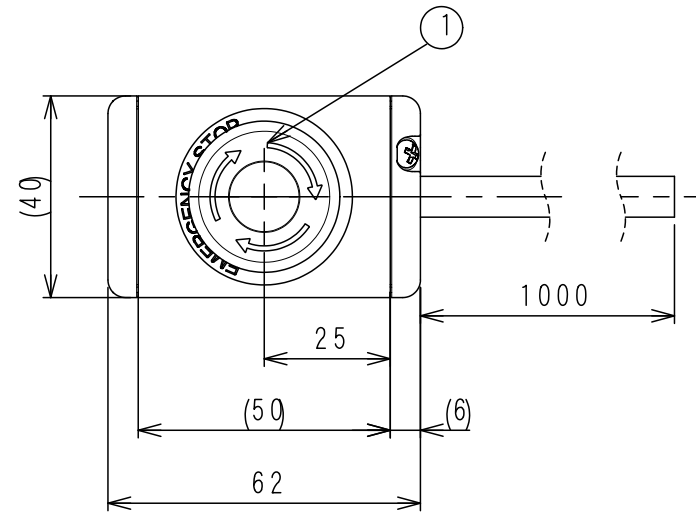

NXC-101G

1	C1S-401R	Emergency stop switch FF01-26BBRAYG3
---	----------	--------------------------------------

WCW000904-**

2:3
SCALE

Applicable Item No	NXC-101G
--------------------	----------

No	Switch Model No	Item No
1	FF01-26BBRAYG3	C1S-401R

Cable processing detail