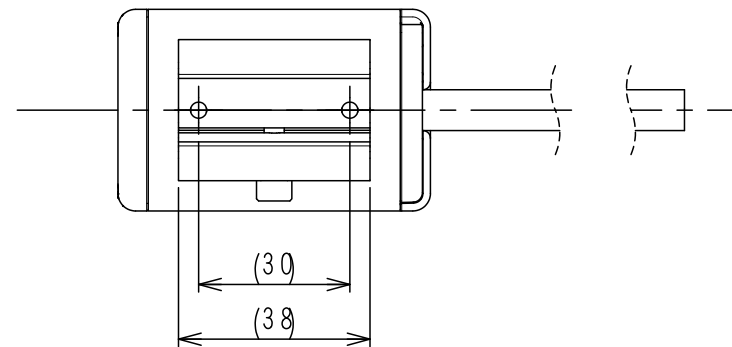

NXC-101G

1	C1S-401R	Emergency stop switch FF01-26BBRAYG3
---	----------	--------------------------------------

WCW000904-**

2:3
SCALE

Applicable Item No	NXC-101G
--------------------	----------

No	Switch Model No	Item No
1	FF01-26BBRAYG3	C1S-401R

Cable processing detail