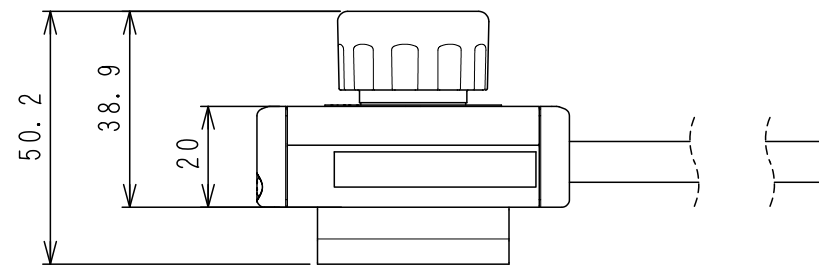

NXC-101G

1	C1S-401R	Emergency stop switch FF01-26BBRAYG3
---	----------	--------------------------------------

WCW000904-**

2:3
SCALE

Applicable Item No	NXC-101G
--------------------	----------

No	Switch Model No	Item No
1	FF01-26BBRAYG3	C1S-401R

Cable processing detail