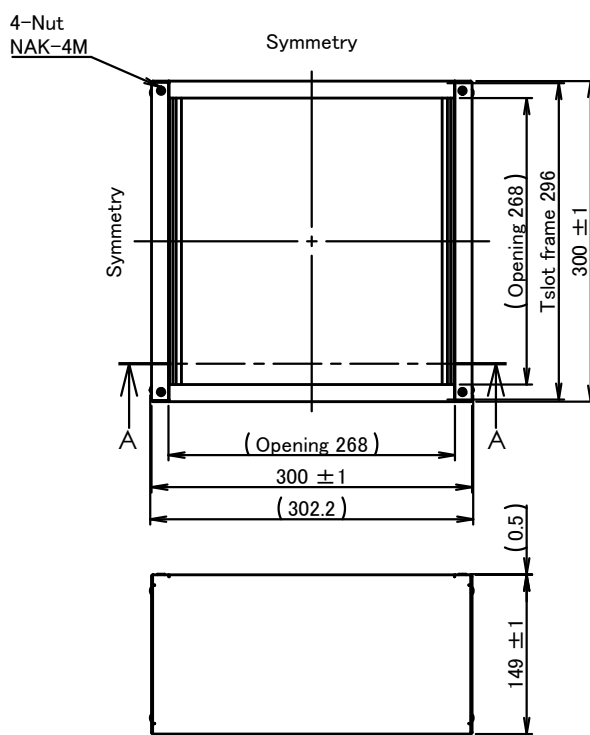

7

8

9

Detail B
Scale 1 : 1

Sectional view A-A
Scale 1 : 2

Product Image

4-Rivet
NA4-3

4-Nut
NAK-4M

4-Rivet
NA4-3

Drawing size:A3

SCALE
1:5

Sheet : A3
Scale 1 : 5

L400-xxx-yyy-150A