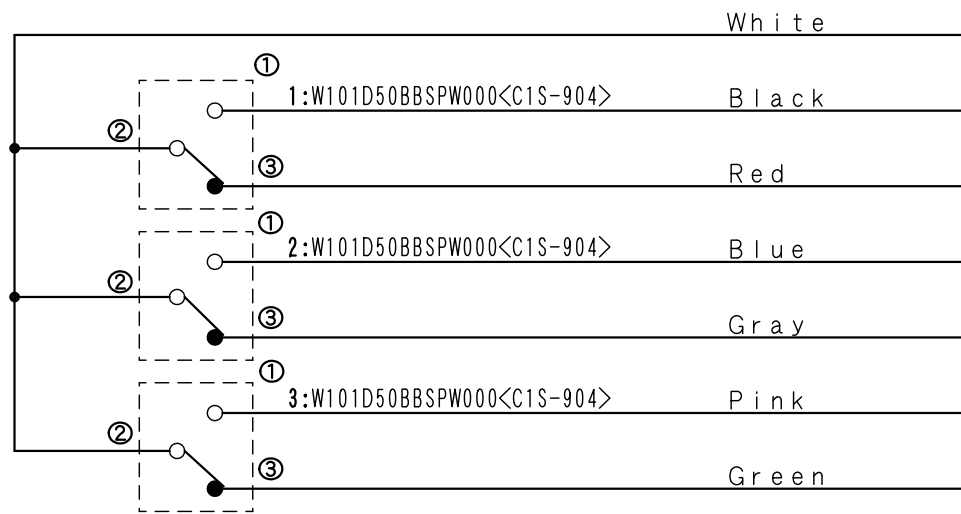

Applicable Item No.
APC-S028

No.	Switch Model No.	Item No.
1	W101D50BBSPW000	C1S-904
2	W101D50BBSPW000	C1S-904
3	W101D50BBSPW000	C1S-904

Cable processing detail