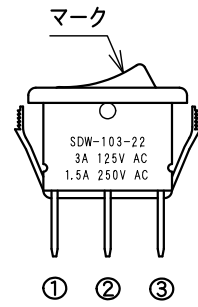

Applicable Item No.
APC-S029

No.	Switch Model No.	Item No.
1	W103D220BBMPWQ0	C1S-905
2	W103D220BBMPWQ0	C1S-905
3	W103D220BBMPWQ0	C1S-905

Cable processing detail