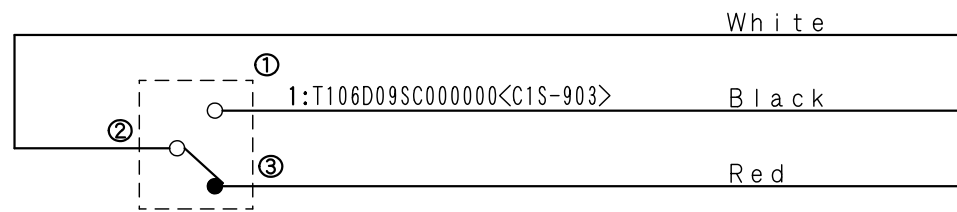

Applicable Item No.
APC-S030

No.	Switch Model No.	Item No.
1	T106D09SC000000	C1S-903

Cable processing detail