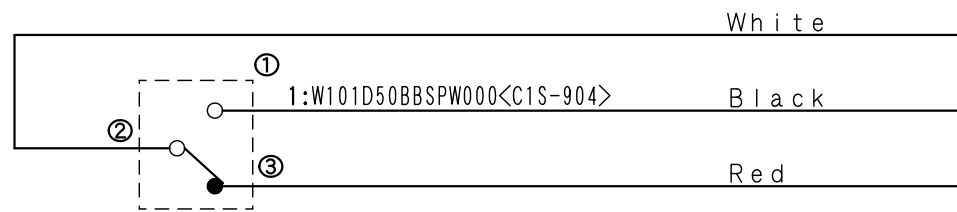

Applicable Item No.
APC-S031

No.	Switch Model No.	Item No.
1	W101D50BBSPW000	C1S-904

Cable processing detail