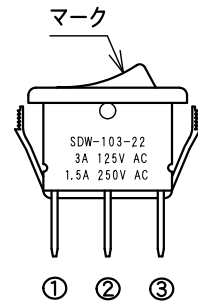

Applicable Item No.
APC-S032

No.	Switch Model No.	Item No.
1	W103D220BBMPWQ0	C1S-905

Cable processing detail