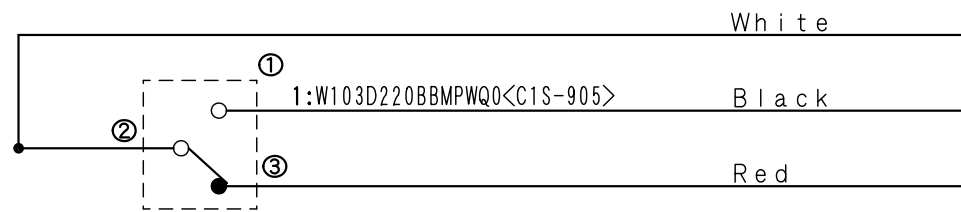

Applicable Item No.
APC-S032

No.	Switch Model No.	Item No.
1	W103D220BBMPWQ0	C1S-905

Cable processing detail