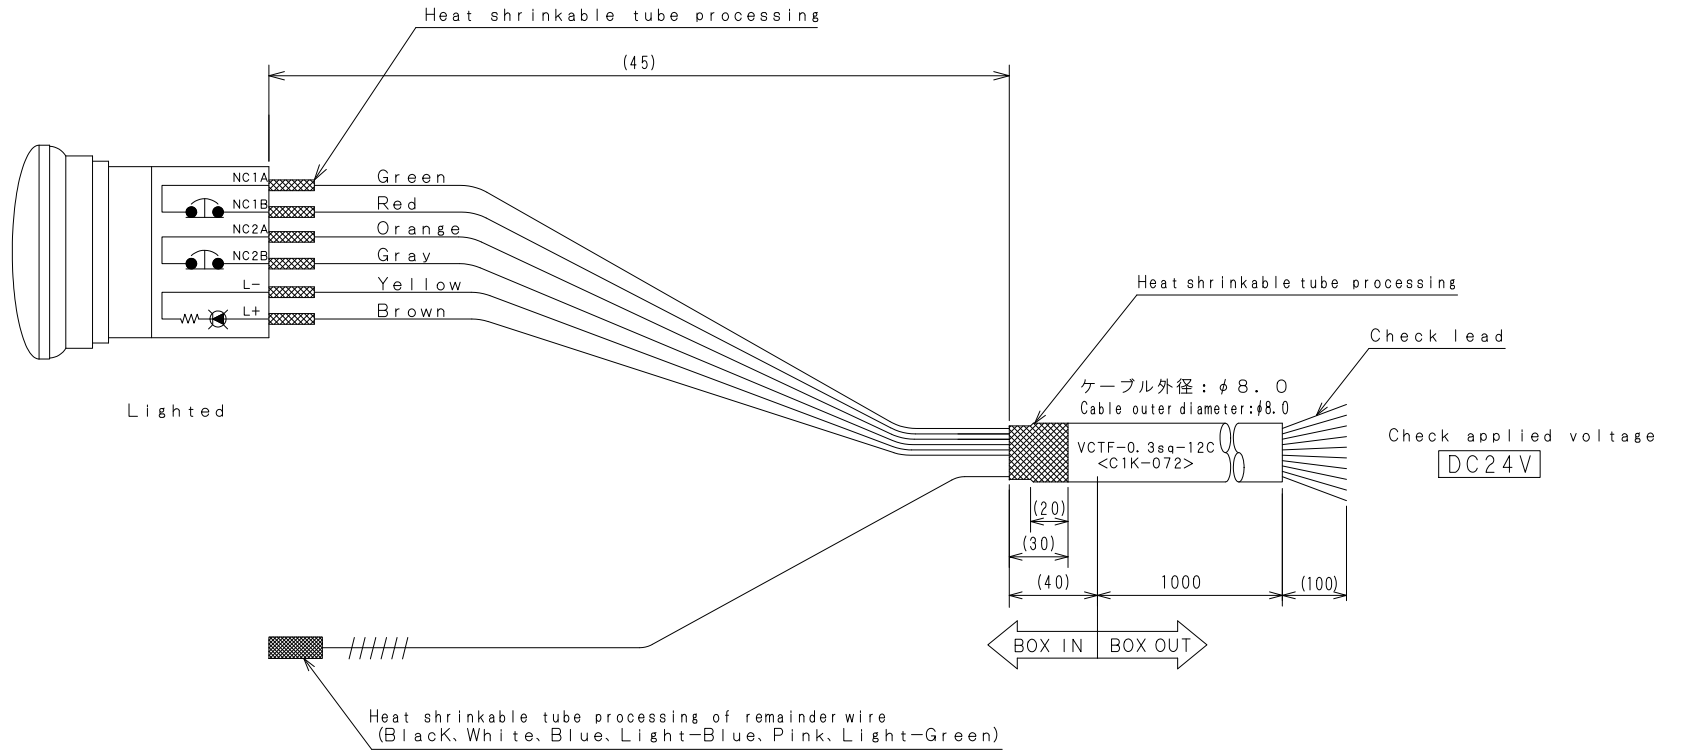

1:XA1E-LV302Q4R

Applicable Item No.	Mount switch
MNC-107	XA1E-LV302Q4R