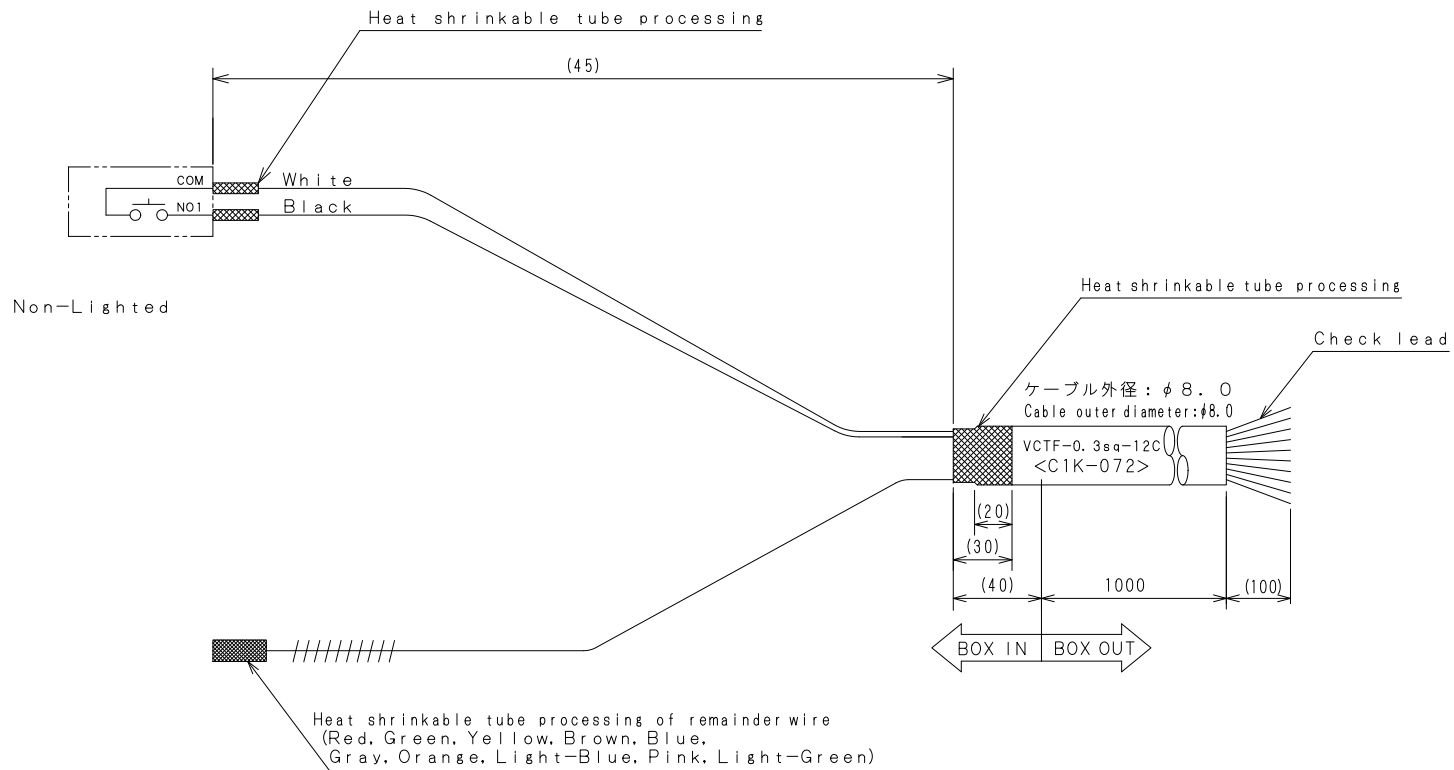

1:SDP-103C-22GB  
(SDP-103C-22RB)

Applicable Item No.	Mount switch	Color
MNC-113	SDP-103C-22GB	Red
MNC-114	SDP-103C-22RB	Green