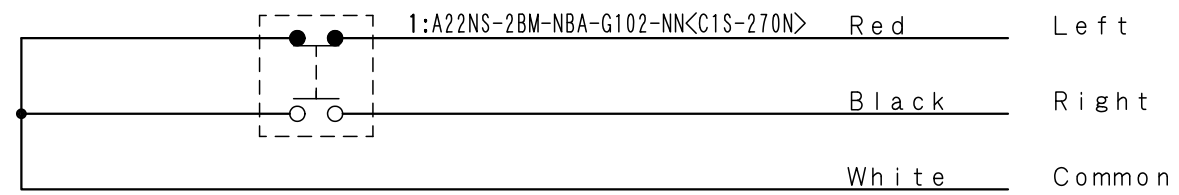

Applicable Item No.	APC-S039

No.	Switch Model No.	Item No.
1	A22NS-2BM-NBA-G102-NN	C1S-270N