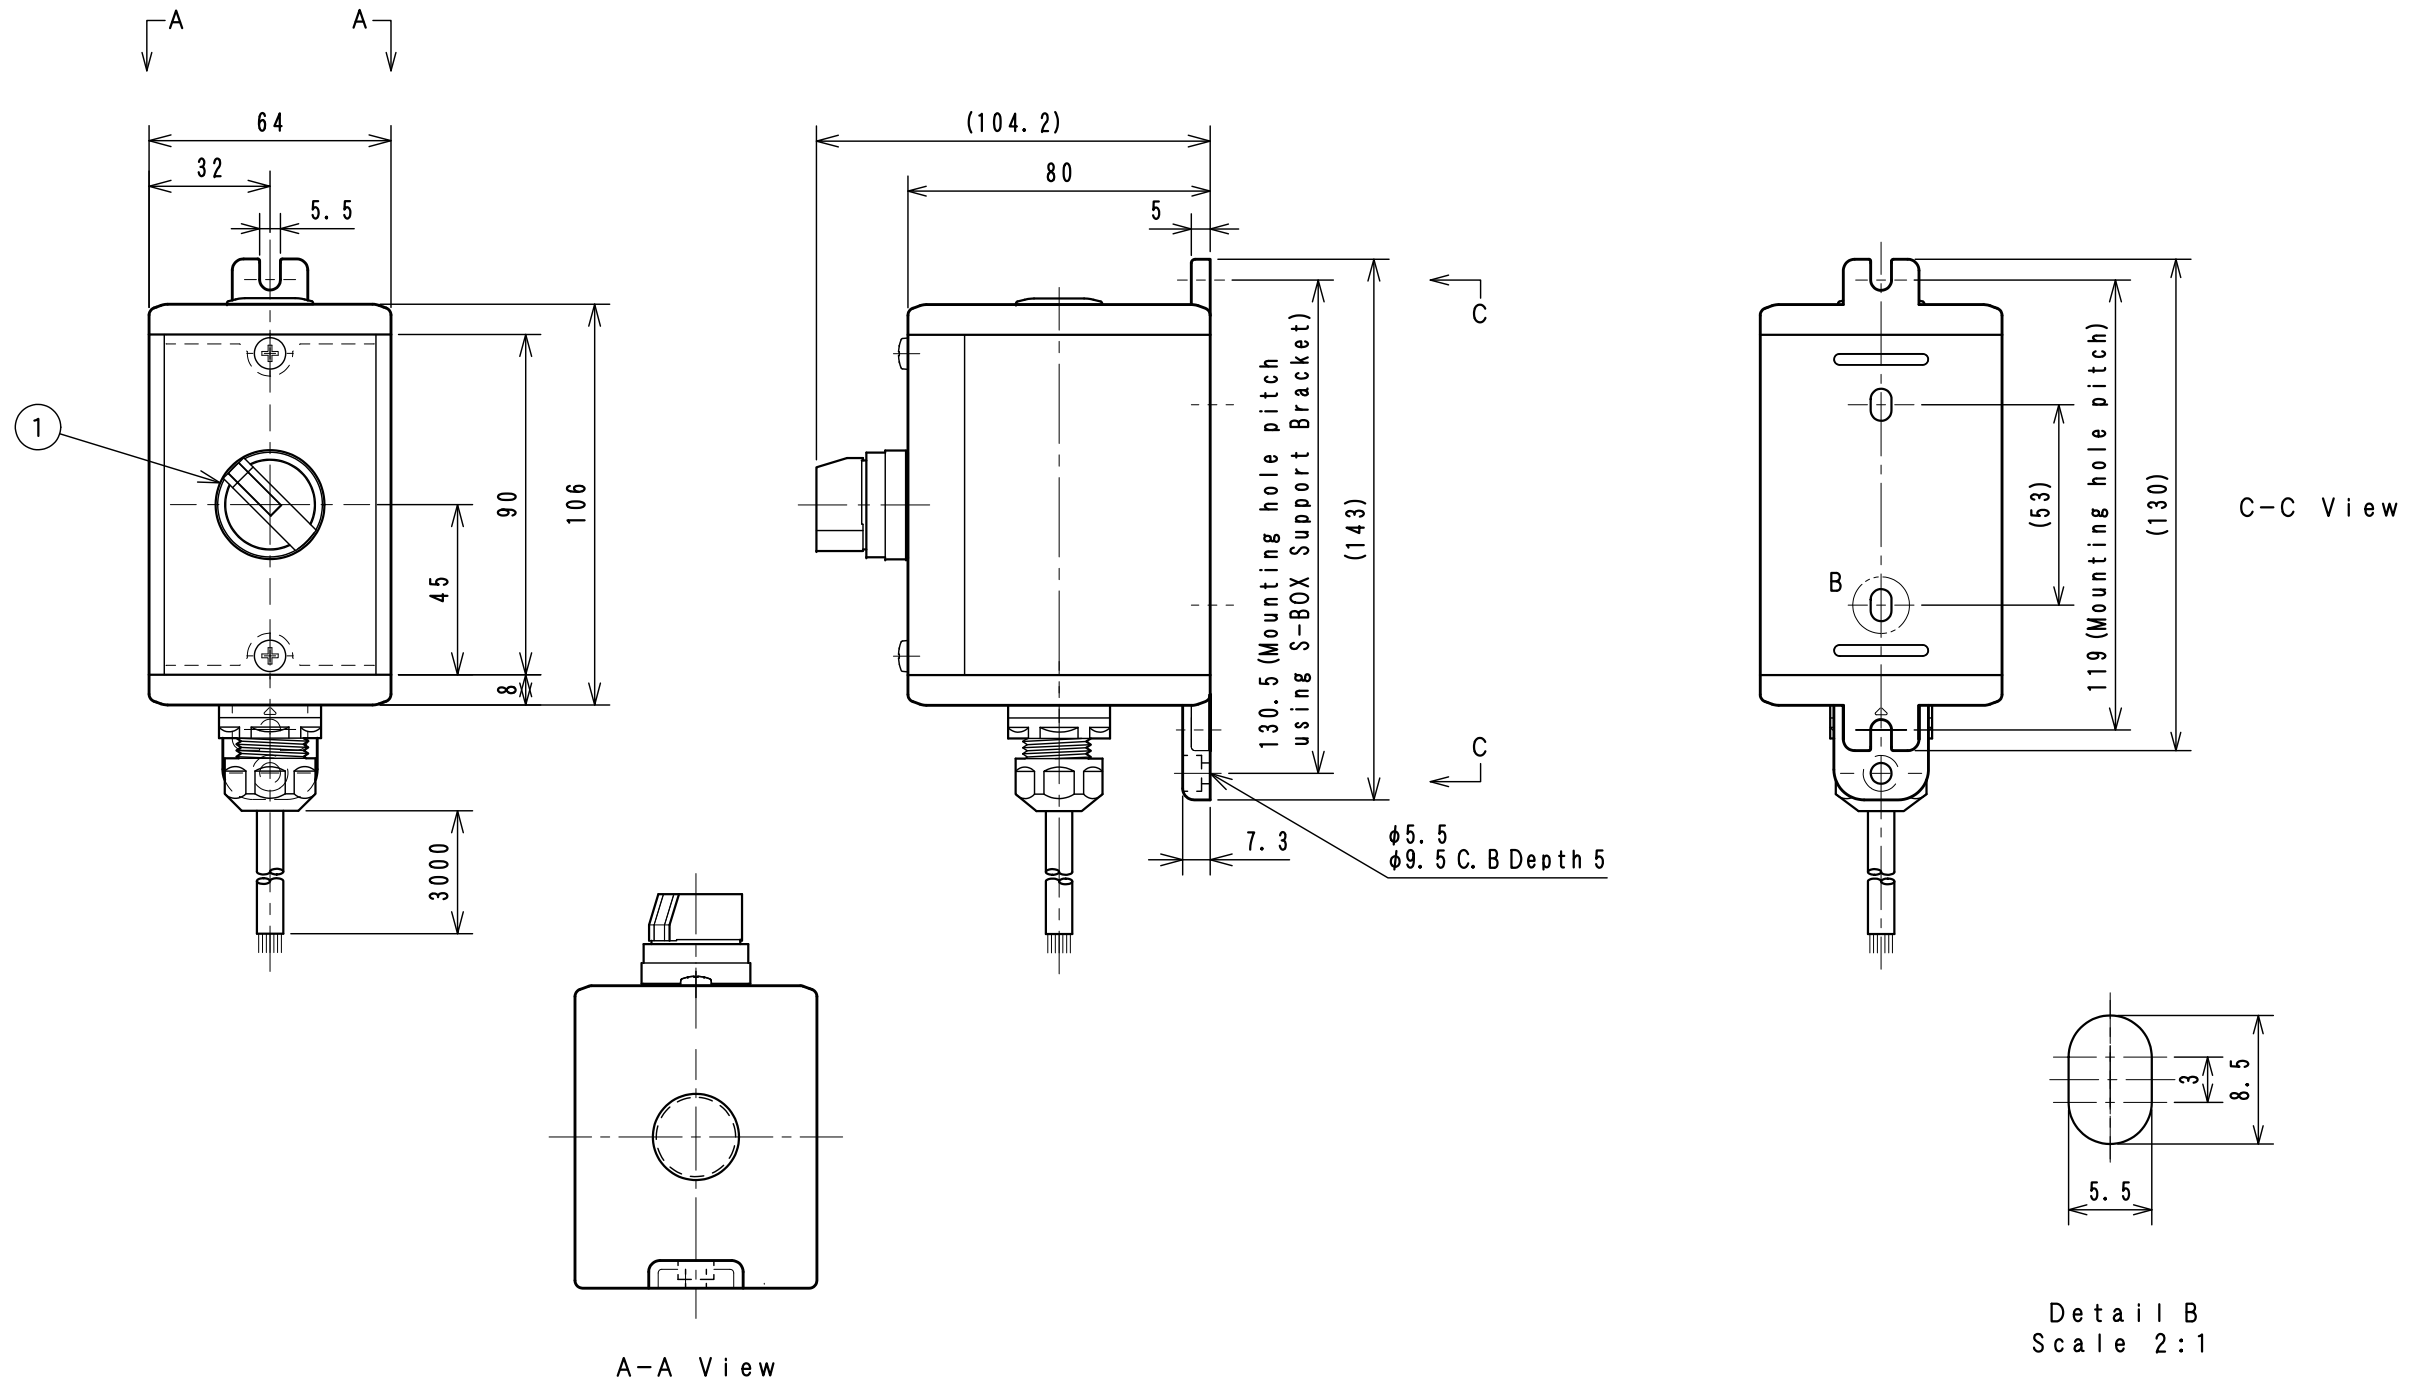

Item No.	Assembly Name
APC-S039	S-6480D Selector Switch 1/3m 1P+SB

※Attached: Name Plate Seal 12pcs/sheet <C1P-062S>
S-BOX Support Bracket <D4R-001B>

1	C1S-270N	Select Switch A22NS-2BM-NBA-G102-NN
---	----------	-------------------------------------

Applicable Item No.	APC-S039
---------------------	----------

No.	Switch Model No.	Item No.
1	A22NS-2BM-NBA-G102-NN	C1S-270N

Left Right

Cable processing detail