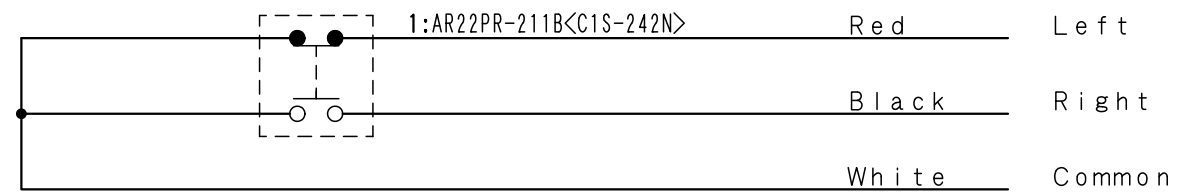

Applicable Item No.	APC-S041

No.	Switch Model No.	Item No.
1	AR22PR-211B	C1S-242N