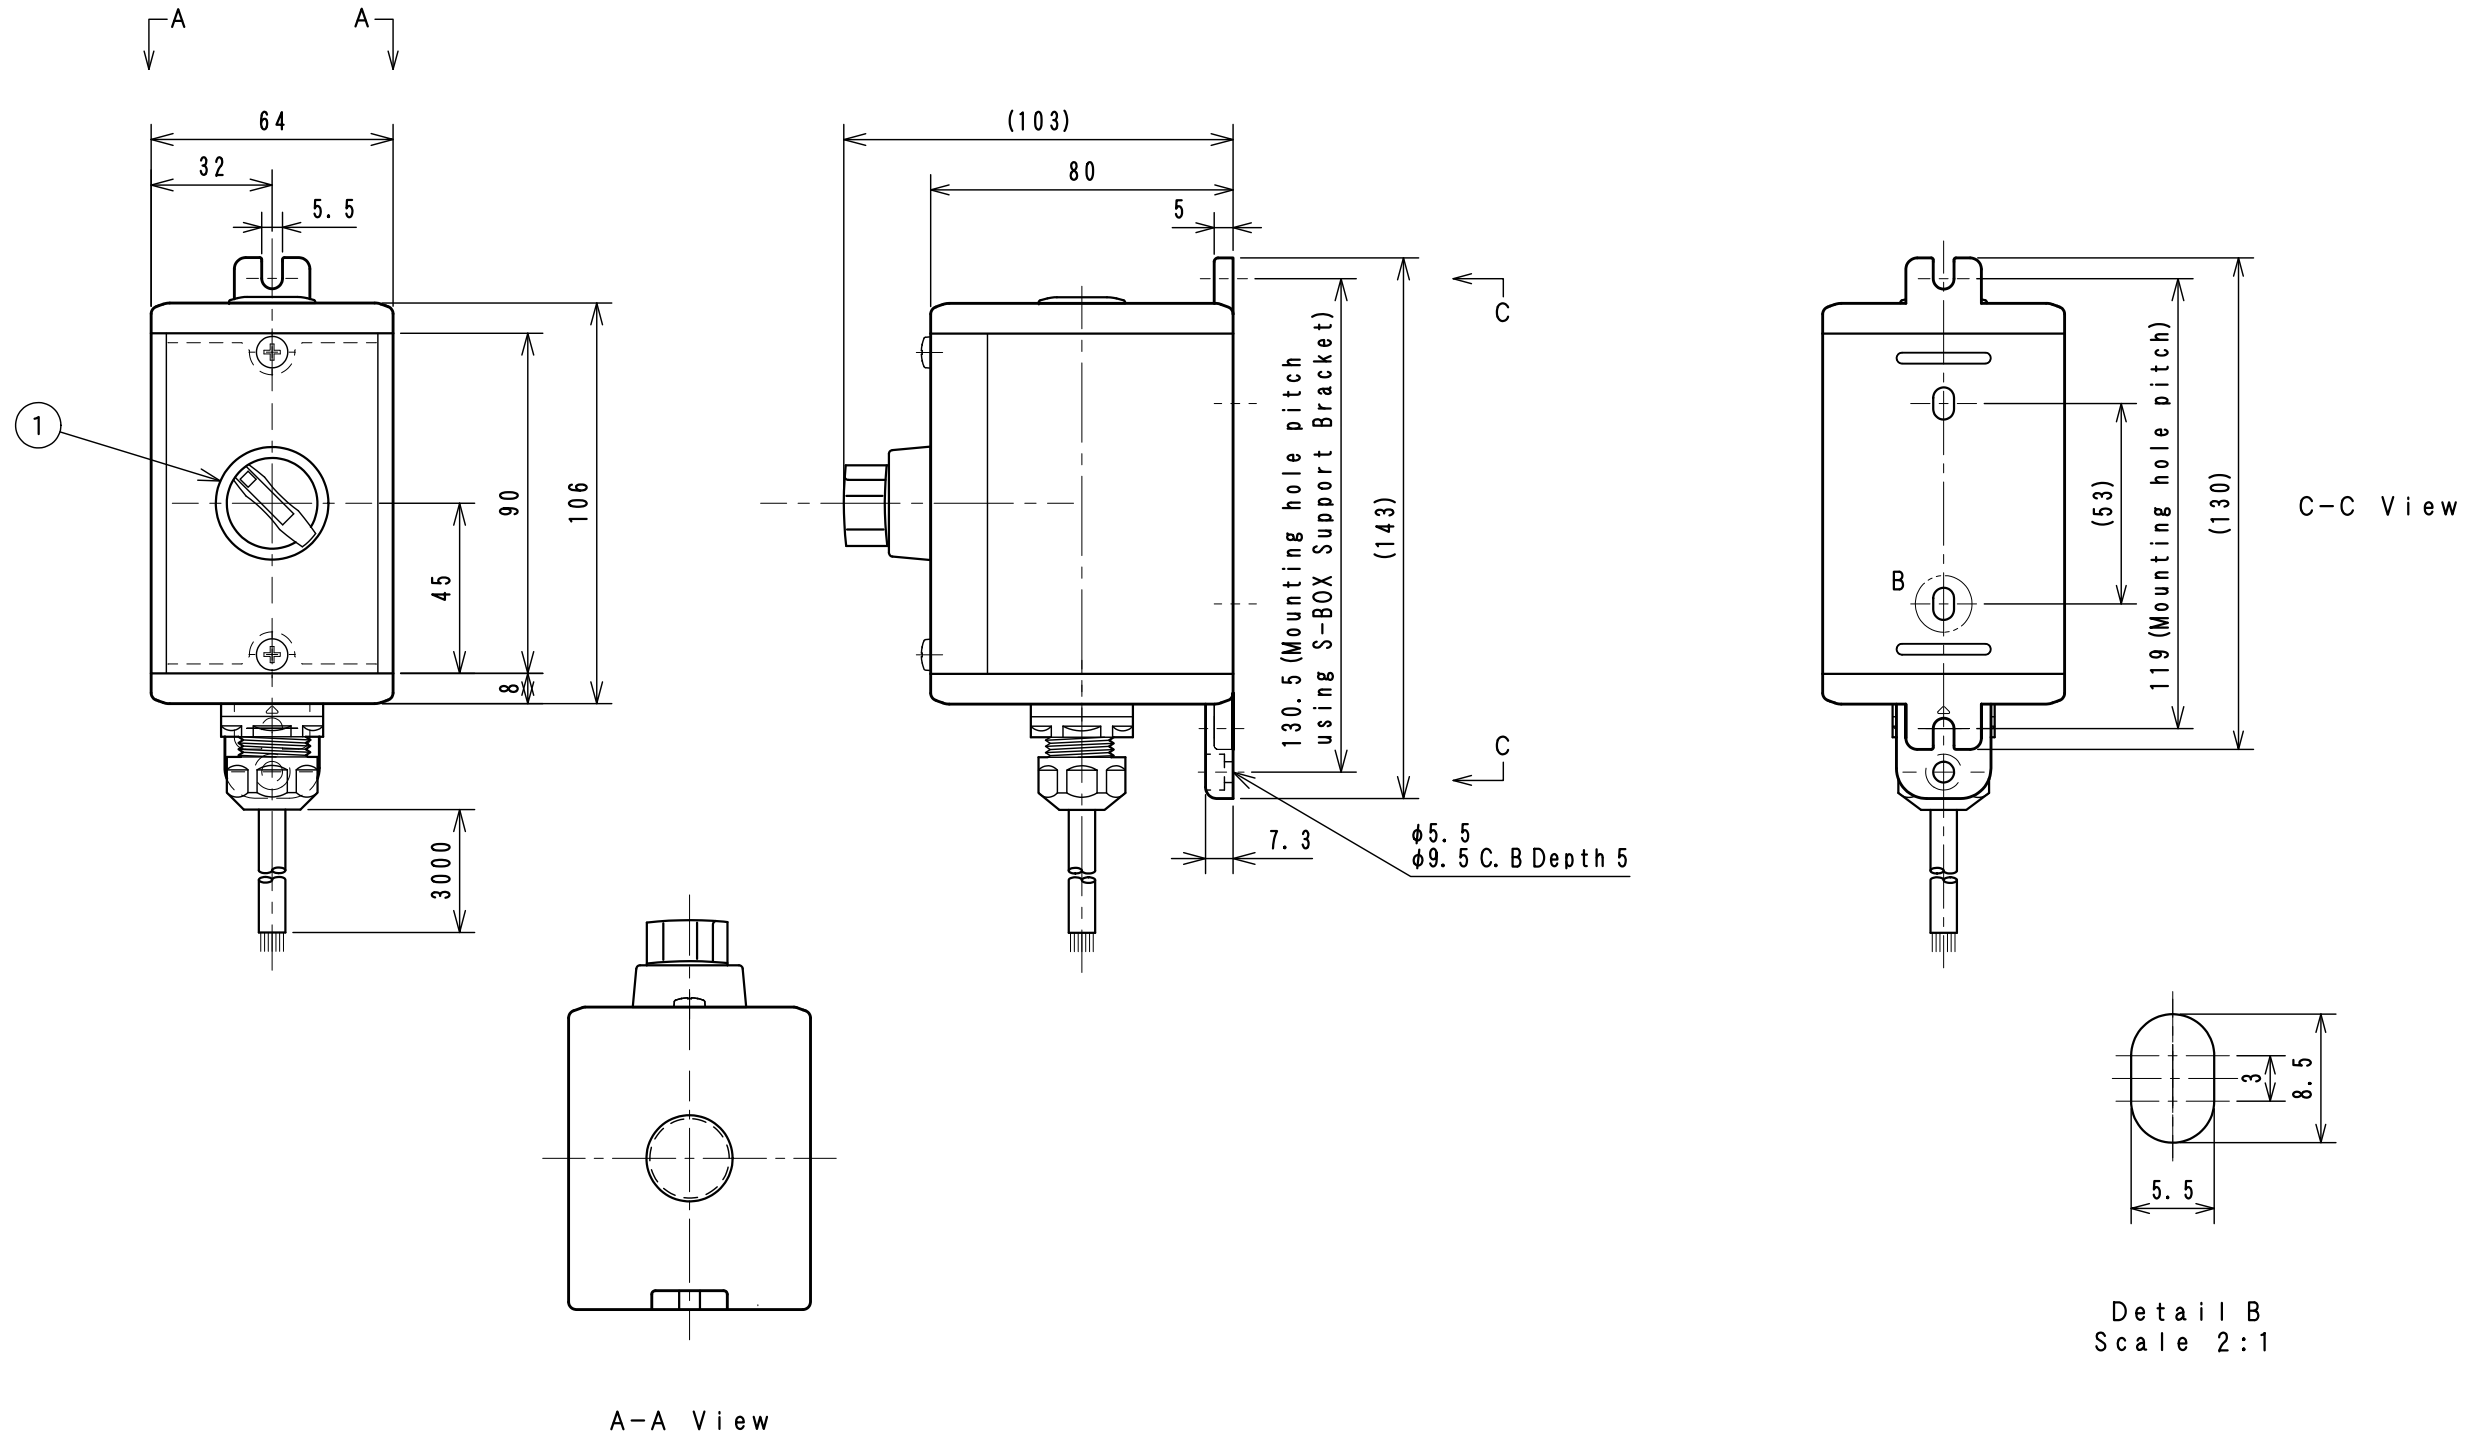

Item No.	Assembly Name
APC-S041	S-6480D Selector Switch 1/3m 1P+SB

※Attached: Name Plate Seal 12pcs/sheet <C1P-062S>
S-BOX Support Bracket <D4R-001B>

1	C1S-242N	Select Switch AR22PR-211B
---	----------	---------------------------

WCW000675-00

Applicable Item No.	APC-S041
---------------------	----------

No.	Switch Model No.	Item No.
1	AR22PR-211B	C1S-242N

Left Right

Cable processing detail