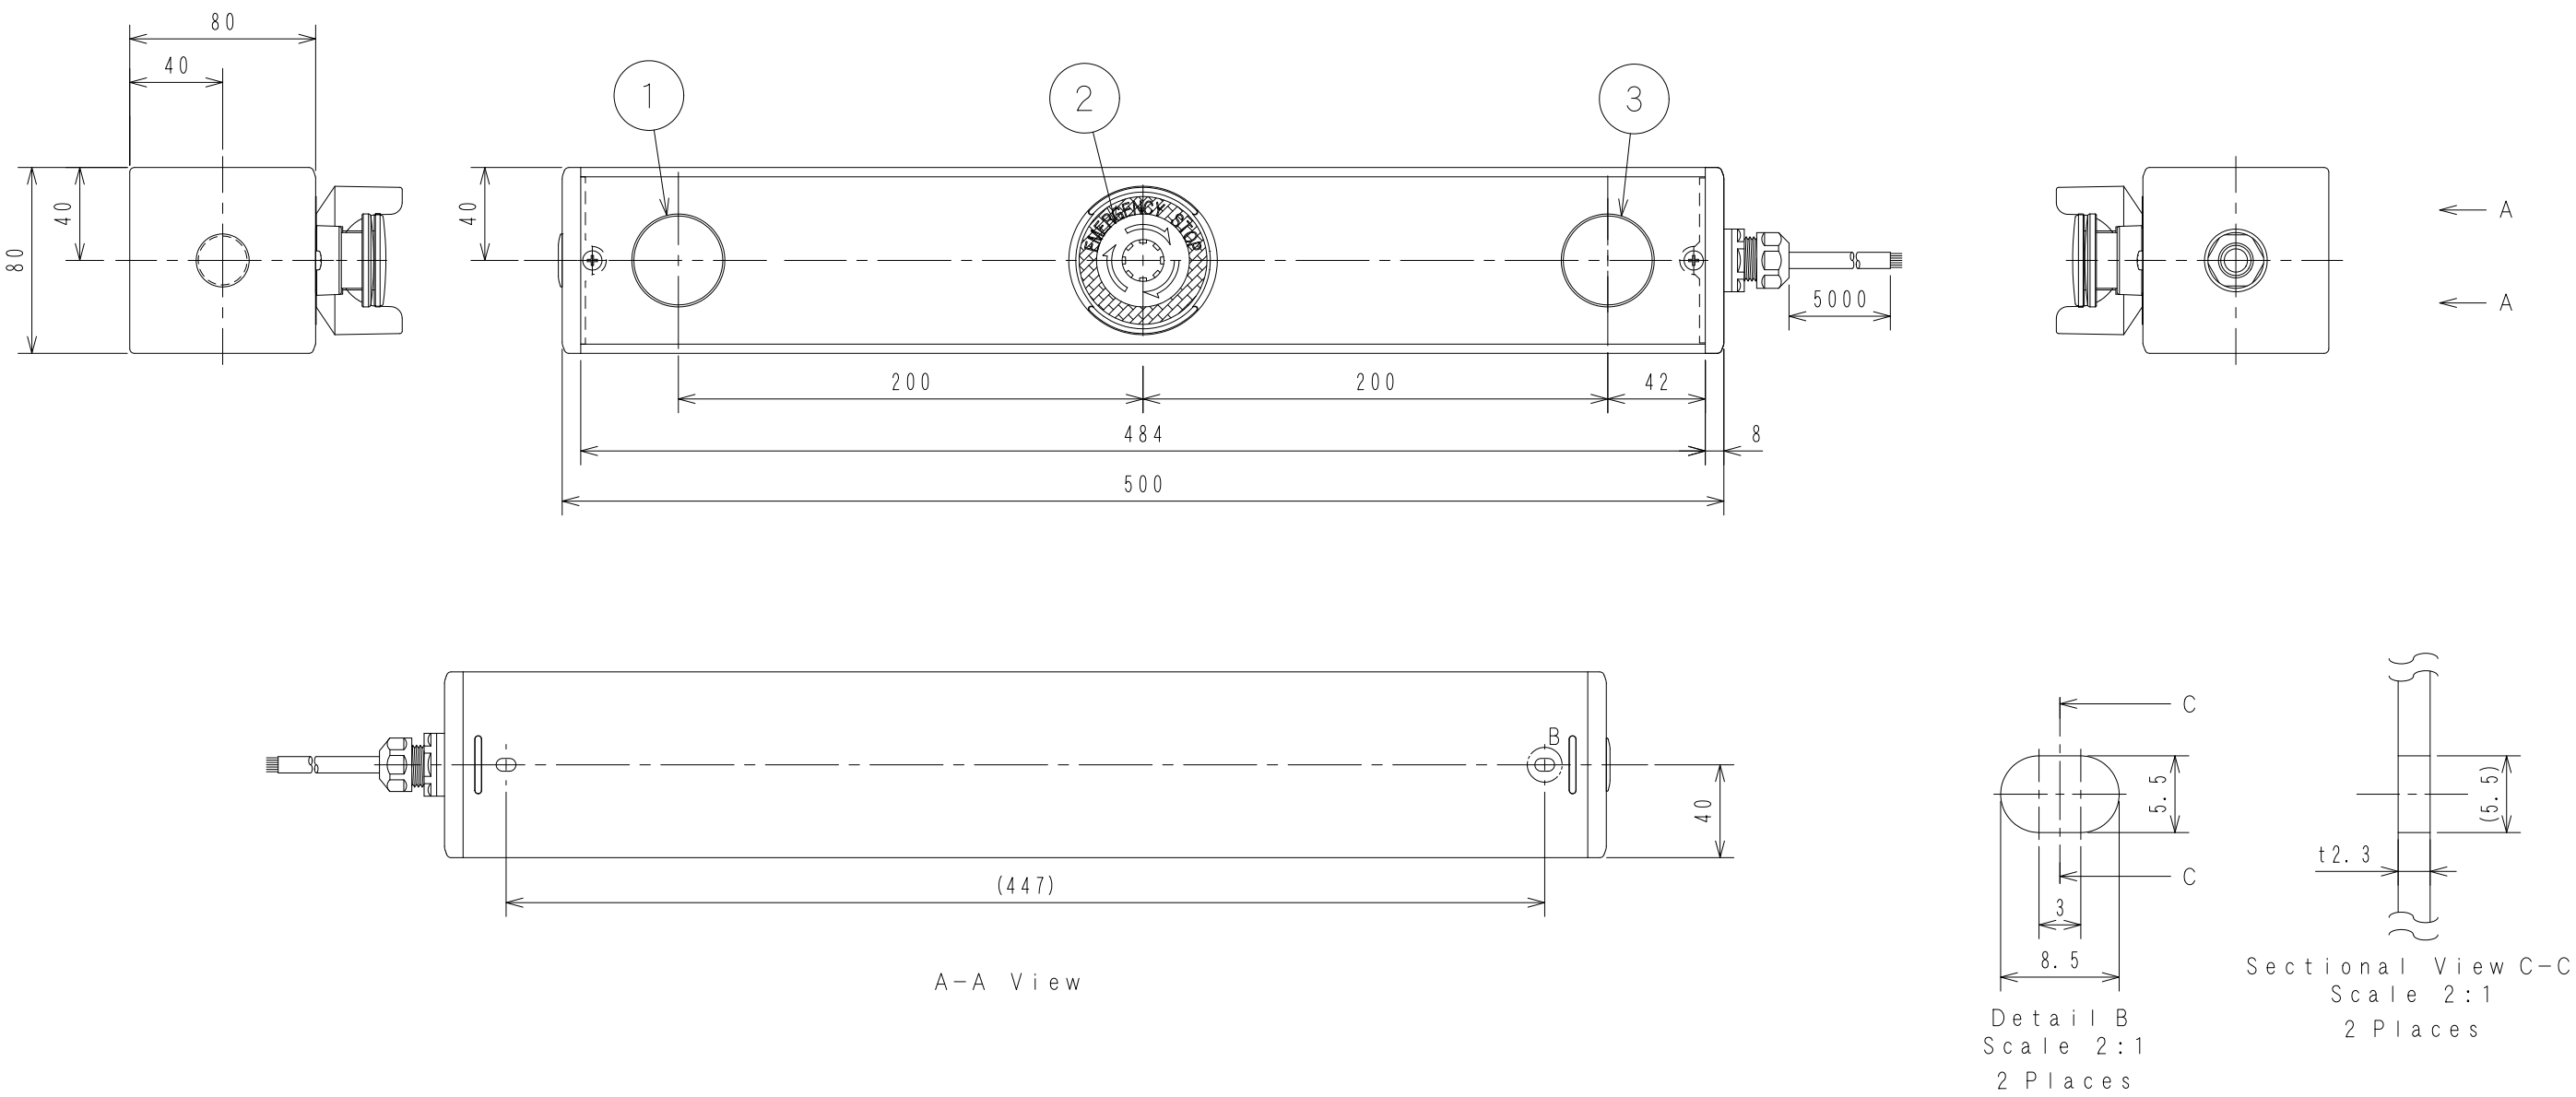

Item No.	Assembly Name
APC-S060	S-8080D Starting-BOX 50-40E/5m

1	C1S-249G	Pushbutton Switch(Lighted) Green AR22M0R-11G
2	C1S-231R	Emergency Stop Switch(Lighted) AR22V2R-11E3R
3	C1S-249G	Pushbutton Switch(Lighted) Green AR22M0R-11G

<Associated drawings>
WCW000770-01

A-A View

Detail B
Scale 2:1
2 Places

Sectional View C-C
Scale 2:1
2 Places

Applicable Item No.	APC-S060
	APC-S062

No.	Switch Model No.	Item No.
1	AR22M0R-11G	C1S-249G
2	AR22VAL-11E3R	C1S-231R
3	AR22M0R-11G	C1S-249G

Cable processing detail