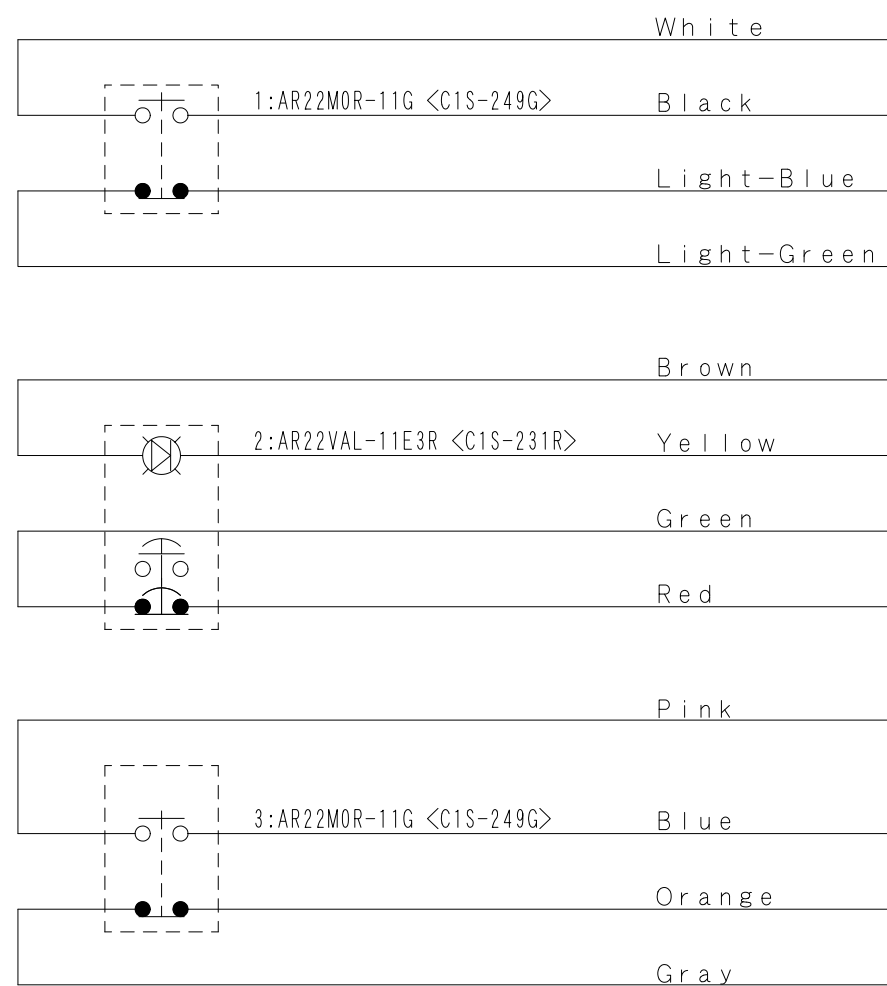

Item No.	Assembly Name
APC-S060	S-8080D Starting-BOX 50-40E/5m

1	C1S-249G	Pushbutton Switch(Lighted) Green AR22M0R-11G
2	C1S-231R	Emergency Stop Switch(Lighted) AR22V2R-11E3R
3	C1S-249G	Pushbutton Switch(Lighted) Green AR22M0R-11G

<Associated drawings>
WCW000770-01

A-A View

Detail B
Scale 2:1
2 Places

Sectional View C-C
Scale 2:1
2 Places

Applicable Item No.	APC-S060
	APC-S062

No.	Switch Model No.	Item No.
1	AR22M0R-11G	C1S-249G
2	AR22VAL-11E3R	C1S-231R
3	AR22M0R-11G	C1S-249G

Cable processing detail