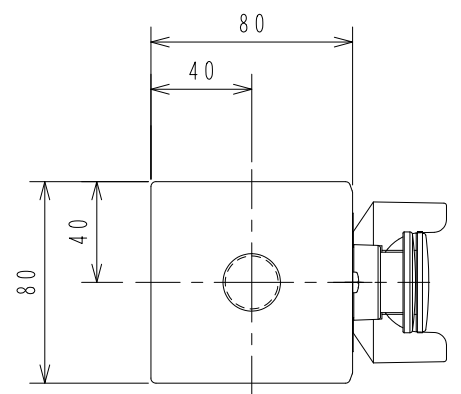

Item No.	Assembly Name
APC-S061	S-8080D Starting-BOX 40-30E/5m

1	C1S-249G	Pushbutton Switch(Lighted) Green AR22M0R-11G
2	C1S-231R	Emergency Stop Switch(Lighted) AR22V2R-11E3R
3	C1S-249G	Pushbutton Switch(Lighted) Green AR22M0R-11G

<Associated drawings>
WCW000772-01

A-A View

Detail B
Scale 2:1
2 Places

Sectional View C-C
Scale 2:1
2 Places

Applicable Item No.	APC-S061
	APC-S063

No.	Switch Model No.	Item No.
1	AR22M0R-11G	C1S-249G
2	AR22VAL-11E3R	C1S-231R
3	AR22M0R-11G	C1S-249G

Cable processing detail