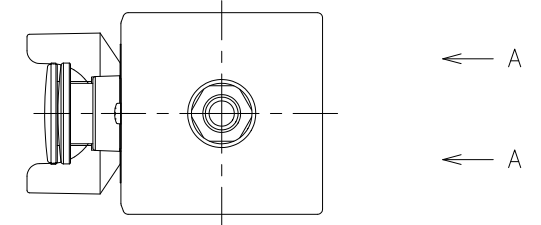

Item No.	Assembly Name
APC-S061	S-8080D Starting-BOX 40-30E/5m

1	C1S-249G	Pushbutton Switch(Lighted) Green AR22M0R-11G
2	C1S-231R	Emergency Stop Switch(Lighted) AR22V2R-11E3R
3	C1S-249G	Pushbutton Switch(Lighted) Green AR22M0R-11G

<Associated drawings>
WCW000772-01

A-A View

Detail B
Scale 2:1
2 Places

Sectional View C-C
Scale 2:1
2 Places

Applicable Item No.	APC-S061
	APC-S063

No.	Switch Model No.	Item No.
1	AR22M0R-11G	C1S-249G
2	AR22VAL-11E3R	C1S-231R
3	AR22M0R-11G	C1S-249G

Cable processing detail