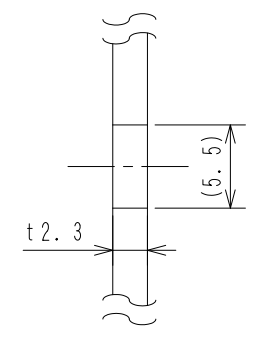

Item No.	Assembly Name
APC-S061	S-8080D Starting-BOX 40-30E/5m

1	C1S-249G	Pushbutton Switch(Lighted) Green AR22M0R-11G
2	C1S-231R	Emergency Stop Switch(Lighted) AR22V2R-11E3R
3	C1S-249G	Pushbutton Switch(Lighted) Green AR22M0R-11G

<Associated drawings>
WCW000772-01

A-A View

Detail B
Scale 2:1
2 Places

Sectional View C-C
Scale 2:1
2 Places

Applicable Item No.	APC-S061
	APC-S063

No.	Switch Model No.	Item No.
1	AR22M0R-11G	C1S-249G
2	AR22VAL-11E3R	C1S-231R
3	AR22M0R-11G	C1S-249G

Cable processing detail