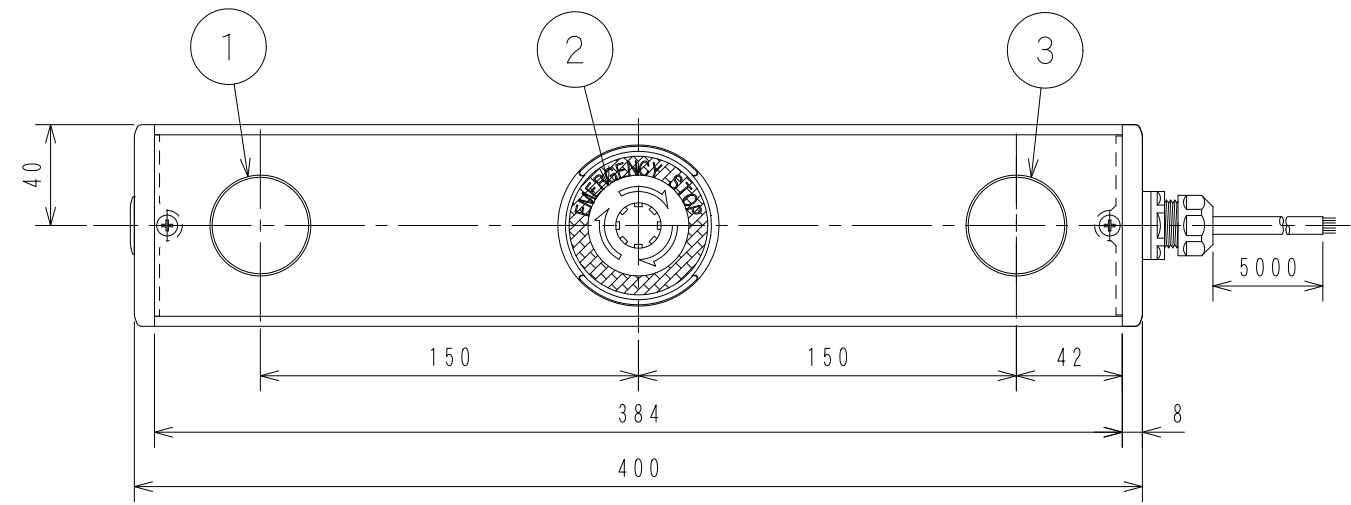

Item No.	Assembly Name
APC-S061	S-8080D Starting-BOX 40-30E/5m

1	C1S-249G	Pushbutton Switch(Lighted) Green AR22M0R-11G
2	C1S-231R	Emergency Stop Switch(Lighted) AR22V2R-11E3R
3	C1S-249G	Pushbutton Switch(Lighted) Green AR22M0R-11G

<Associated drawings>
WCW000772-01

A-A View

Detail B
Scale 2:1
2 Places

Sectional View C-C
Scale 2:1
2 Places

Applicable Item No.	APC-S061
	APC-S063

No.	Switch Model No.	Item No.
1	AR22M0R-11G	C1S-249G
2	AR22VAL-11E3R	C1S-231R
3	AR22M0R-11G	C1S-249G

Cable processing detail