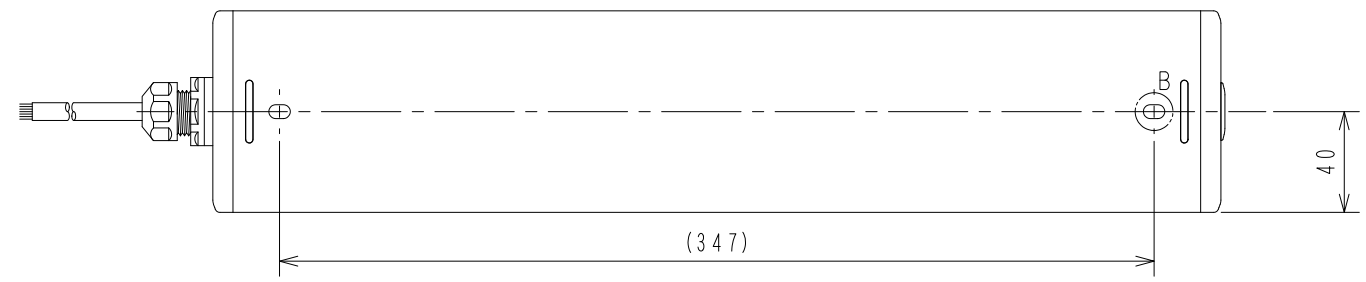

Item No.	Assembly Name
APC-S061	S-8080D Starting-BOX 40-30E/5m

1	C1S-249G	Pushbutton Switch(Lighted) Green AR22M0R-11G
2	C1S-231R	Emergency Stop Switch(Lighted) AR22V2R-11E3R
3	C1S-249G	Pushbutton Switch(Lighted) Green AR22M0R-11G

<Associated drawings>
WCW000772-01

A-A View

Detail B
Scale 2:1
2 Places

Sectional View C-C
Scale 2:1
2 Places

Applicable Item No.	APC-S061
	APC-S063

No.	Switch Model No.	Item No.
1	AR22M0R-11G	C1S-249G
2	AR22VAL-11E3R	C1S-231R
3	AR22M0R-11G	C1S-249G

Cable processing detail