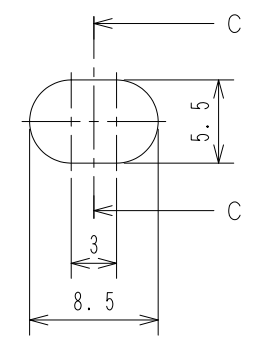

Item No.	Assembly Name
APC-S061	S-8080D Starting-BOX 40-30E/5m

1	C1S-249G	Pushbutton Switch(Lighted) Green AR22M0R-11G
2	C1S-231R	Emergency Stop Switch(Lighted) AR22V2R-11E3R
3	C1S-249G	Pushbutton Switch(Lighted) Green AR22M0R-11G

<Associated drawings>
WCW000772-01

A-A View

Detail B
Scale 2:1
2 Places

Sectional View C-C
Scale 2:1
2 Places

Applicable Item No.	APC-S061
	APC-S063

No.	Switch Model No.	Item No.
1	AR22M0R-11G	C1S-249G
2	AR22VAL-11E3R	C1S-231R
3	AR22M0R-11G	C1S-249G

Cable processing detail