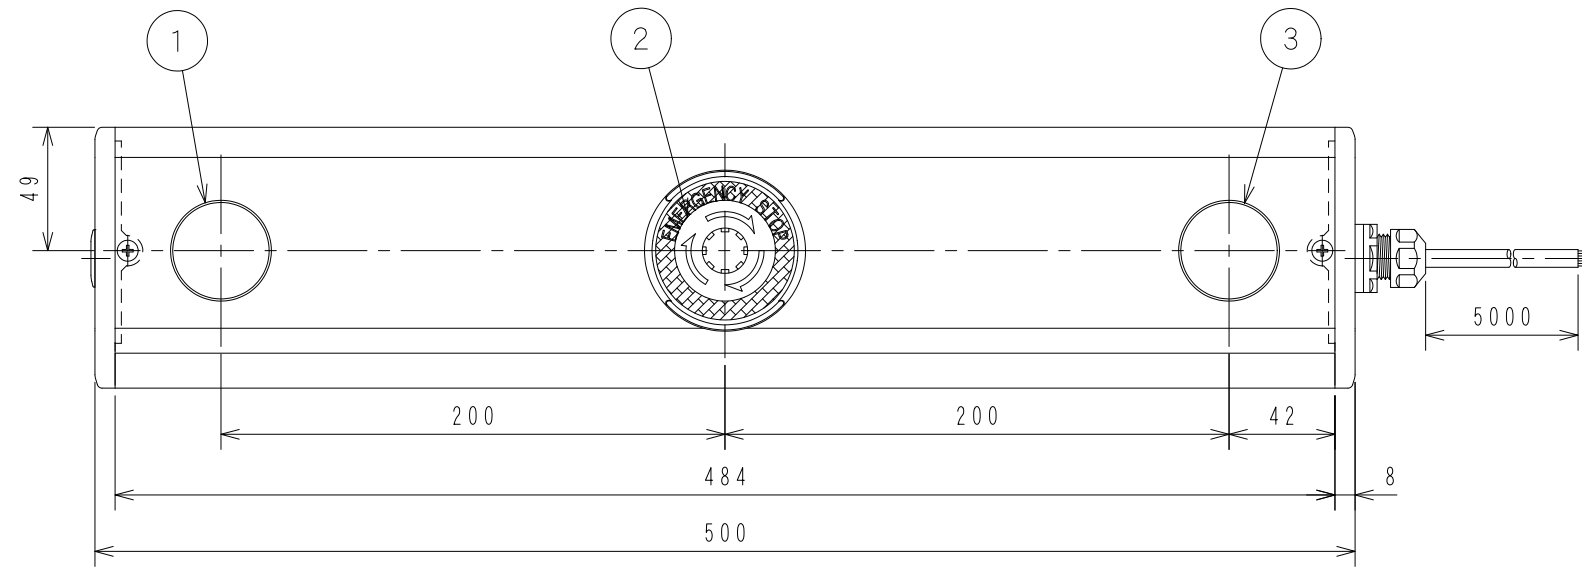

Item No.	Assembly Name
APC-S062	S-8595D Starting-BOX 50-40E/5m

1	C1S-249G	Pushbutton Switch(Lighted) Green AR22M0R-11G
2	C1S-231R	Emergency Stop Switch(Lighted) AR22V2R-11E3R
3	C1S-249G	Pushbutton Switch(Lighted) Green AR22M0R-11G

<Associated drawings>
WCW000770-01

A-A View

Detail B
Scale 2:1
2 Places

Sectional View C-C
Scale 2:1
2 Places

Applicable Item No.	APC-S060
	APC-S062

No.	Switch Model No.	Item No.
1	AR22M0R-11G	C1S-249G
2	AR22VAL-11E3R	C1S-231R
3	AR22M0R-11G	C1S-249G

Cable processing detail