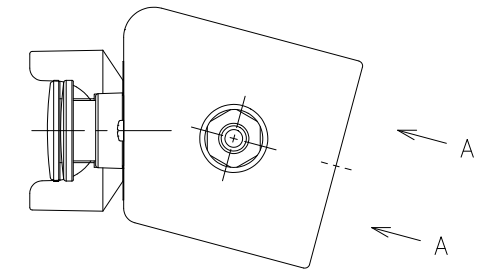

Item No.	Assembly Name
APC-S062	S-8595D Starting-BOX 50-40E/5m

1	C1S-249G	Pushbutton Switch(Lighted) Green AR22M0R-11G
2	C1S-231R	Emergency Stop Switch(Lighted) AR22V2R-11E3R
3	C1S-249G	Pushbutton Switch(Lighted) Green AR22M0R-11G

<Associated drawings>
WCW000770-01

A-A View

Detail B
Scale 2:1
2 Places

Sectional View C-C
Scale 2:1
2 Places

Applicable Item No.	APC-S060
	APC-S062

No.	Switch Model No.	Item No.
1	AR22M0R-11G	C1S-249G
2	AR22VAL-11E3R	C1S-231R
3	AR22M0R-11G	C1S-249G

Cable processing detail