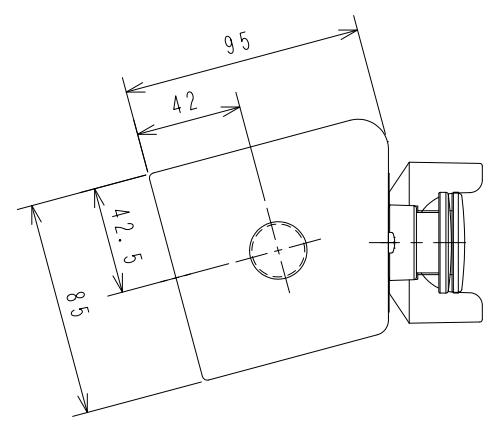

Item No.	Assembly Name
APC-S062	S-8595D Starting-BOX 50-40E/5m

1	C1S-249G	Pushbutton Switch(Lighted) Green AR22M0R-11G
2	C1S-231R	Emergency Stop Switch(Lighted) AR22V2R-11E3R
3	C1S-249G	Pushbutton Switch(Lighted) Green AR22M0R-11G

<Associated drawings>
WCW000770-01

A-A View

Detail B
Scale 2:1
2 Places

Sectional View C-C
Scale 2:1
2 Places

Applicable Item No.	APC-S060
	APC-S062

No.	Switch Model No.	Item No.
1	AR22M0R-11G	C1S-249G
2	AR22VAL-11E3R	C1S-231R
3	AR22M0R-11G	C1S-249G

Cable processing detail