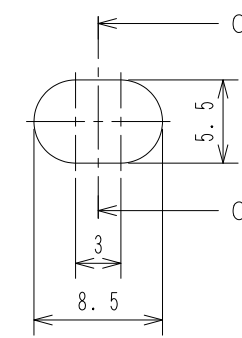

Item No.	Assembly Name
APC-S062	S-8595D Starting-BOX 50-40E/5m

1	C1S-249G	Pushbutton Switch(Lighted) Green AR22M0R-11G
2	C1S-231R	Emergency Stop Switch(Lighted) AR22V2R-11E3R
3	C1S-249G	Pushbutton Switch(Lighted) Green AR22M0R-11G

<Associated drawings>
WCW000770-01

A-A View

Detail B
Scale 2:1
2 Places

Sectional View C-C
Scale 2:1
2 Places

Applicable Item No.	APC-S060
	APC-S062

No.	Switch Model No.	Item No.
1	AR22M0R-11G	C1S-249G
2	AR22VAL-11E3R	C1S-231R
3	AR22M0R-11G	C1S-249G

Cable processing detail