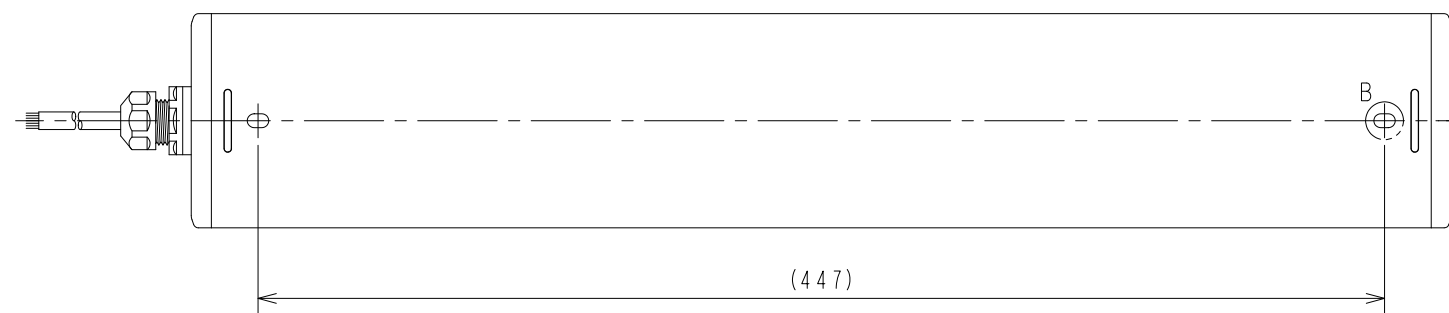

Item No.	Assembly Name
APC-S062	S-8595D Starting-BOX 50-40E/5m

1	C1S-249G	Pushbutton Switch(Lighted) Green AR22M0R-11G
2	C1S-231R	Emergency Stop Switch(Lighted) AR22V2R-11E3R
3	C1S-249G	Pushbutton Switch(Lighted) Green AR22M0R-11G

<Associated drawings>
WCW000770-01

A-A View

Detail B
Scale 2:1
2 Places

Sectional View C-C
Scale 2:1
2 Places

Applicable Item No.	APC-S060
	APC-S062

No.	Switch Model No.	Item No.
1	AR22M0R-11G	C1S-249G
2	AR22VAL-11E3R	C1S-231R
3	AR22M0R-11G	C1S-249G

Cable processing detail