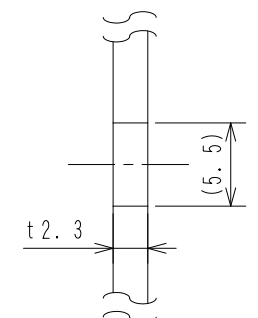

Item No.	Assembly Name
APC-S062	S-8595D Starting-BOX 50-40E/5m

1	C1S-249G	Pushbutton Switch(Lighted) Green AR22M0R-11G
2	C1S-231R	Emergency Stop Switch(Lighted) AR22V2R-11E3R
3	C1S-249G	Pushbutton Switch(Lighted) Green AR22M0R-11G

<Associated drawings>
WCW000770-01

A-A View

Detail B
Scale 2:1
2 Places

Sectional View C-C
Scale 2:1
2 Places

Applicable Item No.	APC-S060
	APC-S062

No.	Switch Model No.	Item No.
1	AR22M0R-11G	C1S-249G
2	AR22VAL-11E3R	C1S-231R
3	AR22M0R-11G	C1S-249G

Cable processing detail