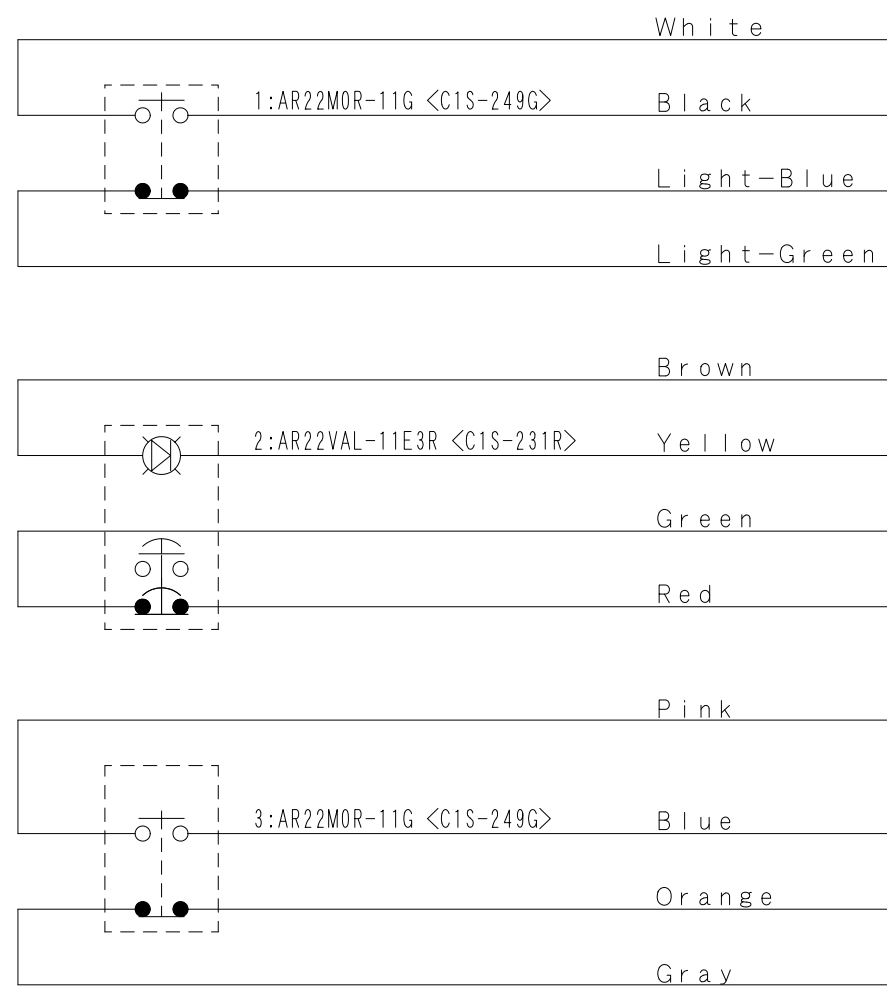

Item No.	Assembly Name
APC-S062	S-8595D Starting-BOX 50-40E/5m

1	C1S-249G	Pushbutton Switch(Lighted) Green AR22M0R-11G
2	C1S-231R	Emergency Stop Switch(Lighted) AR22V2R-11E3R
3	C1S-249G	Pushbutton Switch(Lighted) Green AR22M0R-11G

<Associated drawings>
WCW000770-01

A-A View

Detail B
Scale 2:1
2 Places

Sectional View C-C
Scale 2:1
2 Places

Applicable Item No.	APC-S060
	APC-S062

No.	Switch Model No.	Item No.
1	AR22M0R-11G	C1S-249G
2	AR22VAL-11E3R	C1S-231R
3	AR22M0R-11G	C1S-249G

Cable processing detail