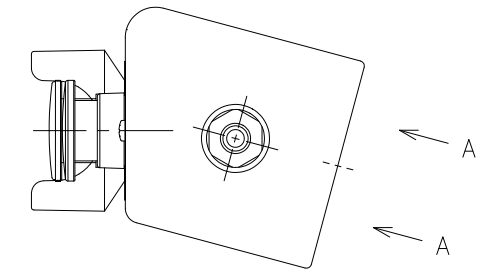

Item No.	Assembly Name
APC-S063	S-8595D Starting-BOX 40-30E/5m

1	C1S-249G	Pushbutton Switch(Lighted) Green AR22M0R-11G
2	C1S-231R	Emergency Stop Switch(Lighted) AR22V2R-11E3R
3	C1S-249G	Pushbutton Switch(Lighted) Green AR22M0R-11G

<Associated drawings>
WCW000772-01

A-A View

Detail B
Scale 2:1
2 Places

Sectional View C-C
Scale 2:1
2 Places

Applicable Item No.	APC-S061
	APC-S063

No.	Switch Model No.	Item No.
1	AR22M0R-11G	C1S-249G
2	AR22VAL-11E3R	C1S-231R
3	AR22M0R-11G	C1S-249G

Cable processing detail