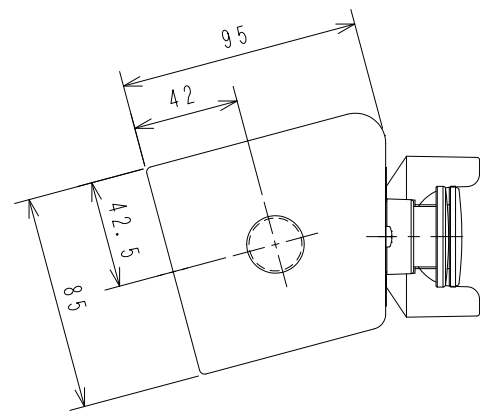

Item No.	Assembly Name
APC-S063	S-8595D Starting-BOX 40-30E/5m

1	C1S-249G	Pushbutton Switch(Lighted) Green AR22M0R-11G
2	C1S-231R	Emergency Stop Switch(Lighted) AR22V2R-11E3R
3	C1S-249G	Pushbutton Switch(Lighted) Green AR22M0R-11G

<Associated drawings>
WCW000772-01

A-A View

Detail B
Scale 2:1
2 Places

Sectional View C-C
Scale 2:1
2 Places

Applicable Item No.	APC-S061
	APC-S063

No.	Switch Model No.	Item No.
1	AR22M0R-11G	C1S-249G
2	AR22VAL-11E3R	C1S-231R
3	AR22M0R-11G	C1S-249G

Cable processing detail