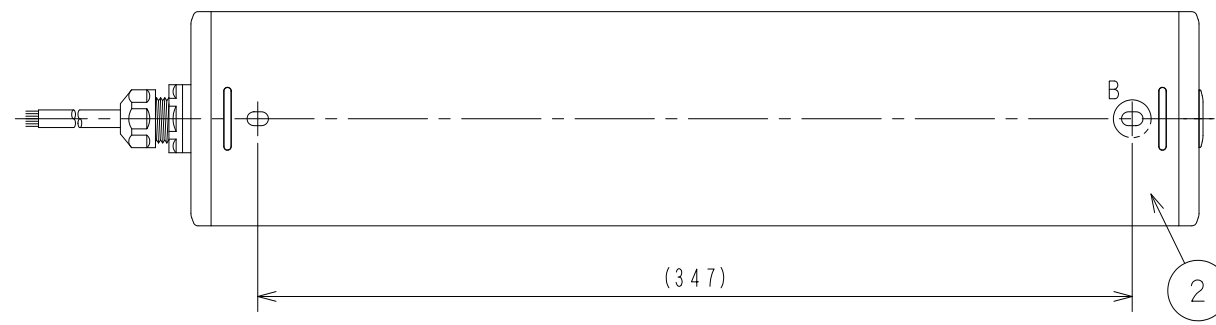

Item No.	Assembly Name
APC-S063	S-8595D Starting-BOX 40-30E/5m

1	C1S-249G	Pushbutton Switch(Lighted) Green AR22M0R-11G
2	C1S-231R	Emergency Stop Switch(Lighted) AR22V2R-11E3R
3	C1S-249G	Pushbutton Switch(Lighted) Green AR22M0R-11G

<Associated drawings>
WCW000772-01

A-A View

Detail B
Scale 2:1
2 Places

Sectional View C-C
Scale 2:1
2 Places

Applicable Item No.	APC-S061
	APC-S063

No.	Switch Model No.	Item No.
1	AR22M0R-11G	C1S-249G
2	AR22VAL-11E3R	C1S-231R
3	AR22M0R-11G	C1S-249G

Cable processing detail