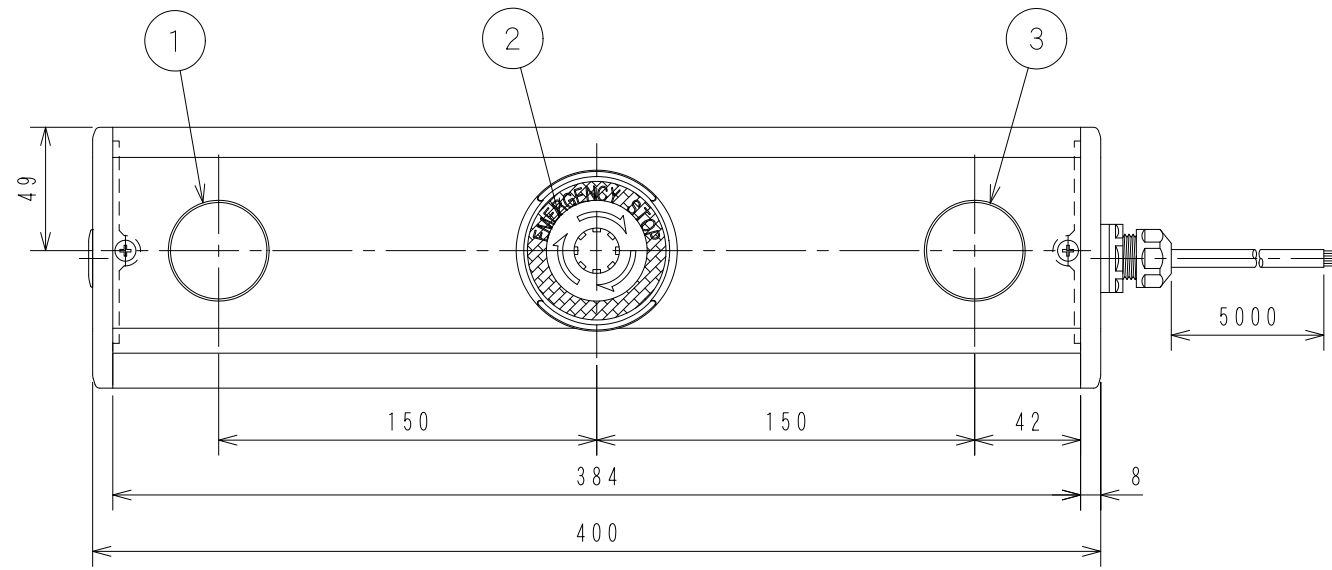

Item No.	Assembly Name
APC-S063	S-8595D Starting-BOX 40-30E/5m

1	C1S-249G	Pushbutton Switch(Lighted) Green AR22M0R-11G
2	C1S-231R	Emergency Stop Switch(Lighted) AR22V2R-11E3R
3	C1S-249G	Pushbutton Switch(Lighted) Green AR22M0R-11G

<Associated drawings>
WCW000772-01

A-A View

Detail B
Scale 2:1
2 Places

Sectional View C-C
Scale 2:1
2 Places

Applicable Item No.	APC-S061
	APC-S063

No.	Switch Model No.	Item No.
1	AR22M0R-11G	C1S-249G
2	AR22VAL-11E3R	C1S-231R
3	AR22M0R-11G	C1S-249G

Cable processing detail