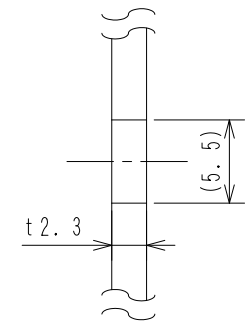

Item No.	Assembly Name
APC-S063	S-8595D Starting-BOX 40-30E/5m

1	C1S-249G	Pushbutton Switch(Lighted) Green AR22M0R-11G
2	C1S-231R	Emergency Stop Switch(Lighted) AR22V2R-11E3R
3	C1S-249G	Pushbutton Switch(Lighted) Green AR22M0R-11G

<Associated drawings>
WCW000772-01

A-A View

Detail B
Scale 2:1
2 Places

Sectional View C-C
Scale 2:1
2 Places

Applicable Item No.	APC-S061
	APC-S063

No.	Switch Model No.	Item No.
1	AR22M0R-11G	C1S-249G
2	AR22VAL-11E3R	C1S-231R
3	AR22M0R-11G	C1S-249G

Cable processing detail