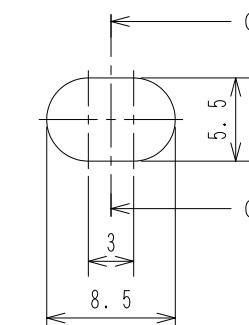

Item No.	Assembly Name
APC-S063	S-8595D Starting-BOX 40-30E/5m

1	C1S-249G	Pushbutton Switch(Lighted) Green AR22M0R-11G
2	C1S-231R	Emergency Stop Switch(Lighted) AR22V2R-11E3R
3	C1S-249G	Pushbutton Switch(Lighted) Green AR22M0R-11G

<Associated drawings>
WCW000772-01

A-A View

Detail B
Scale 2:1
2 Places

Sectional View C-C
Scale 2:1
2 Places

Applicable Item No.	APC-S061
	APC-S063

No.	Switch Model No.	Item No.
1	AR22M0R-11G	C1S-249G
2	AR22VAL-11E3R	C1S-231R
3	AR22M0R-11G	C1S-249G

Cable processing detail