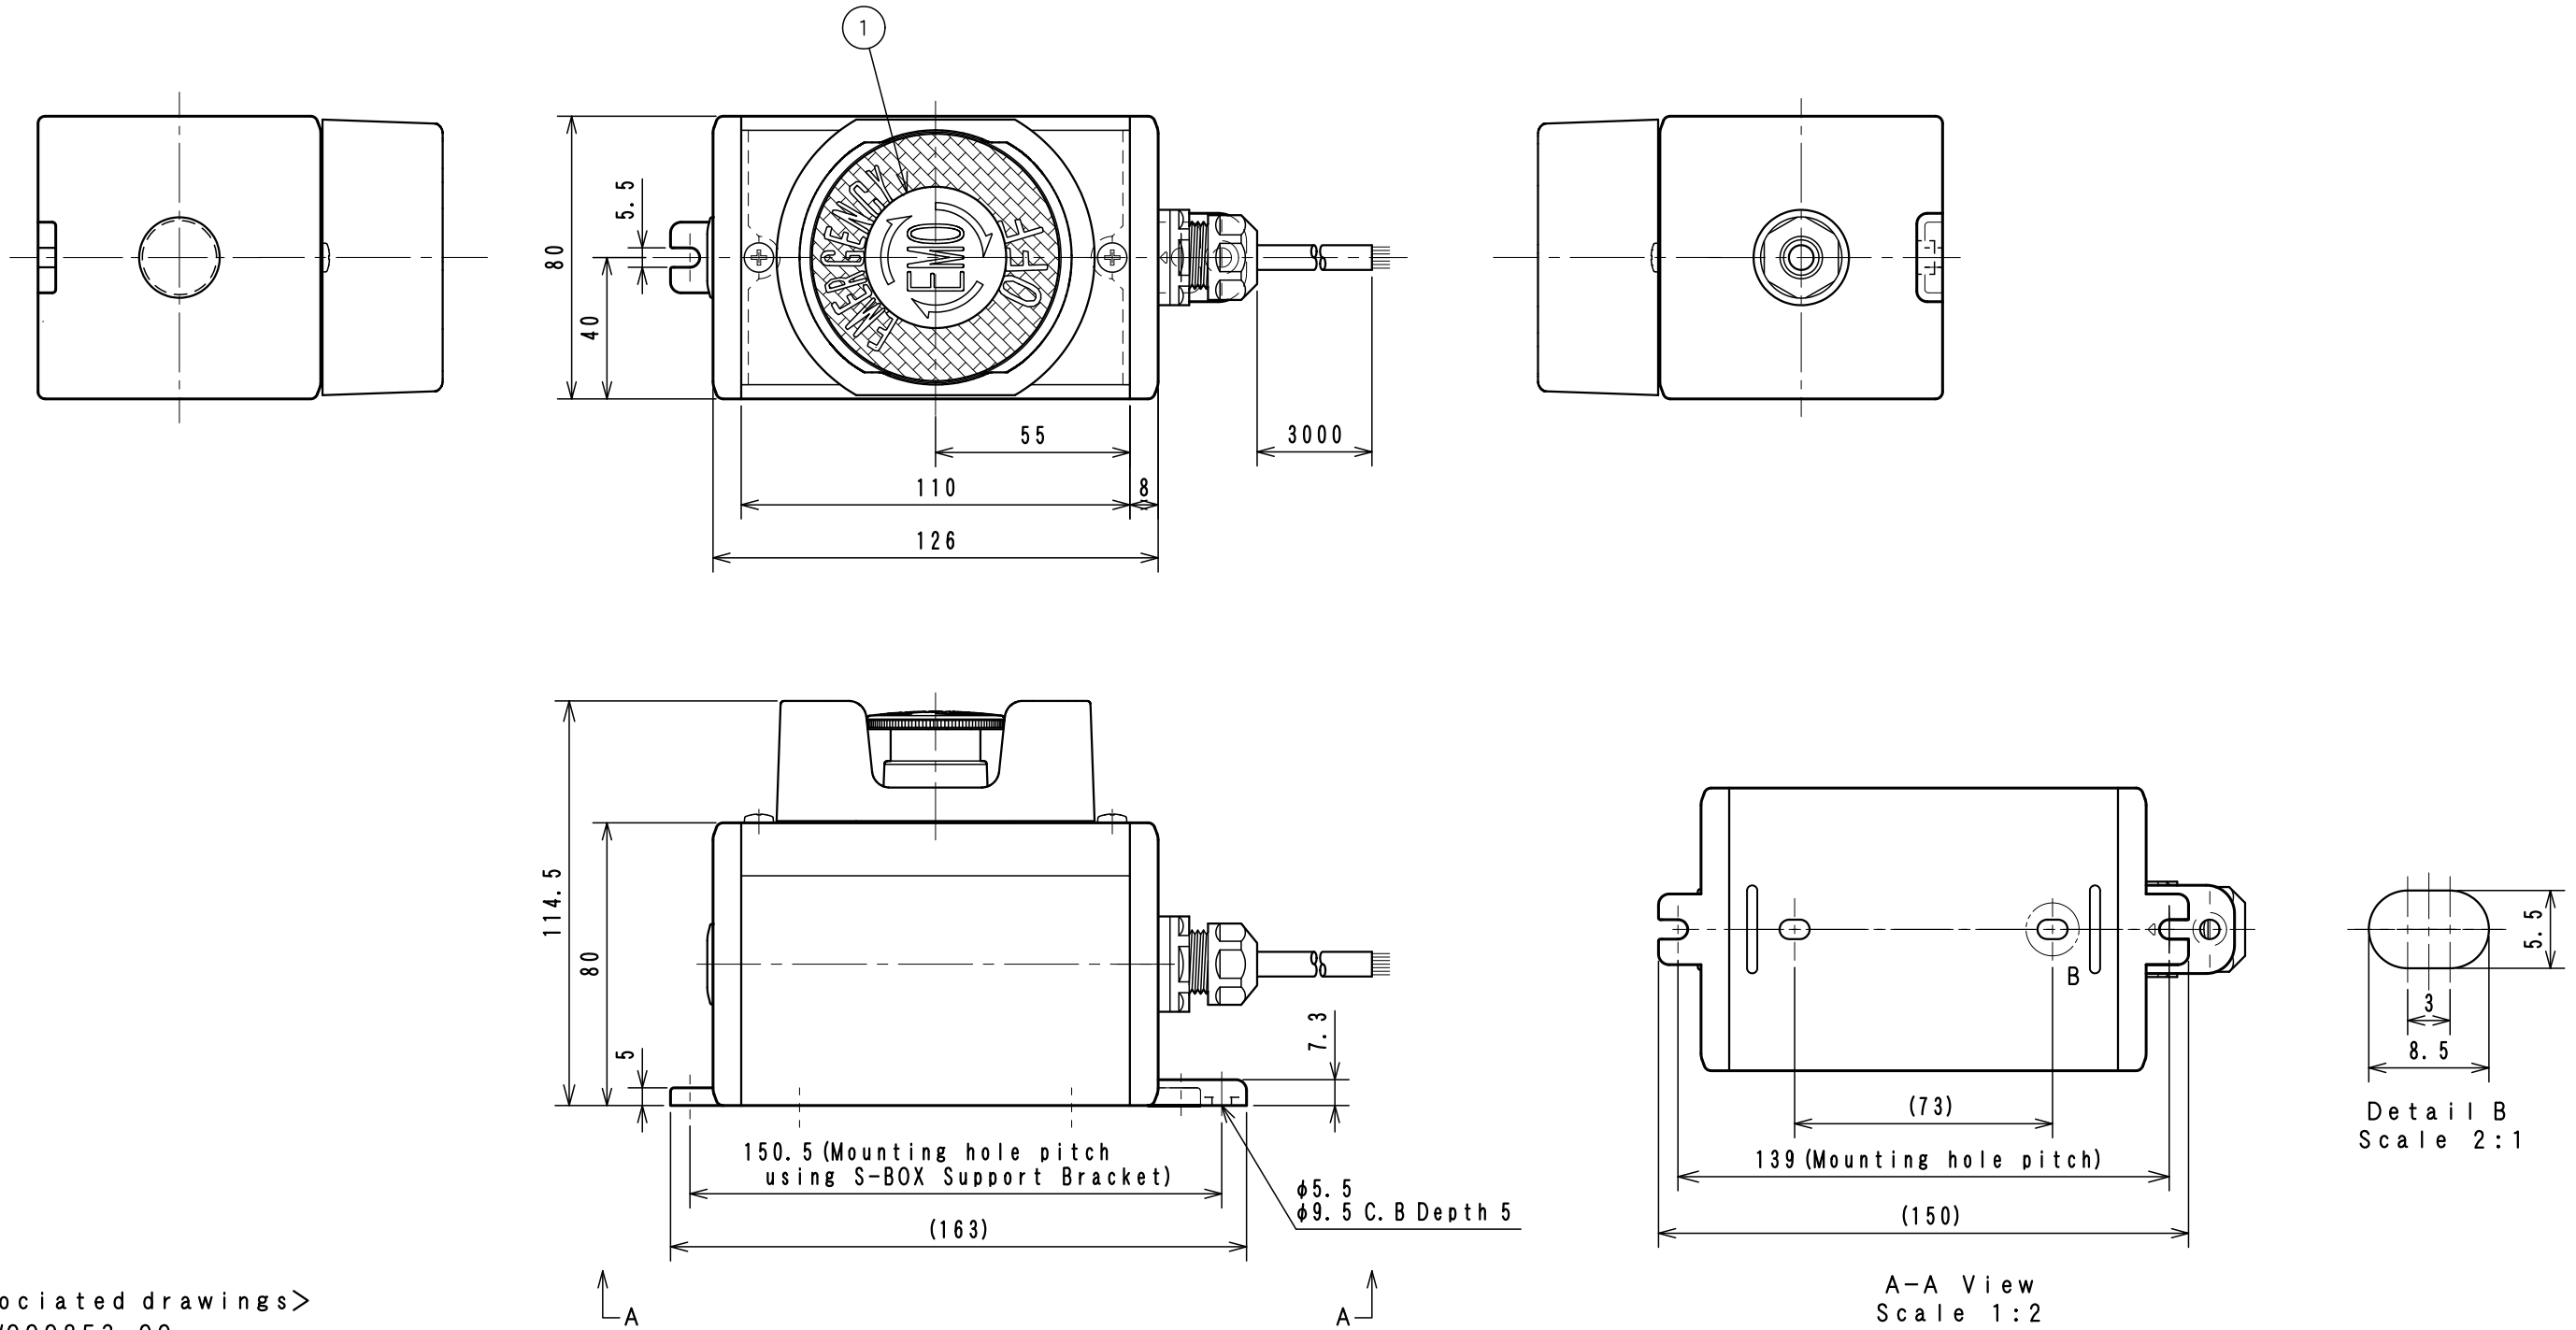

Item No.	Assembly Name
APC-S066	S-BOX80x80 (D2) Switch1EMO Guard/3m 1P+SB

※Attached:S-BOX Support Bracket <D4R-001B>

1	C1S-767R	Emergency Stop Switch AR22V3R-22RZ286
---	----------	---------------------------------------

<Associated drawings>  
WCW000853-00

Applicable Item No.
APC-S066

No.	Switch Model No.	Item No.
1	AR22V3R-22RZ286	C1S-767R

Cable processing detail