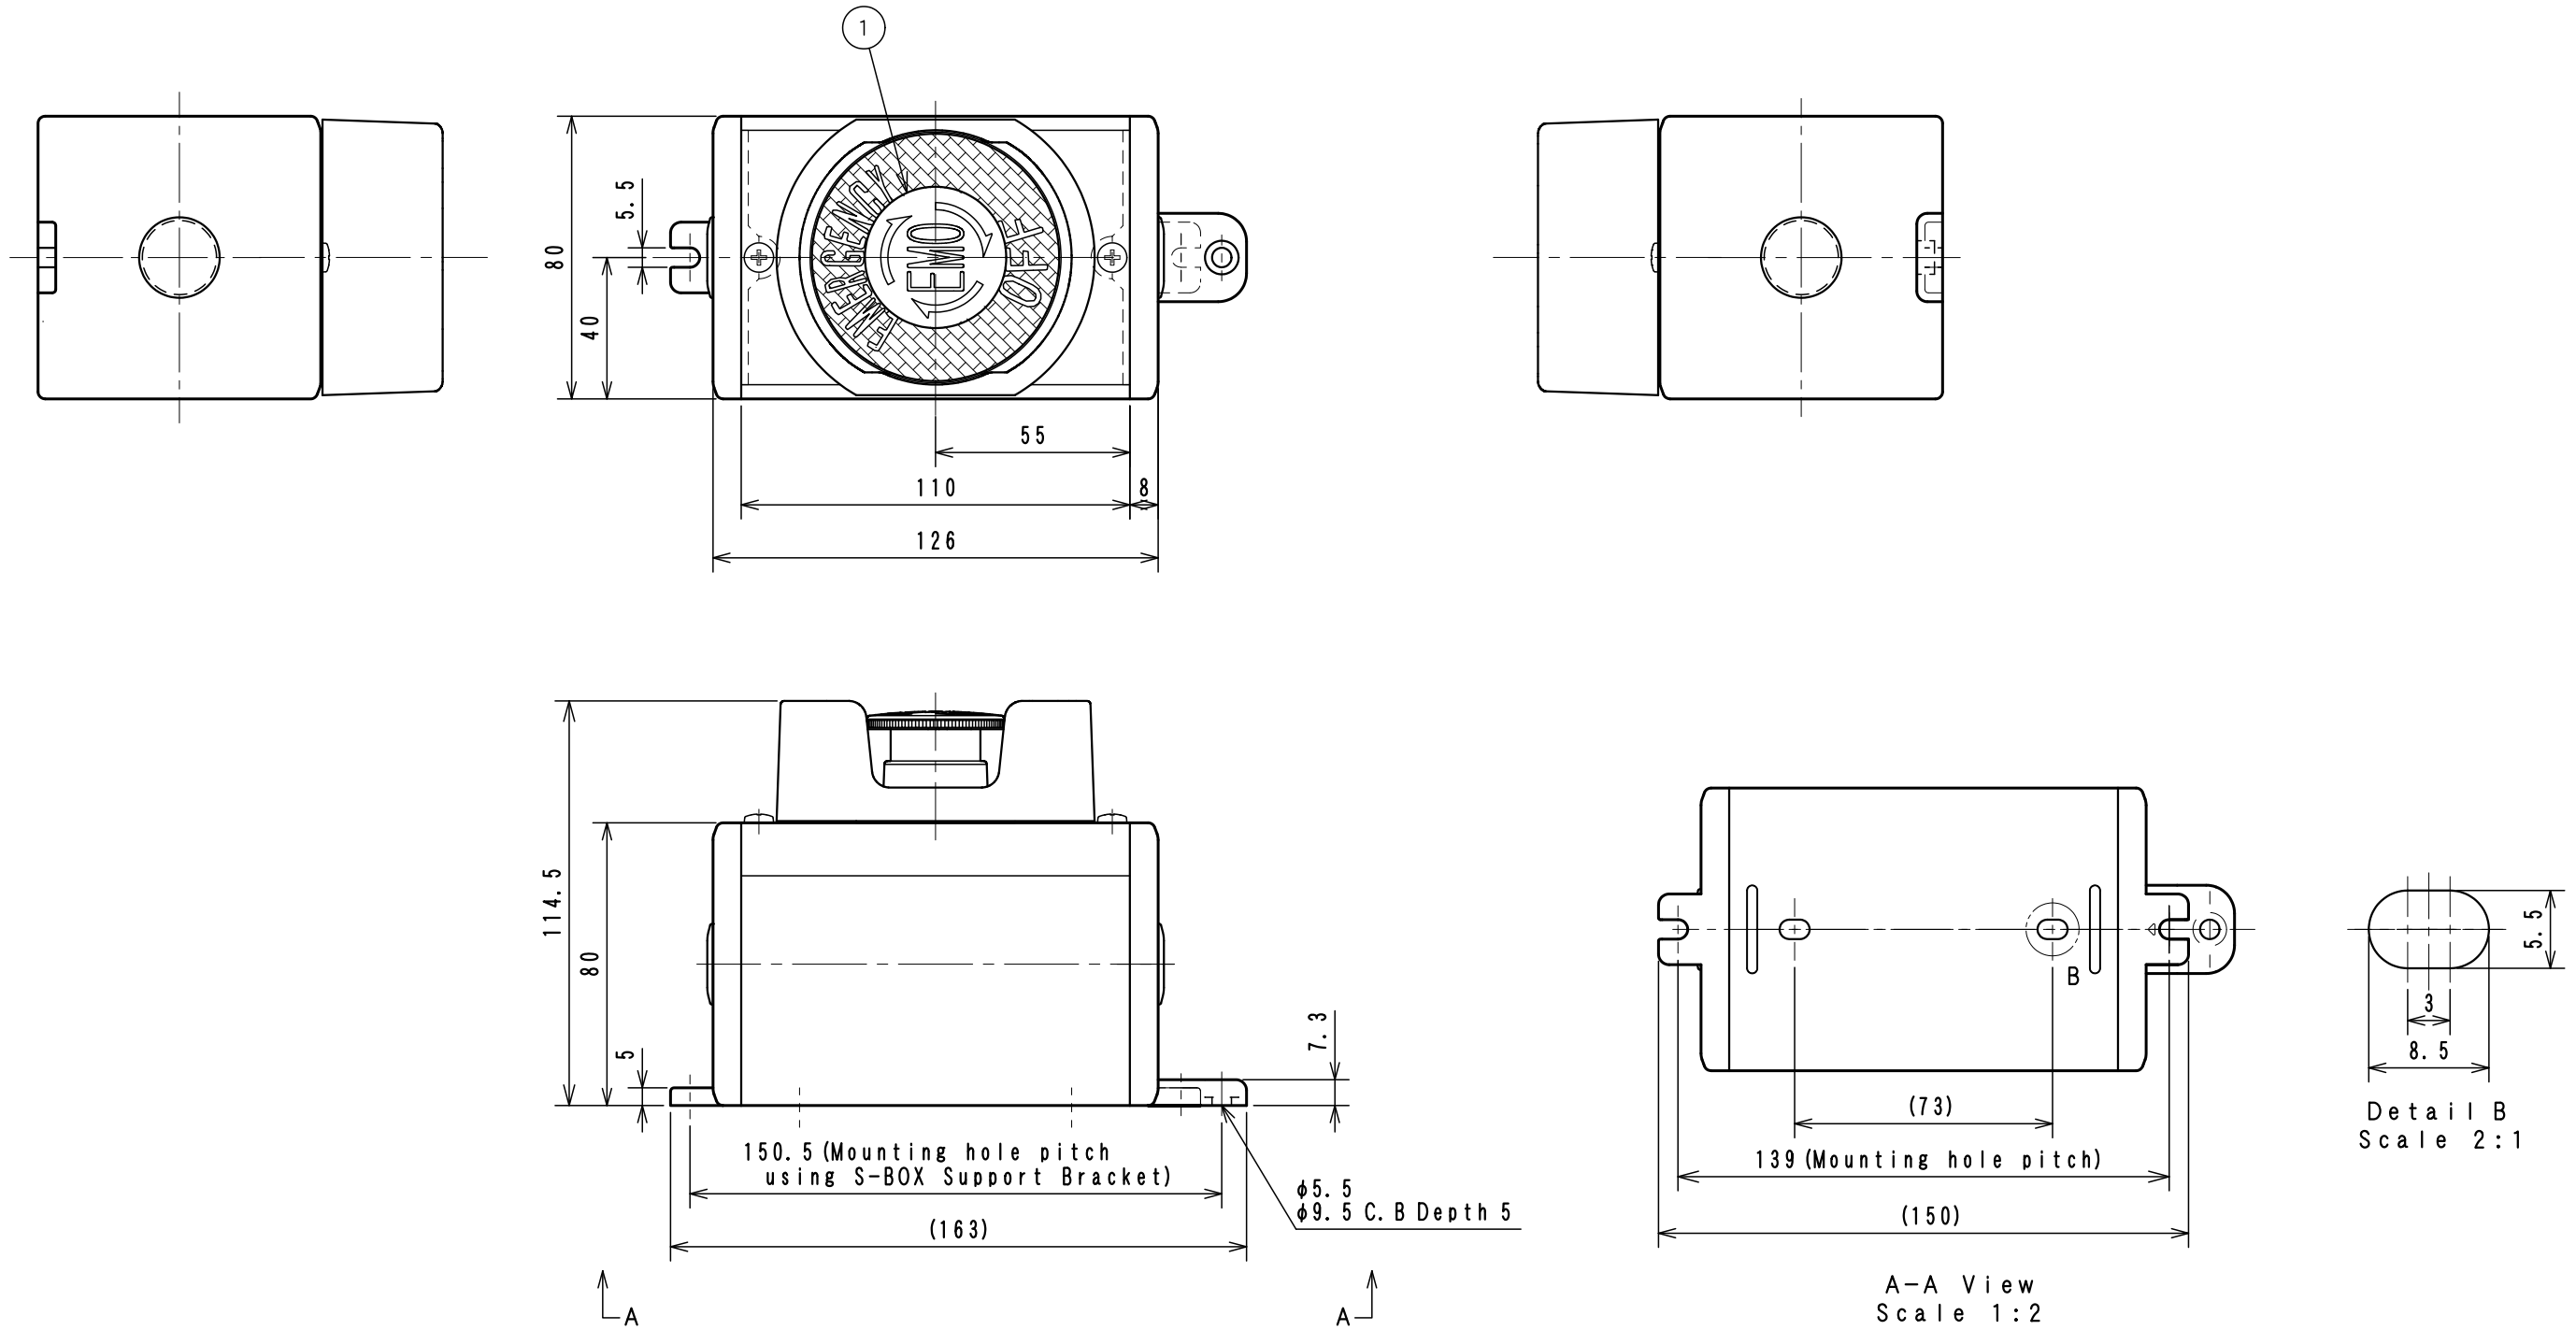

Item No.	Assembly Name
APC-S067	S-BOX80x80 (D2) Switch1EMO Guard/1P+SB

※Attached:S-BOX Support Bracket <D4R-001B>

1	C1S-767R	Emergency Stop Switch AR22V3R-22RZ286
---	----------	---------------------------------------

A-A View
Scale 1:2

Detail B
Scale 2:1