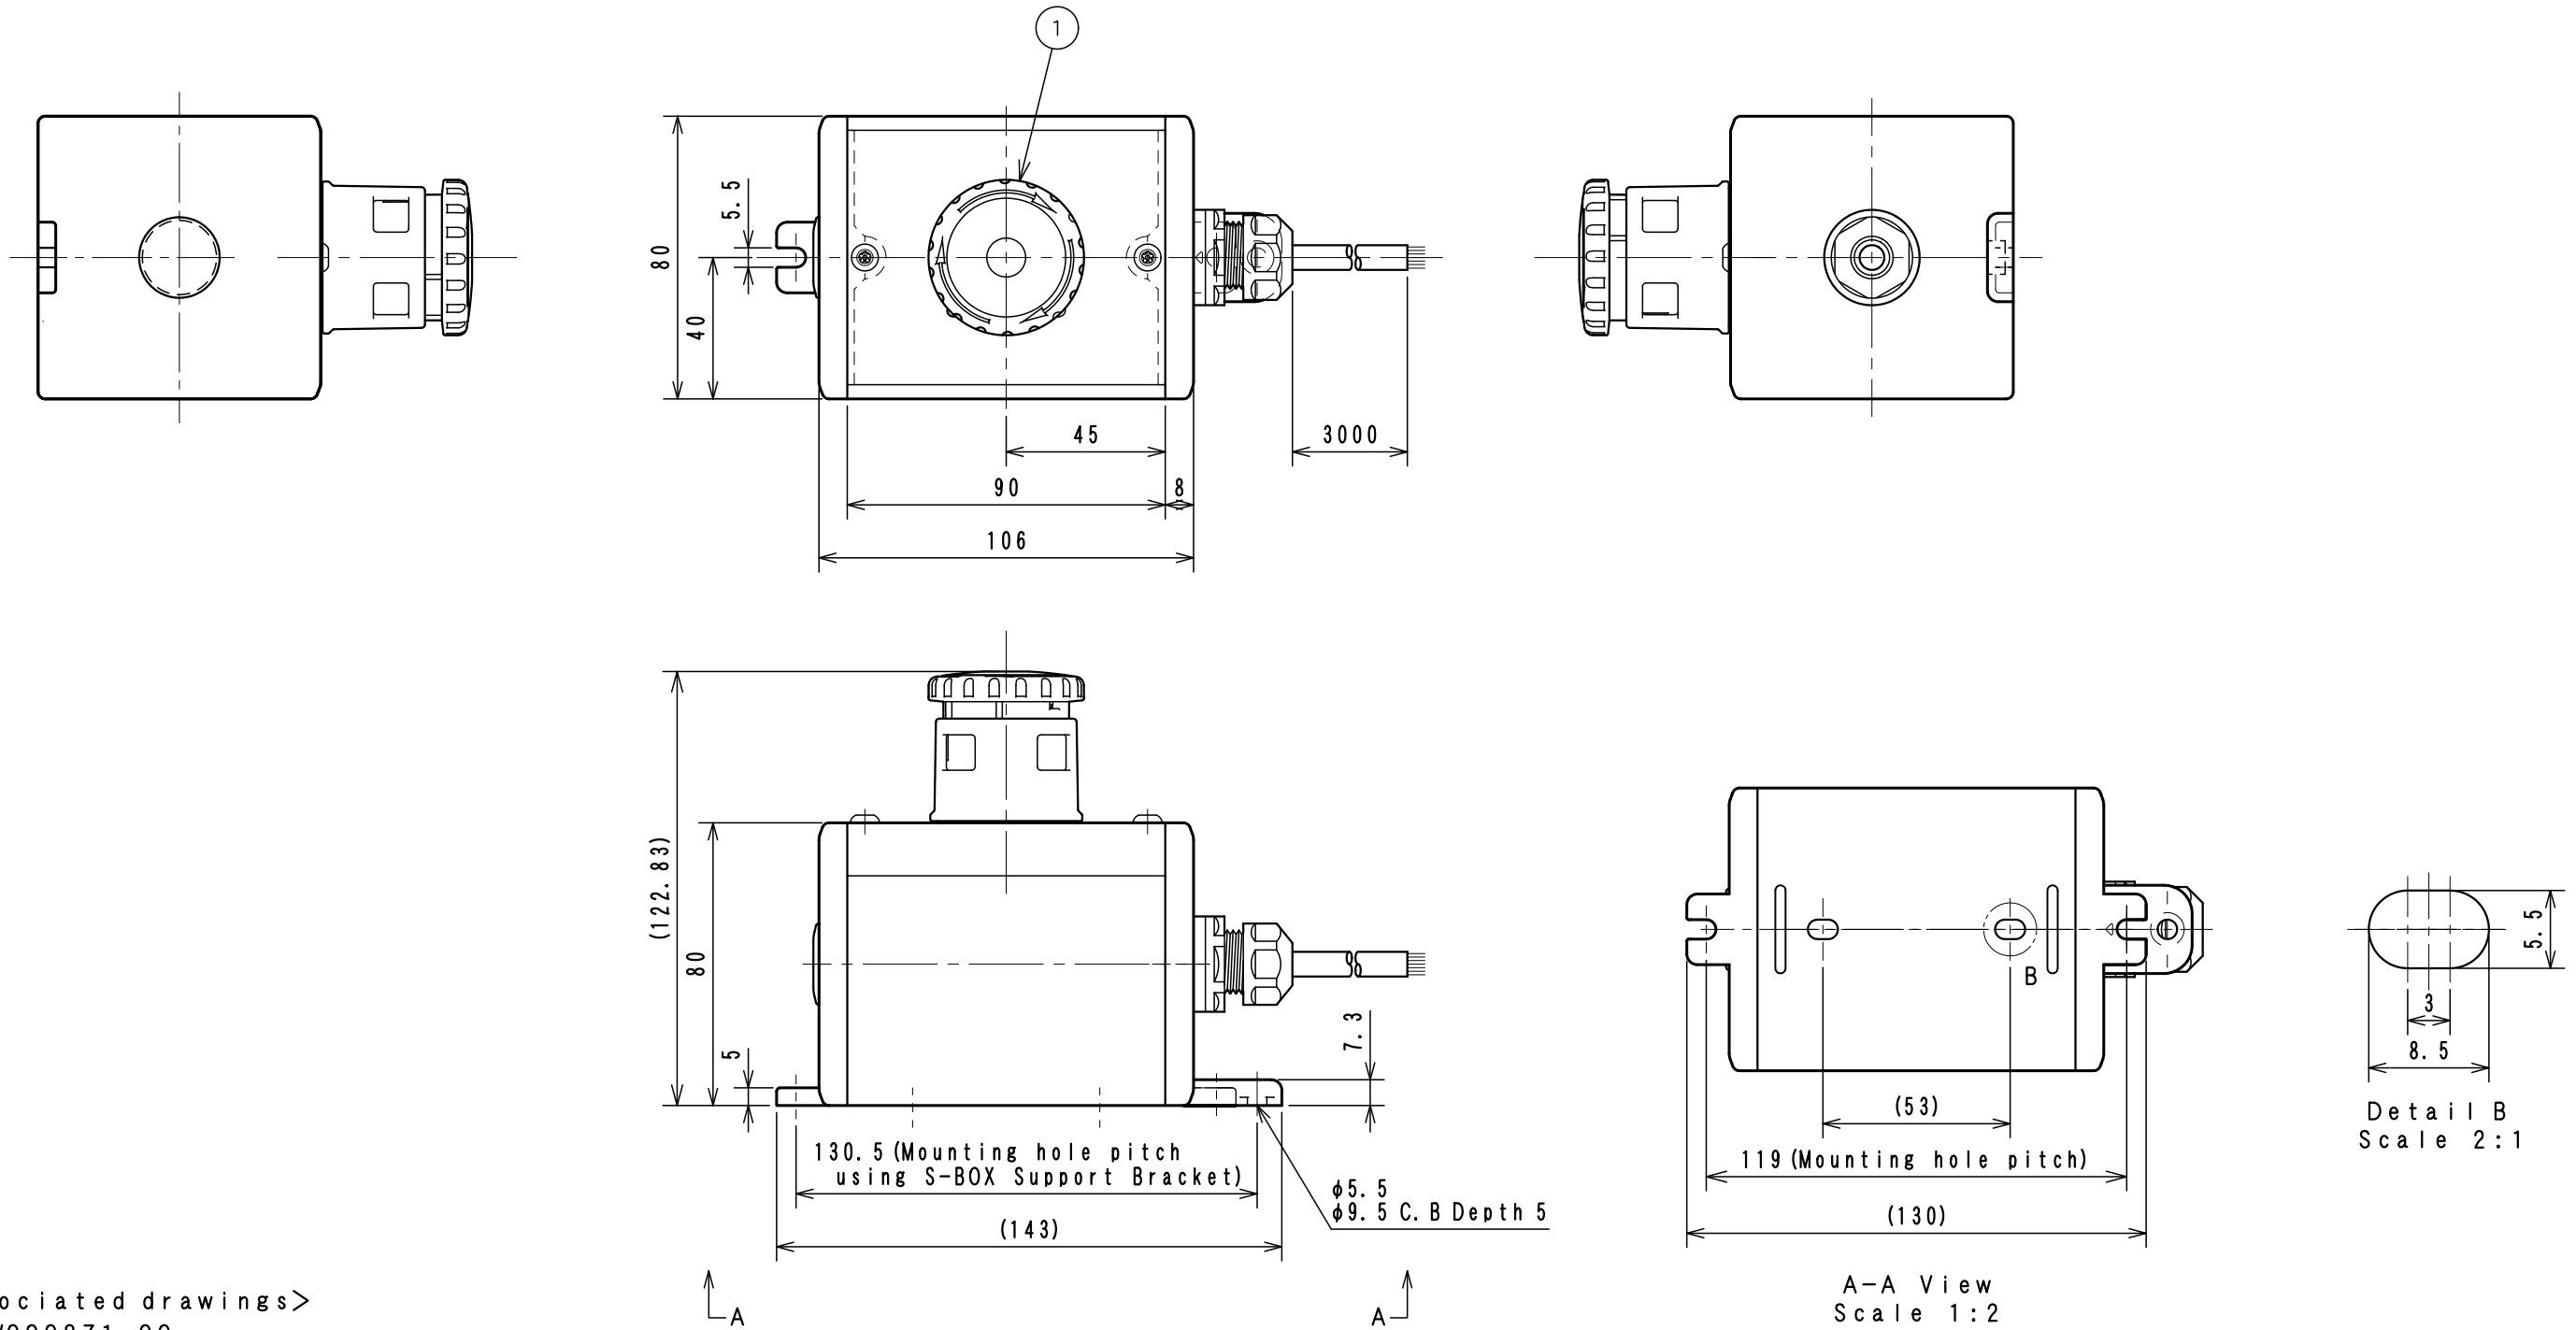

Item No.	Assembly Name
APC-S068	S-8080D Lockout Switch 3b (I) 1P Bracket 3m

※Attached:S-BOX Support Bracket <D4R-001B>

1	C1S-316R	Emergency Stop Switch (Lighted) XN4E-TL403Q4MR
---	----------	--

<Associated drawings>
WCW000871-00

A-A View
Scale 1:2

Detail B
Scale 2:1

Applicable Item No.	APC-S068
---------------------	----------

No.	Switch Model No.	Item No.
1	XN4E-TL403Q4MR	C1S-316R

Cable processing detail