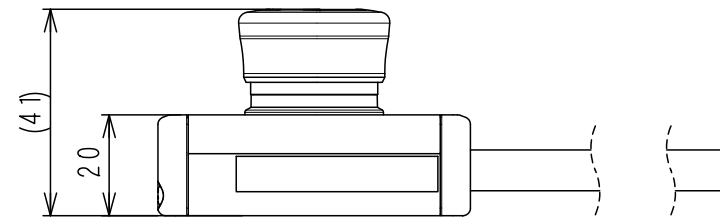

APC-S071

1	C1S-657R	Emergency stop switch XA1E-BV3SG02R
---	----------	-------------------------------------

<Associated drawings>
WCW00990-**

Applicable Item No.	APC-S071
	APC-S074

No.	Switch Model No.	Item No.
1	XA1E-BV3SG02R	C1S-657R

Cable processing detail