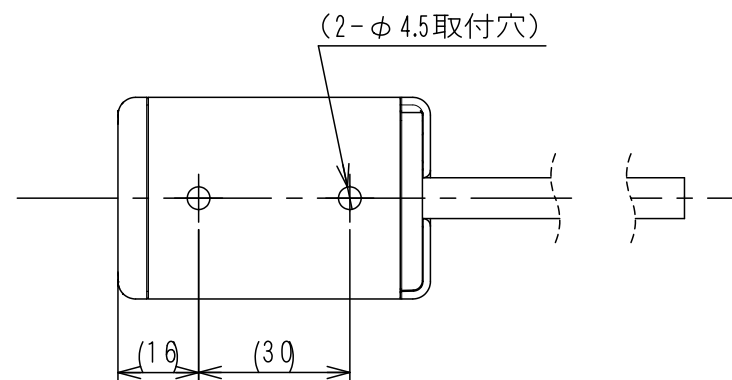

APC-S071

1	C1S-657R	Emergency stop switch XA1E-BV3SG02R
---	----------	-------------------------------------

<Associated drawings>
WCW00990-**

Applicable Item No.	APC-S071
	APC-S074

No.	Switch Model No.	Item No.
1	XA1E-BV3SG02R	C1S-657R

Cable processing detail