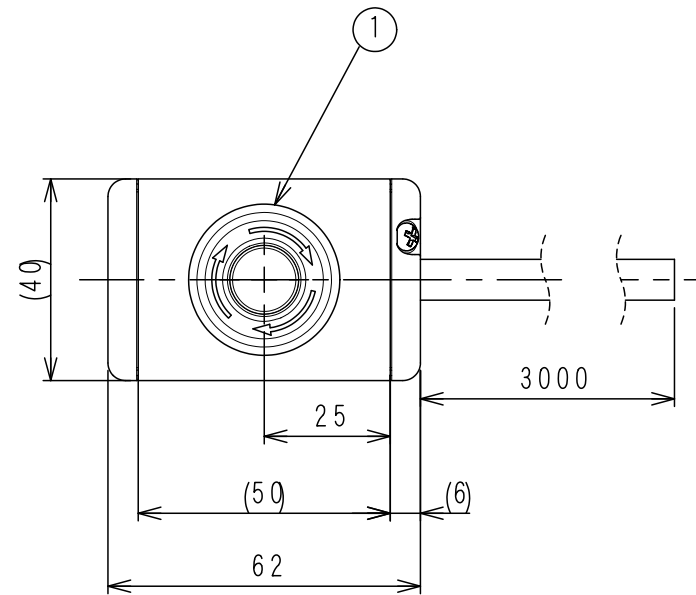

APC-S071

1	C1S-657R	Emergency stop switch XA1E-BV3SG02R
---	----------	-------------------------------------

<Associated drawings>
WCW00990-**

Applicable Item No.	APC-S071
	APC-S074

No.	Switch Model No.	Item No.
1	XA1E-BV3SG02R	C1S-657R

Cable processing detail