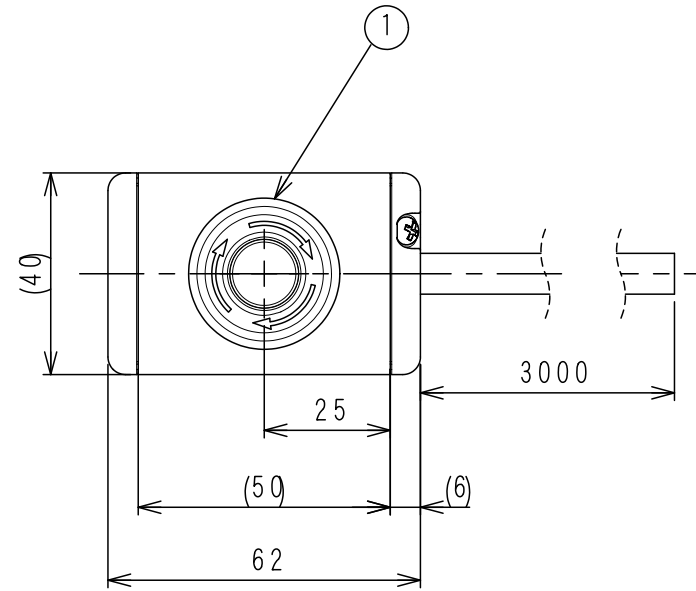

APC-S074

1	C1S-657R	Emergency stop switch XA1E-BV3SG02R
---	----------	-------------------------------------

<Associated drawings>
WCW00990-**

Applicable Item No.	APC-S071
	APC-S074

No.	Switch Model No.	Item No.
1	XA1E-BV3SG02R	C1S-657R

Cable processing detail