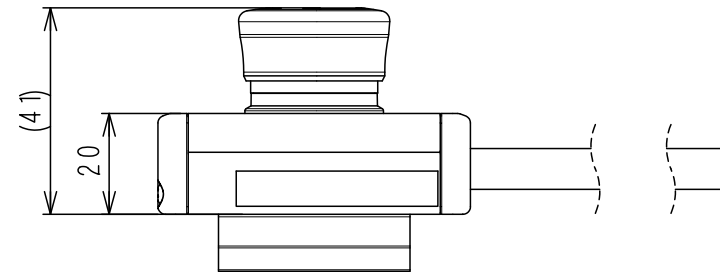

APC-S074

1	C1S-657R	Emergency stop switch XA1E-BV3SG02R
---	----------	-------------------------------------

<Associated drawings>
WCW00990-**

Applicable Item No.	APC-S071
	APC-S074

No.	Switch Model No.	Item No.
1	XA1E-BV3SG02R	C1S-657R

Cable processing detail