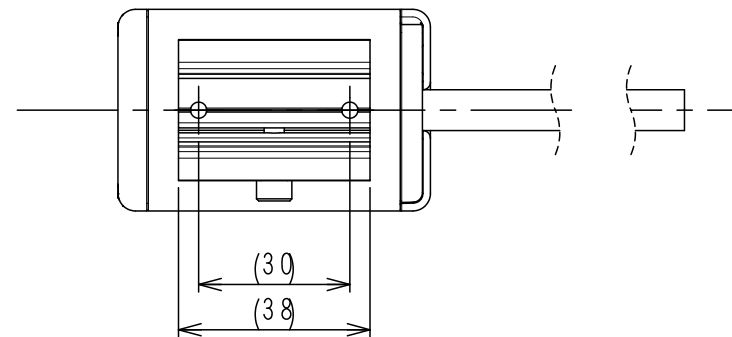

APC-S074

1	C1S-657R	Emergency stop switch XA1E-BV3SG02R
---	----------	-------------------------------------

<Associated drawings>
WCW00990-**

Applicable Item No.	APC-S071
	APC-S074

No.	Switch Model No.	Item No.
1	XA1E-BV3SG02R	C1S-657R

Cable processing detail