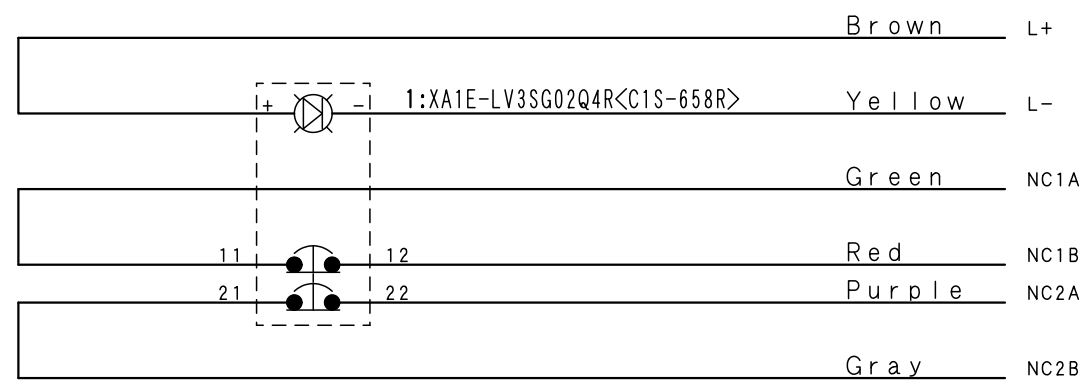

APC-S075

1	C1S-658R	Emergency stop switch XA1E-LV3SG02Q4R
---	----------	---------------------------------------

<Associated drawings>
WCW000991-**

Applicable Item No.	APC-S072
	APC-S075

No.	Switch Model No.	Item No.
1	XA1E-LV3SG02Q4R	C1S-658R

Cable processing detail