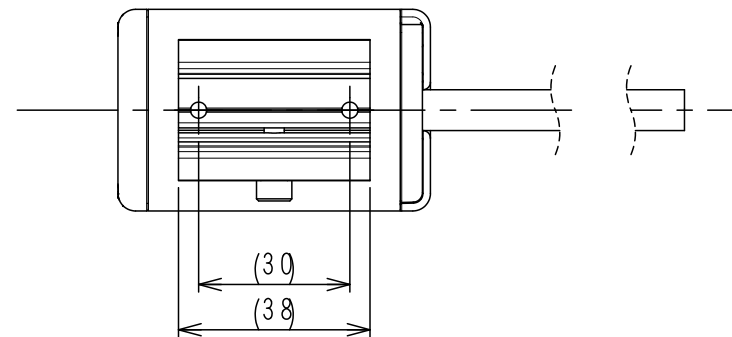

APC-S075

1	C1S-658R	Emergency stop switch XA1E-LV3SG02Q4R
---	----------	---------------------------------------

<Associated drawings>
WCW000991-**

Applicable Item No.	APC-S072
	APC-S075

No.	Switch Model No.	Item No.
1	XA1E-LV3SG02Q4R	C1S-658R

Cable processing detail