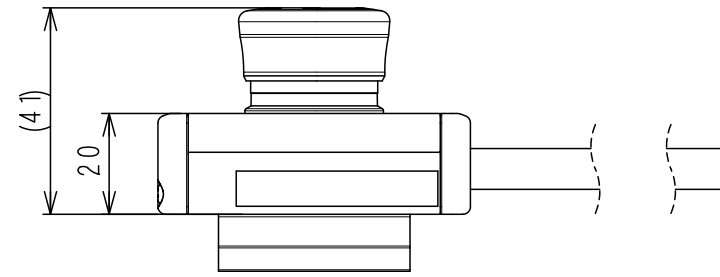

APC-S075

1	C1S-658R	Emergency stop switch XA1E-LV3SG02Q4R
---	----------	---------------------------------------

<Associated drawings>
WCW000991-**

Applicable Item No.	APC-S072
	APC-S075

No.	Switch Model No.	Item No.
1	XA1E-LV3SG02Q4R	C1S-658R

Cable processing detail