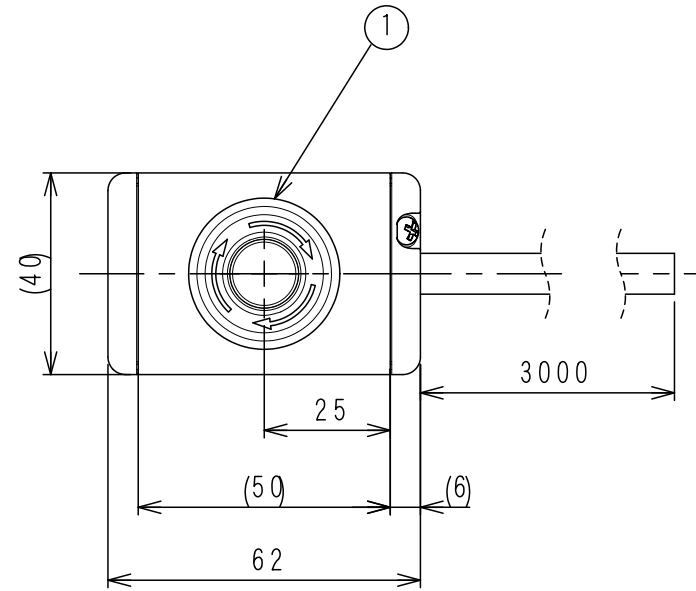

APC-S075

1	C1S-658R	Emergency stop switch XA1E-LV3SG02Q4R
---	----------	---------------------------------------

<Associated drawings>
WCW000991-**

Applicable Item No.	APC-S072
	APC-S075

No.	Switch Model No.	Item No.
1	XA1E-LV3SG02Q4R	C1S-658R

Cable processing detail