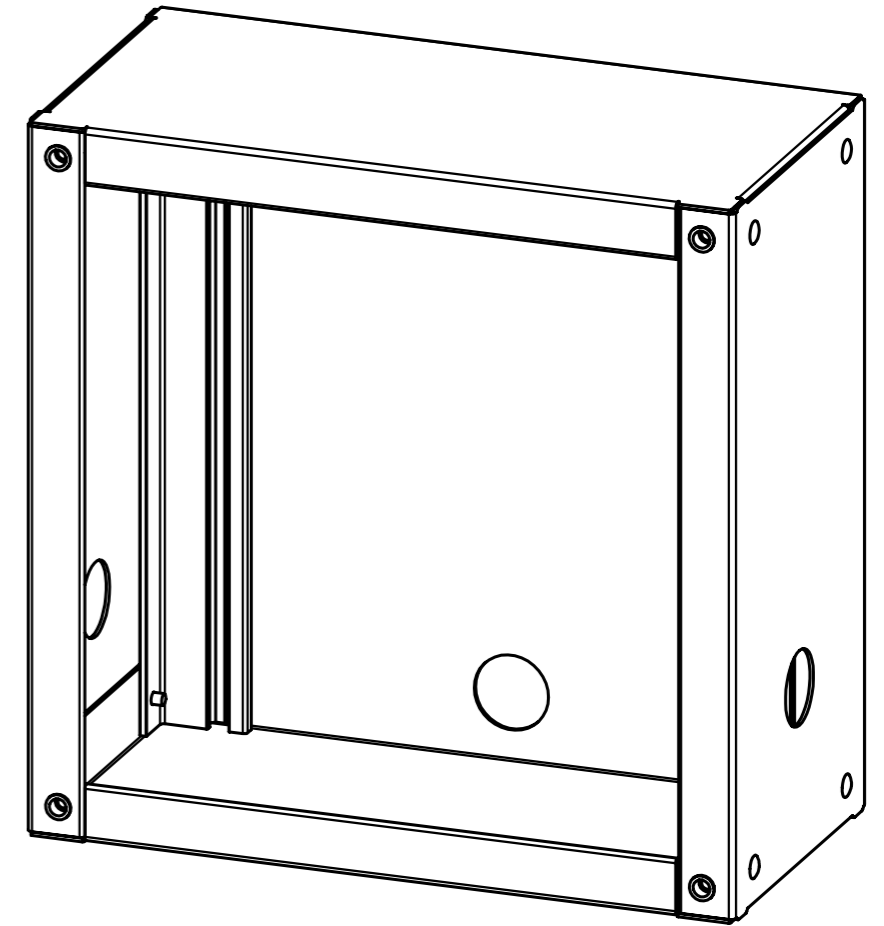

A B C D E F G H J K L M N P Q R

0  
1  
2  
3  
4  
5  
6  
7  
8  
9

Detail B  
Scale 1 : 1

Sectional view A-A  
Scale 1 : 2

4xRivet  
NA4-3

4xNut  
NAK-4M

4xRivet  
NA4-3

Product Image  
Scale 1 : 2

SCALE  
1:5

Sectional view A-A

CL4-B003

Hole diameter 21mm

Sectional view B-B

Sectional view C-C

Sheet : A3  
Scale 1 : 1

# L400-DIN-rail-Kit