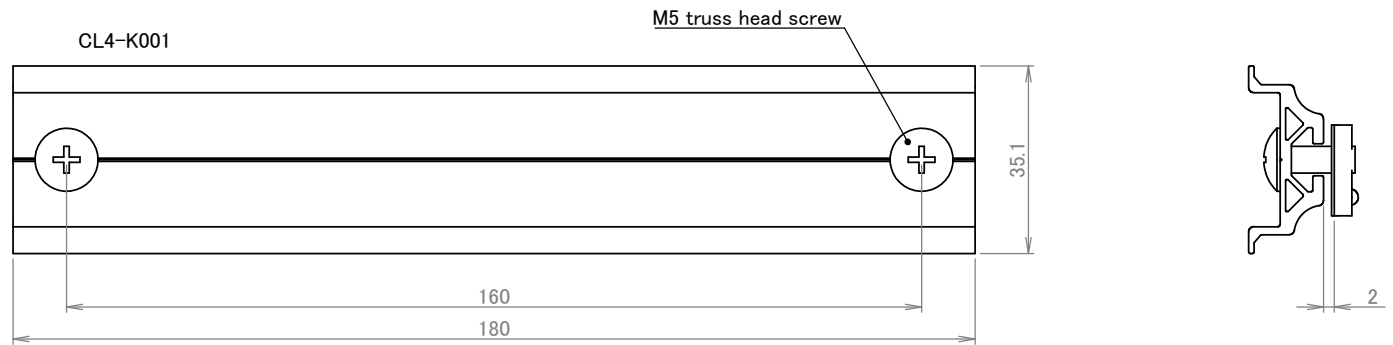

A B C D E F G H J K L M N P Q R

0  
1  
2  
3  
4  
5  
6  
7  
8  
9

Detail B  
Scale 1 : 1

Sectional view A-A  
Scale 1 : 2

4xRivet  
NA4-3

4xNut  
NAK-4M

4xRivet  
NA4-3

Product Image  
Scale 1 : 2

SCALE  
1:5

Sectional view A-A

CL4-B003

Hole diameter 21mm

Sectional view B-B

Sectional view C-C

Sheet : A3  
Scale 1 : 1

# L400-DIN-rail-Kit