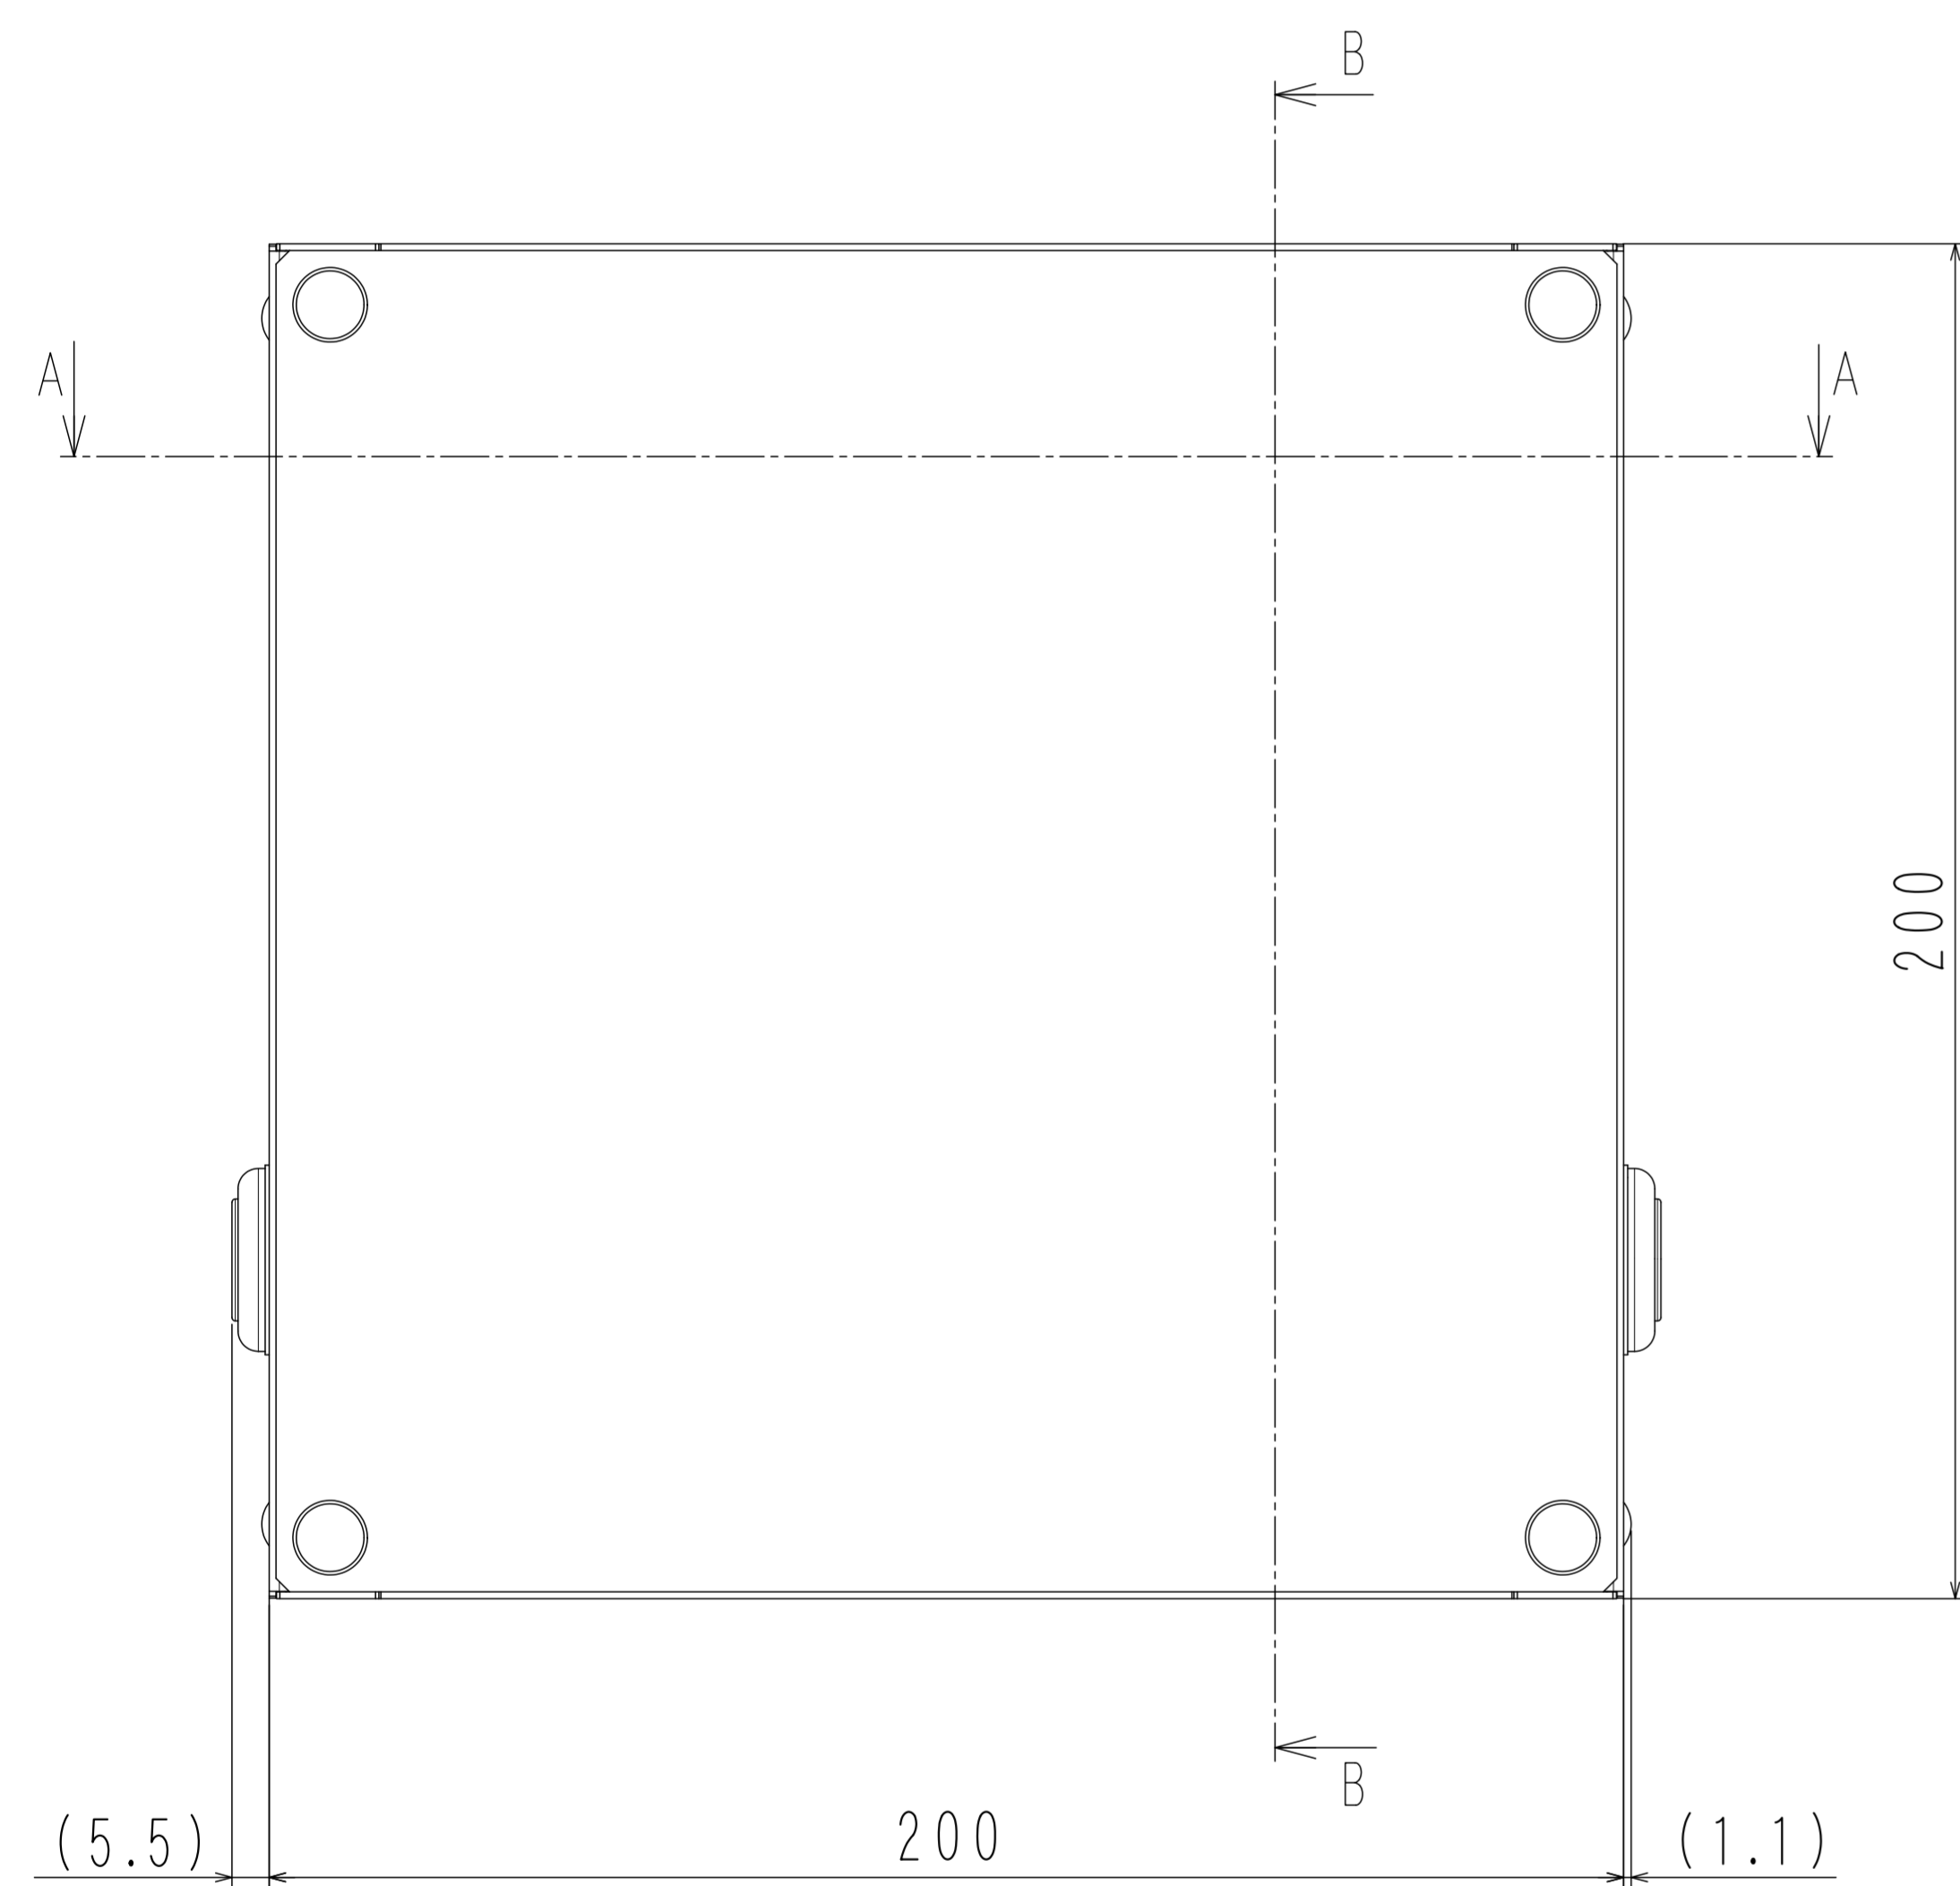

A B C D E F G H J K L M N P Q R

0  
1  
2  
3  
4  
5  
6  
7  
8  
9

Detail B  
Scale 1 : 1

Sectional view A-A  
Scale 1 : 2

4xRivet  
NA4-3

4xNut  
NAK-4M

4xRivet  
NA4-3

Product Image  
Scale 1 : 2

SCALE  
1:5

Sectional view A-A

CL4-B003

Hole diameter 21mm

Sectional view B-B

Sectional view C-C

Sheet : A3  
Scale 1 : 1