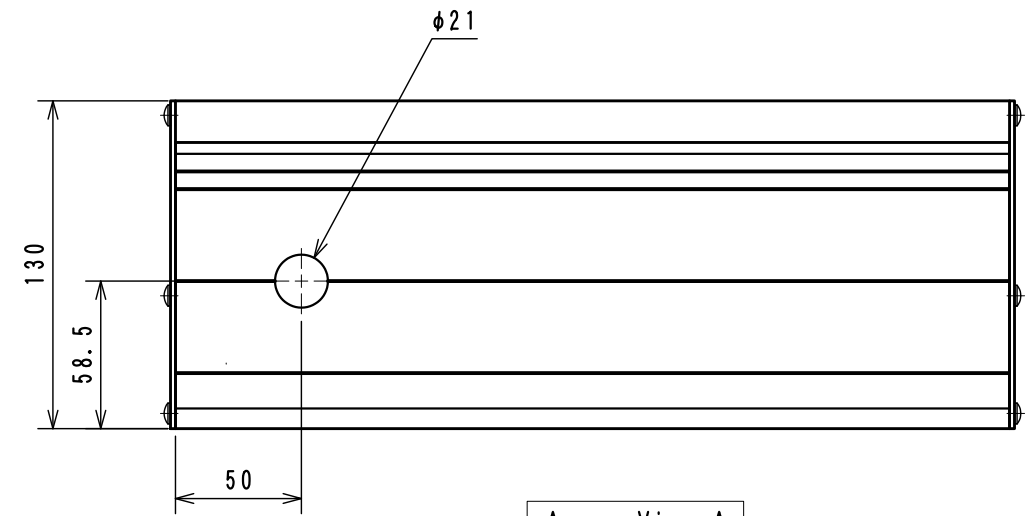

N1B-A2MN

| | | |
|---|----------|-----------------|
| 1 | C1S-601R | A165E-LS-24D-01 |
| 2 | C1S-605G | A165L-JGM-24D-1 |
| 3 | C1S-605R | A165L-JRM-24D-1 |

スイッチ配置図

Arrow View A