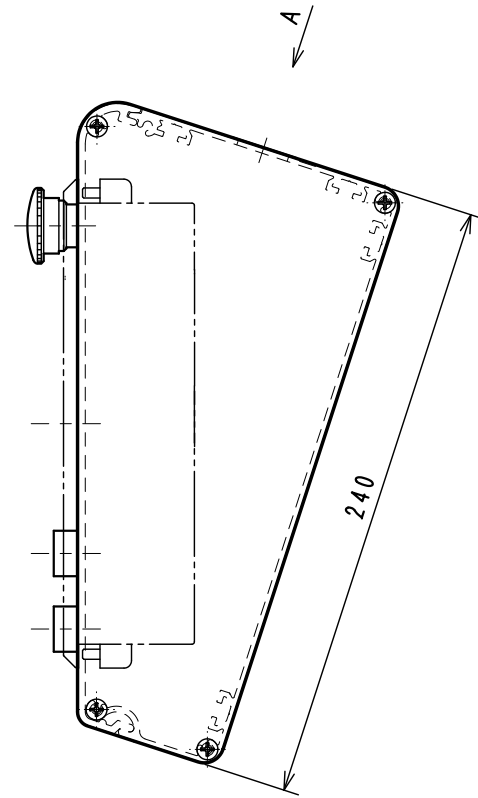

N1B-A2MN

| | | |
|---|----------|-----------------|
| 1 | C1S-601R | A165E-LS-24D-01 |
| 2 | C1S-605G | A165L-JGM-24D-1 |
| 3 | C1S-605R | A165L-JRM-24D-1 |

スイッチ配置図

Arrow View A