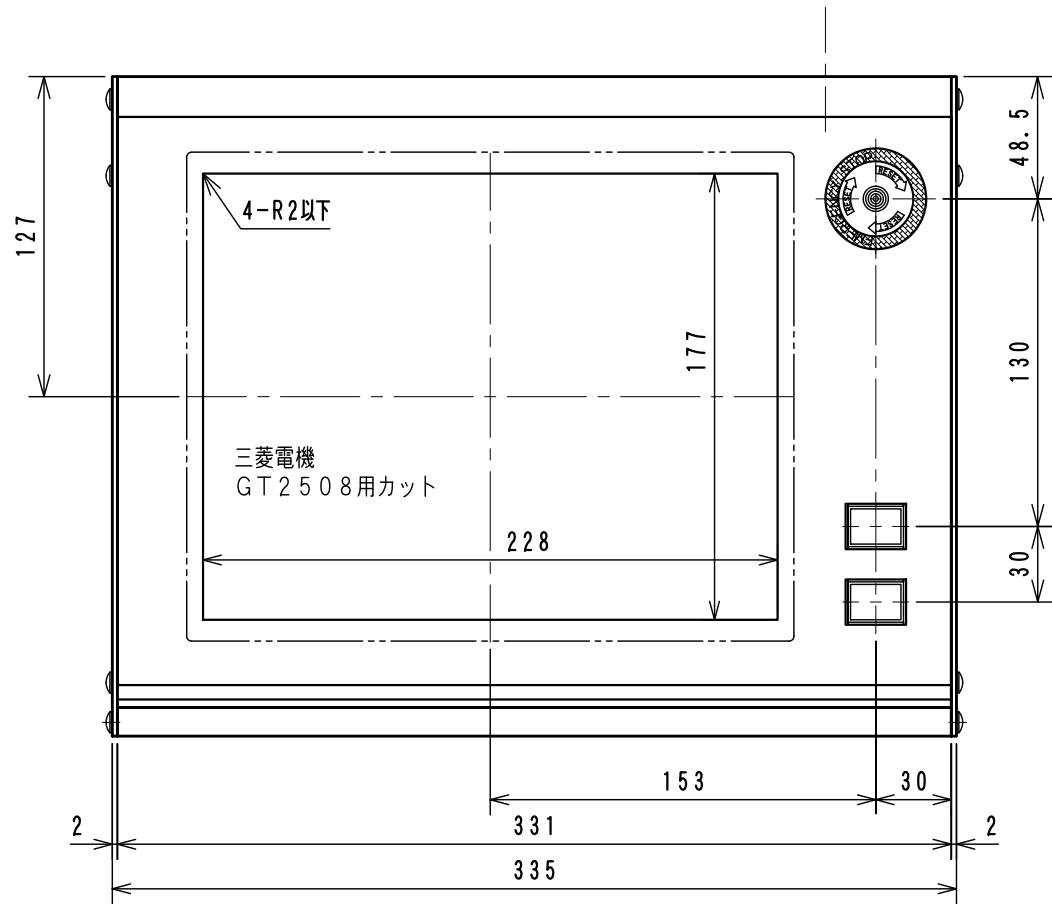

N1B-A2MN

| | | |
|---|----------|-----------------|
| 1 | C1S-601R | A165E-LS-24D-01 |
| 2 | C1S-605G | A165L-JGM-24D-1 |
| 3 | C1S-605R | A165L-JRM-24D-1 |

スイッチ配置図

Arrow View A