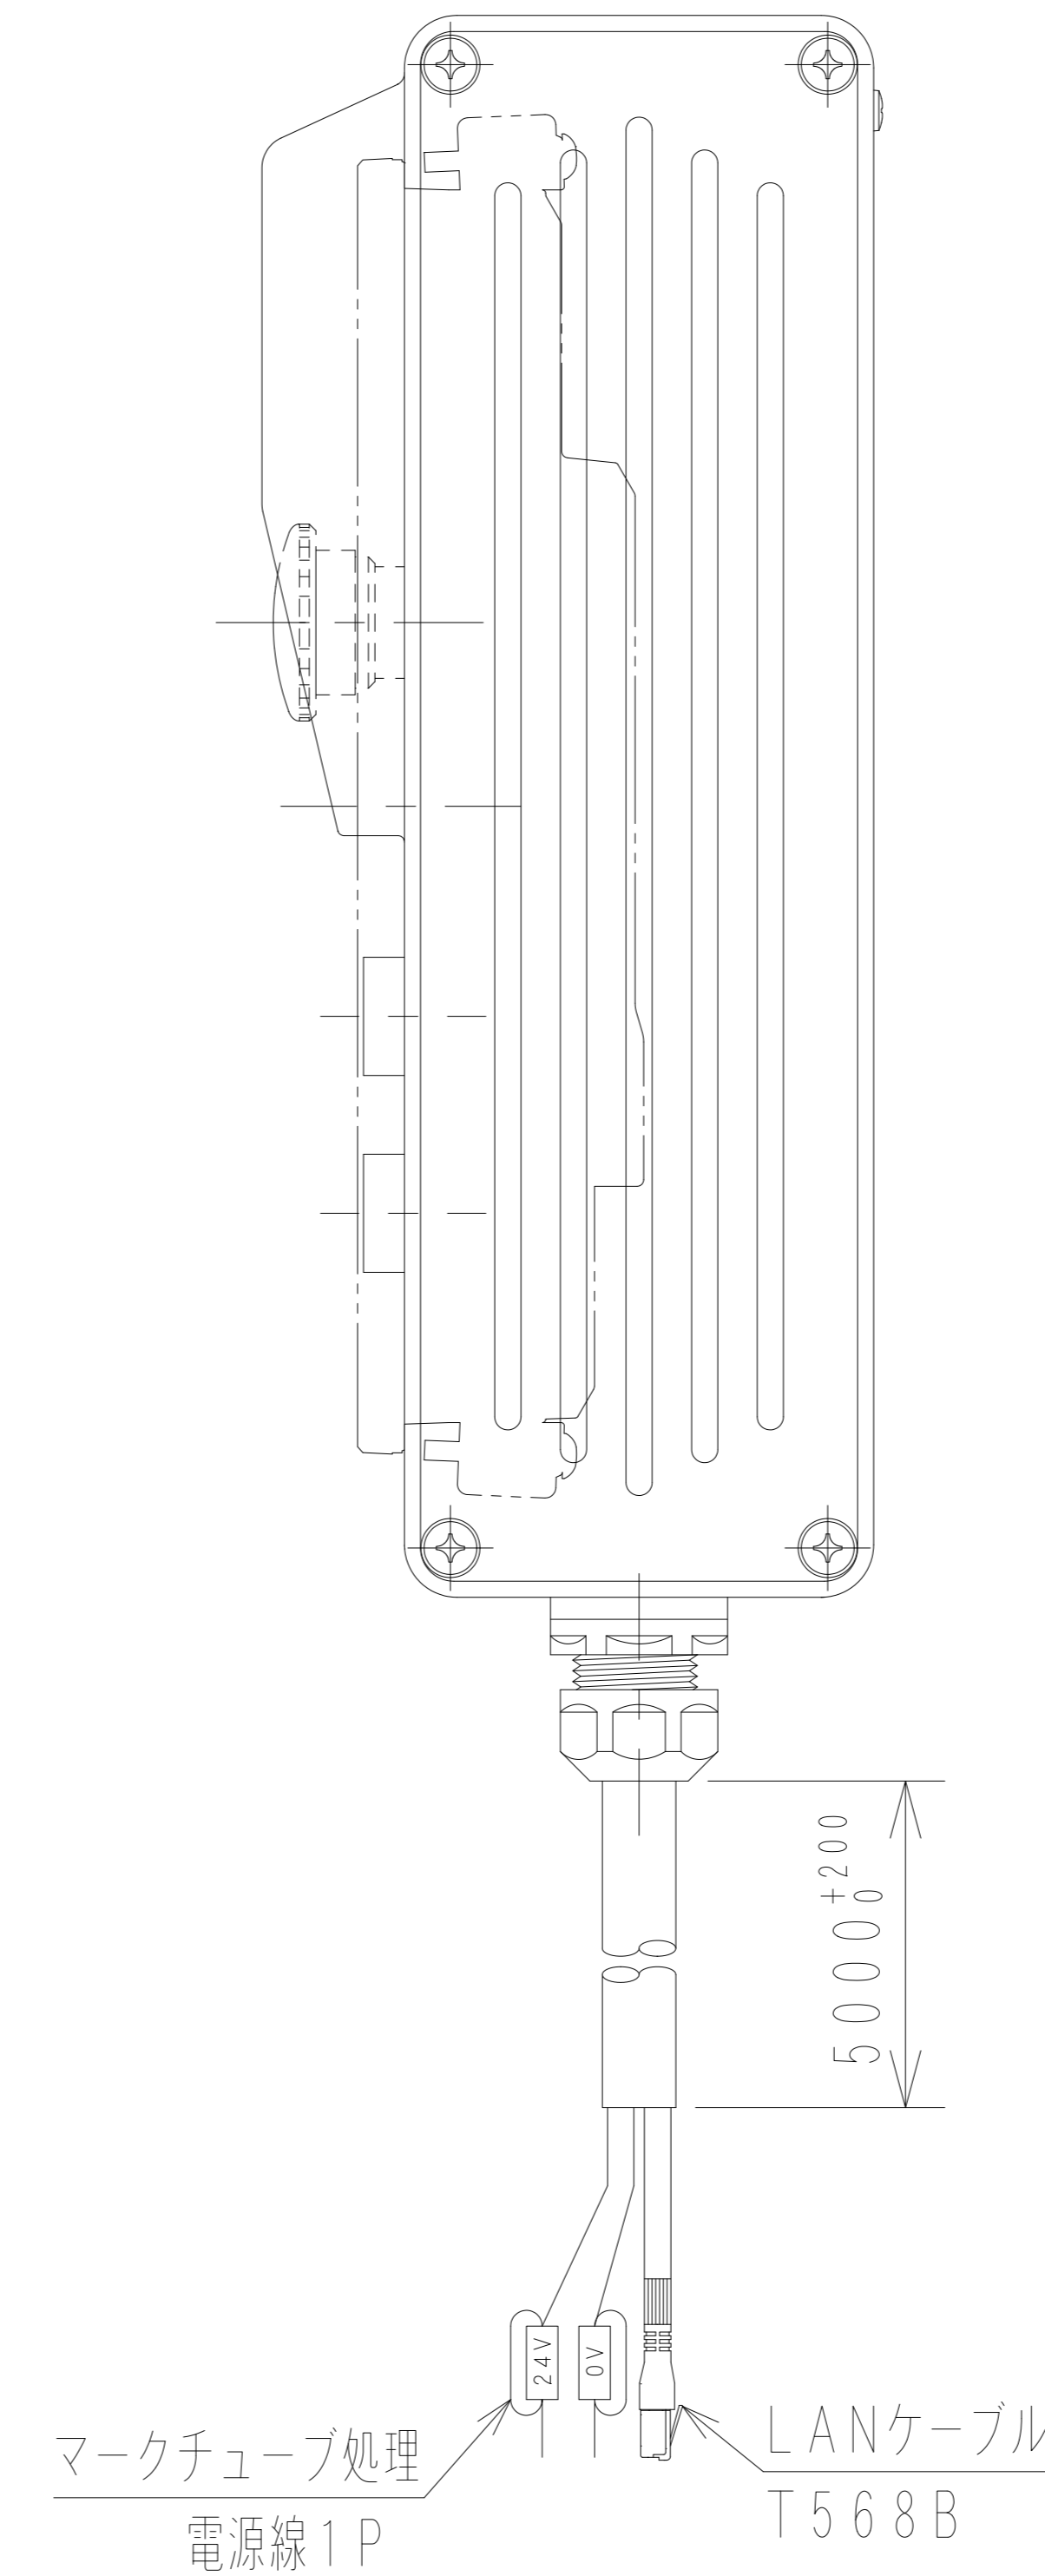

Item No.	Assembly Name
N2C-BA01	T-H240BVT5-W10配線付G/SW5m

①	非常停止 A165E-LS-24D-01	OMRON	C1S-601R	1
②	押釦 A165L-JGM-24D-1	OMRON	C1S-605G	1
③	押釦 A165L-JRM-24D-1	OMRON	C1S-605R	1

N2C-P701	VT5-W07
N2C-B702	
N2C-BA01	

ケーブル処理詳細
Detail of cable