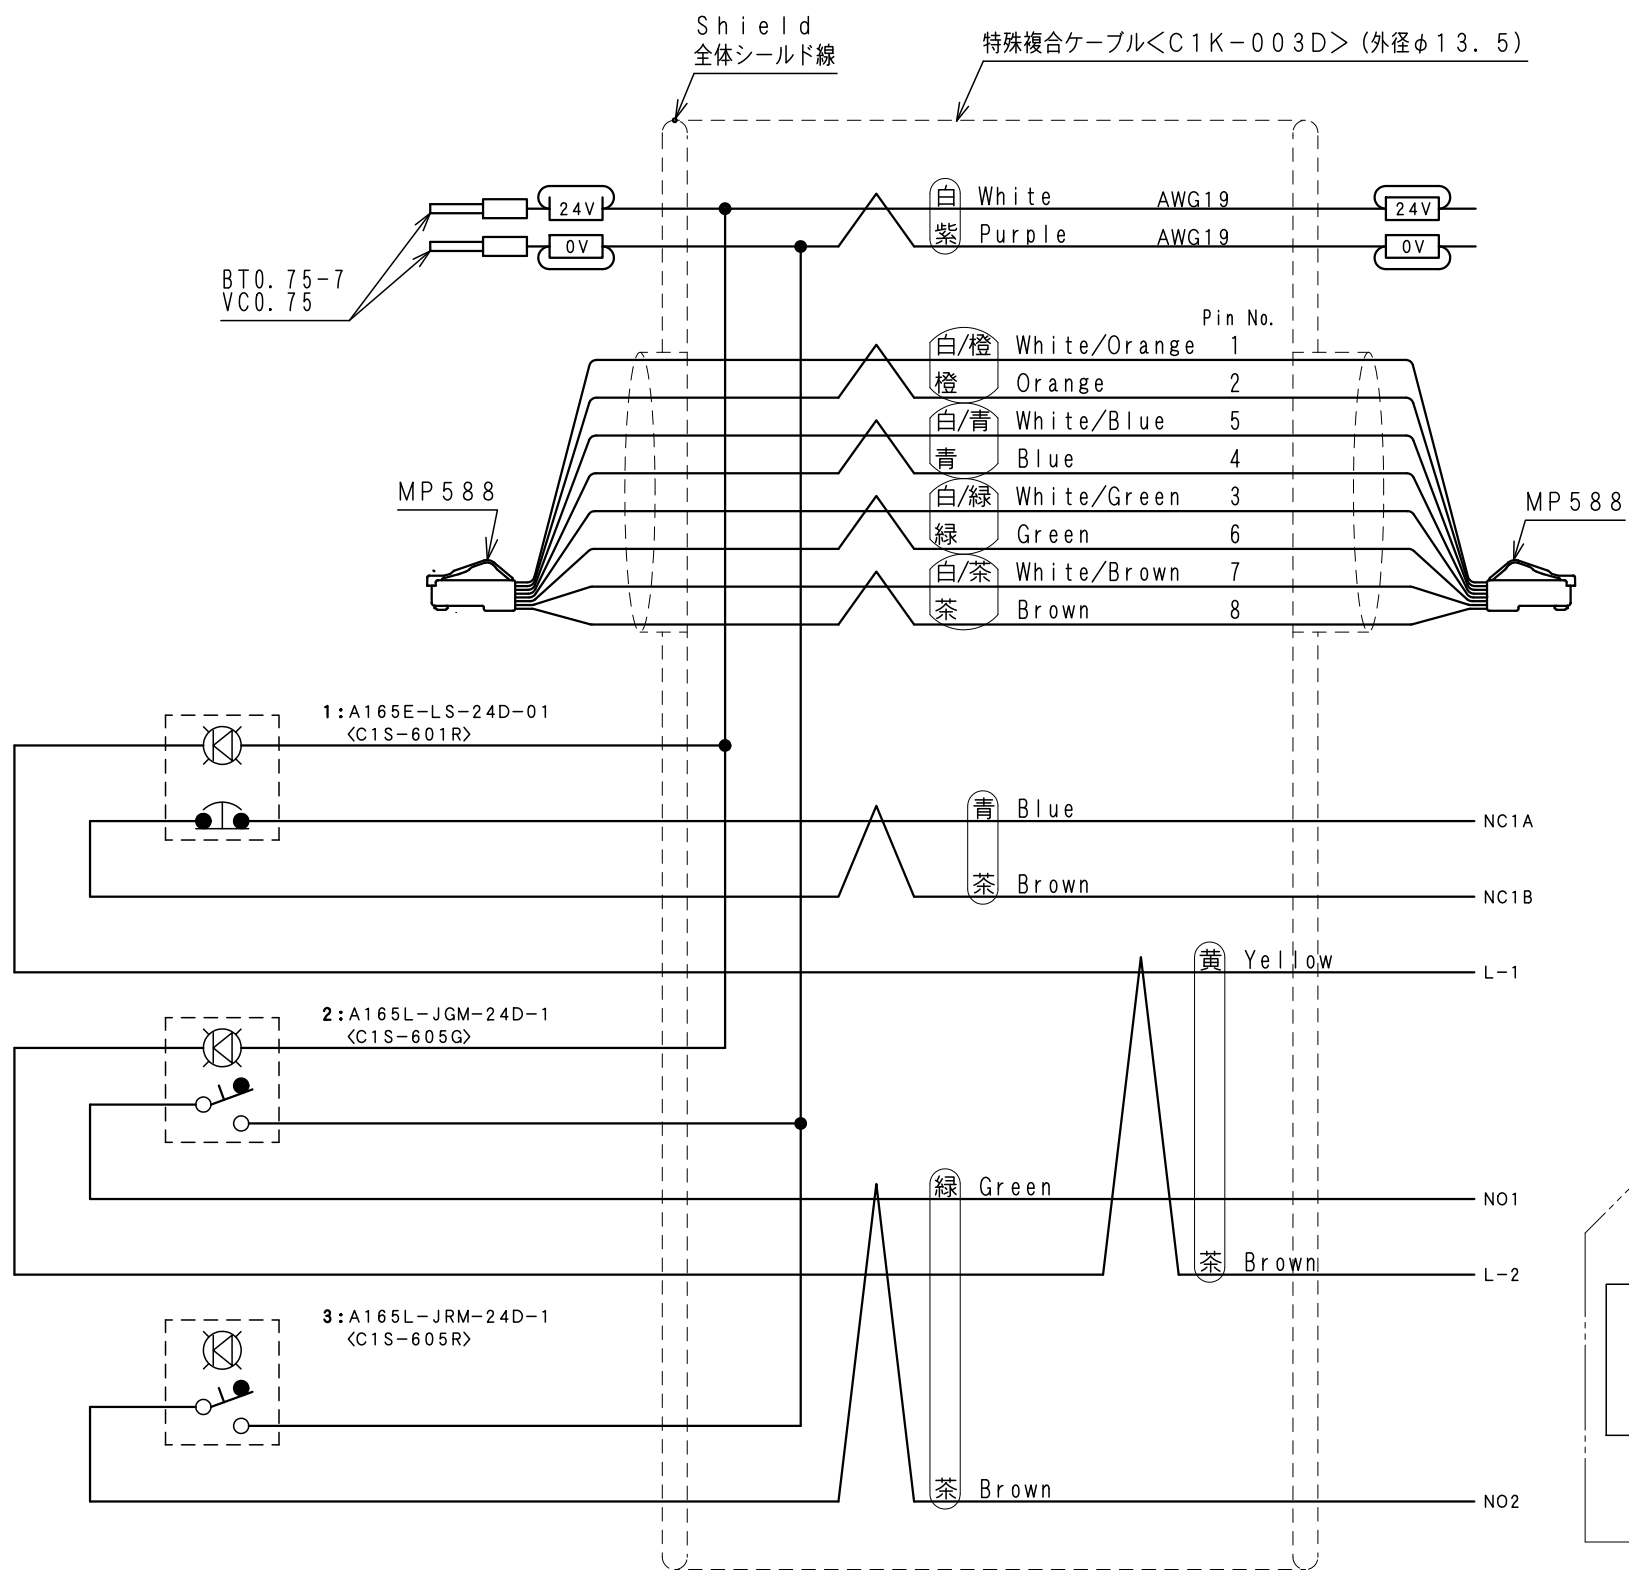

Item No.	Assembly Name
N2C-BA01	T-H240BVT5-W10配線付G/SW5m

①	非常停止 A165E-LS-24D-01	OMRON	C1S-601R	1
②	押釦 A165L-JGM-24D-1	OMRON	C1S-605G	1
③	押釦 A165L-JRM-24D-1	OMRON	C1S-605R	1

N2C-P701	VT5-W07
N2C-B702	
N2C-BA01	

ケーブル処理詳細
Detail of cable