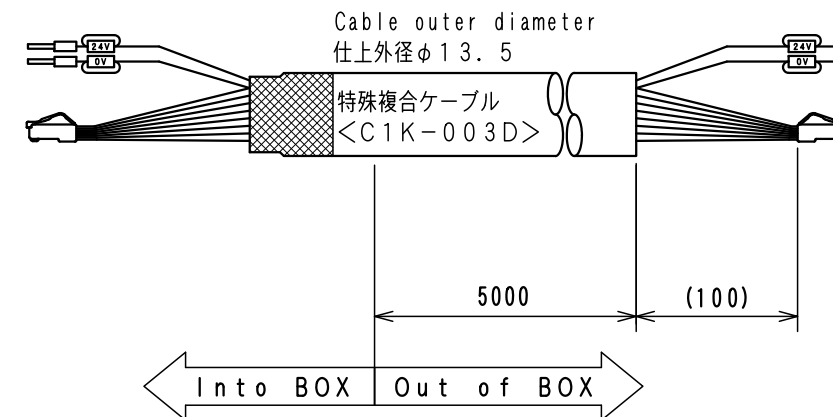

Item No.	Assembly Name
N2C-BA01	T-H240BVT5-W10配線付G/SW5m

①	非常停止 A165E-LS-24D-01	OMRON	C1S-601R	1
②	押釦 A165L-JGM-24D-1	OMRON	C1S-605G	1
③	押釦 A165L-JRM-24D-1	OMRON	C1S-605R	1

N2C-P701	VT5-W07
N2C-B702	
N2C-BA01	

ケーブル処理詳細
Detail of cable