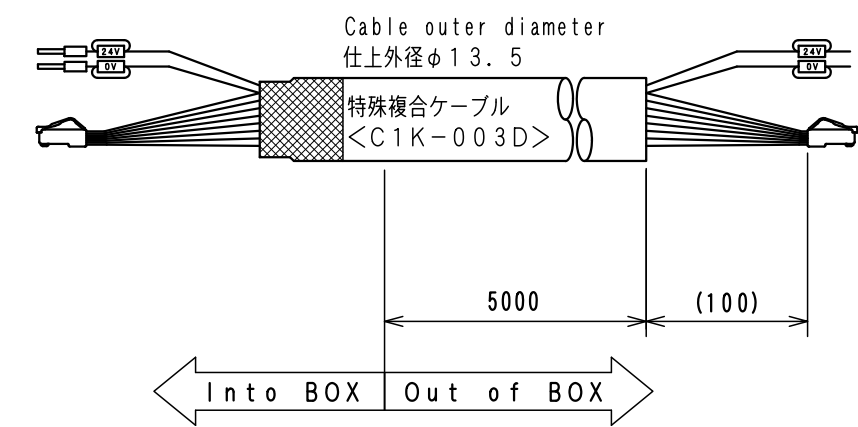

Item No.	Assembly Name
N2C-P701	T-H240PVT5-W07配線付G/SW5m

①	非常停止 A165E-LS-24D-01	OMRON	C1S-601R	1
②	押釦 A165L-JGM-24D-1	OMRON	C1S-605G	1
③	押釦 A165L-JRM-24D-1	OMRON	C1S-605R	1

WCW000746-00

N2C-P701	VT5-W07
N2C-B702	
N2C-BA01	

ケーブル処理詳細  
Detail of cable