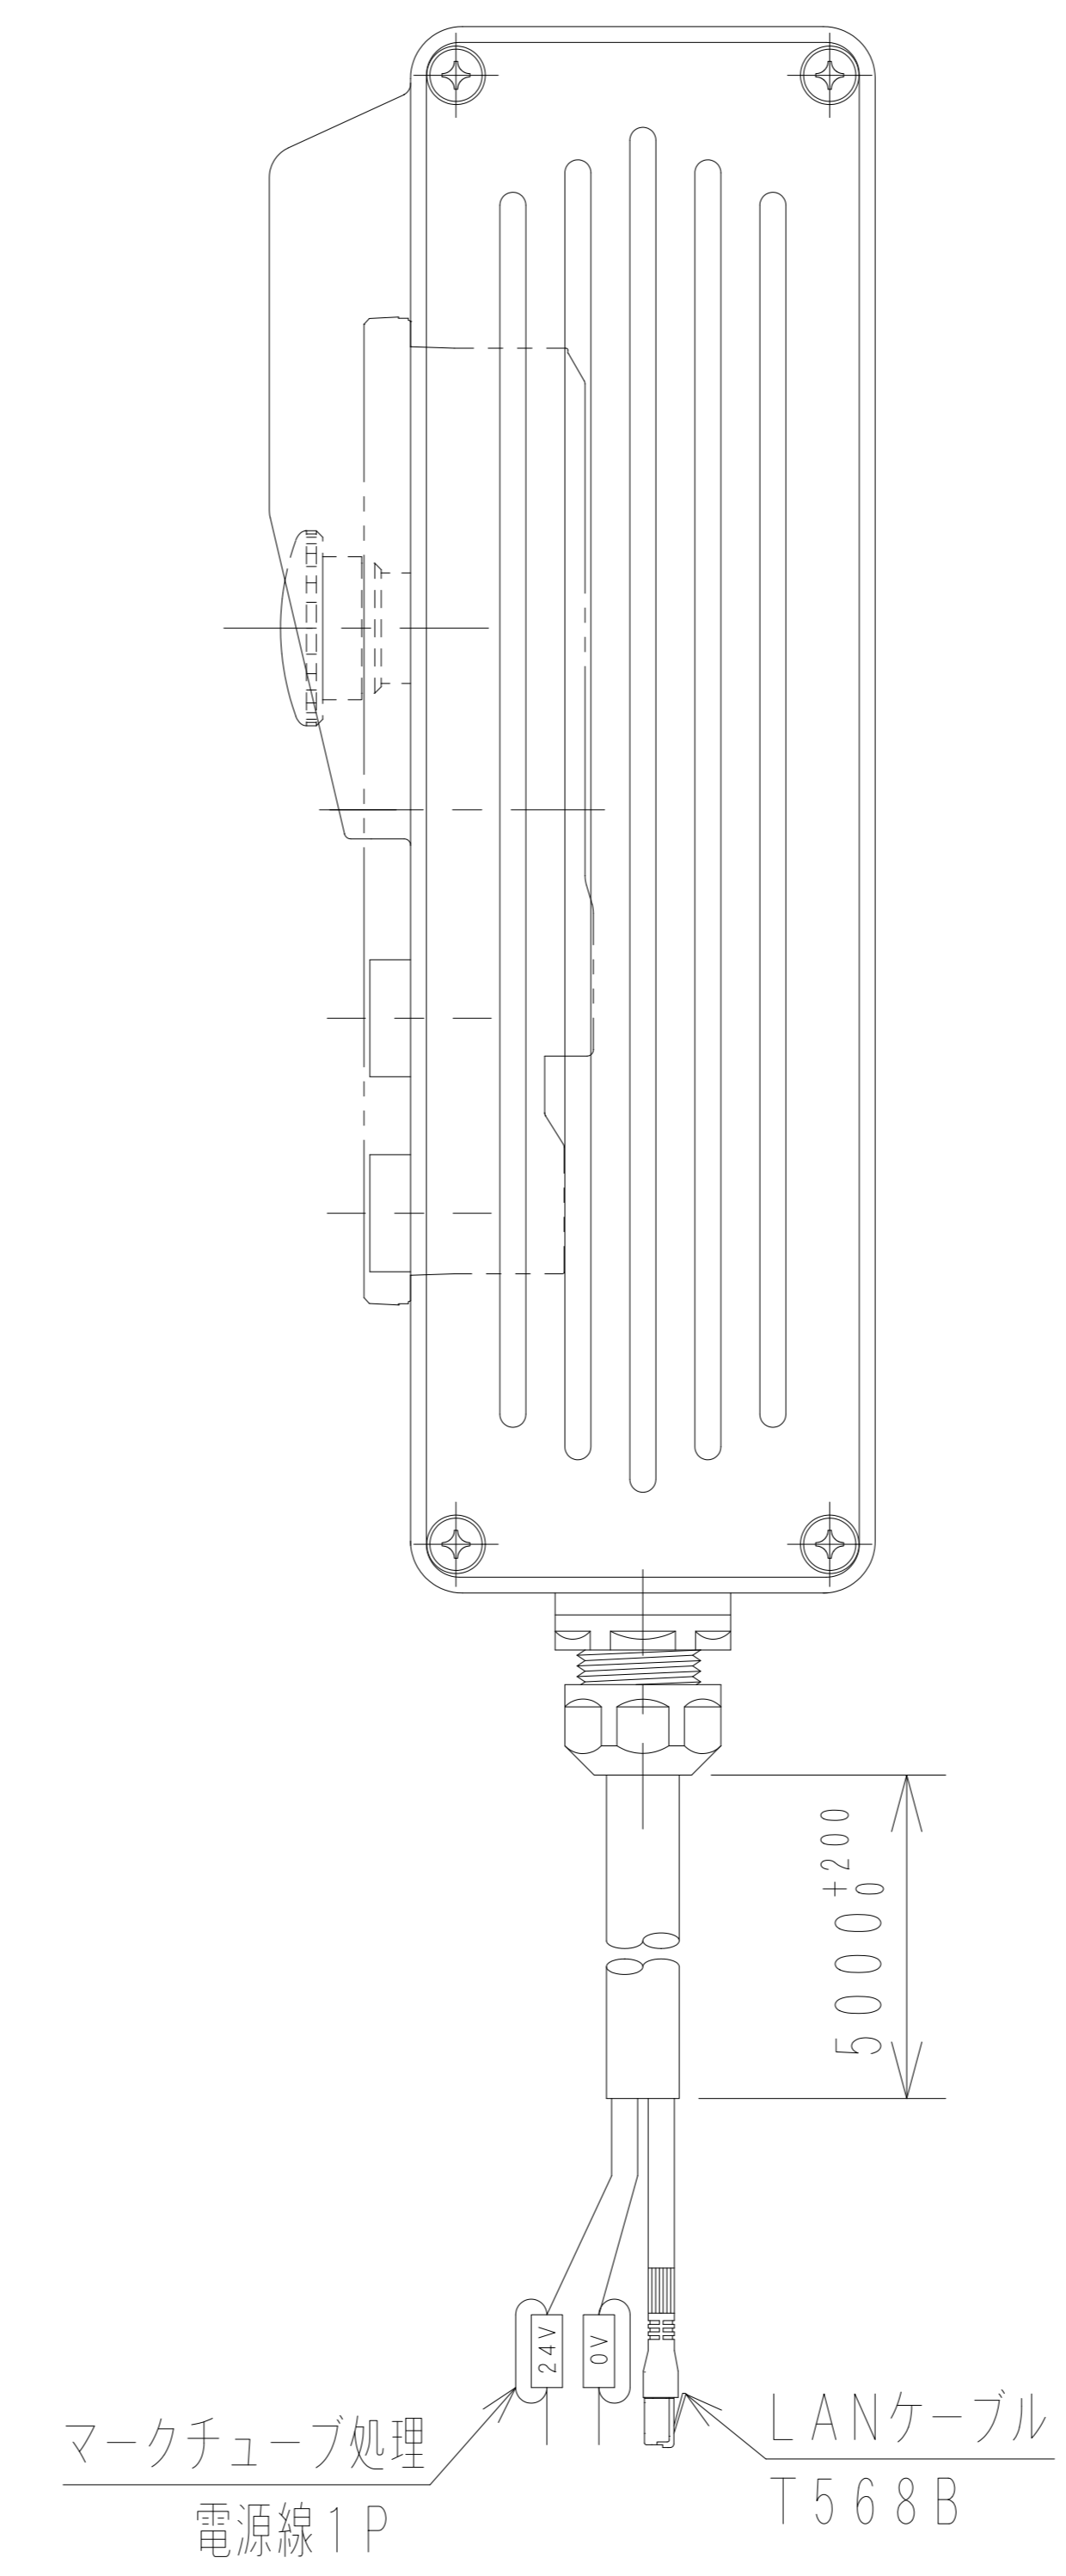

Item No.	Assembly Name
N2C-P701	T-H240PVT5-W07配線付G/SW5m

①	非常停止 A165E-LS-24D-01	OMRON	C1S-601R	1
②	押釦 A165L-JGM-24D-1	OMRON	C1S-605G	1
③	押釦 A165L-JRM-24D-1	OMRON	C1S-605R	1

WCW000746-00

N2C-P701	VT5-W07
N2C-B702	
N2C-BA01	

ケーブル処理詳細  
Detail of cable