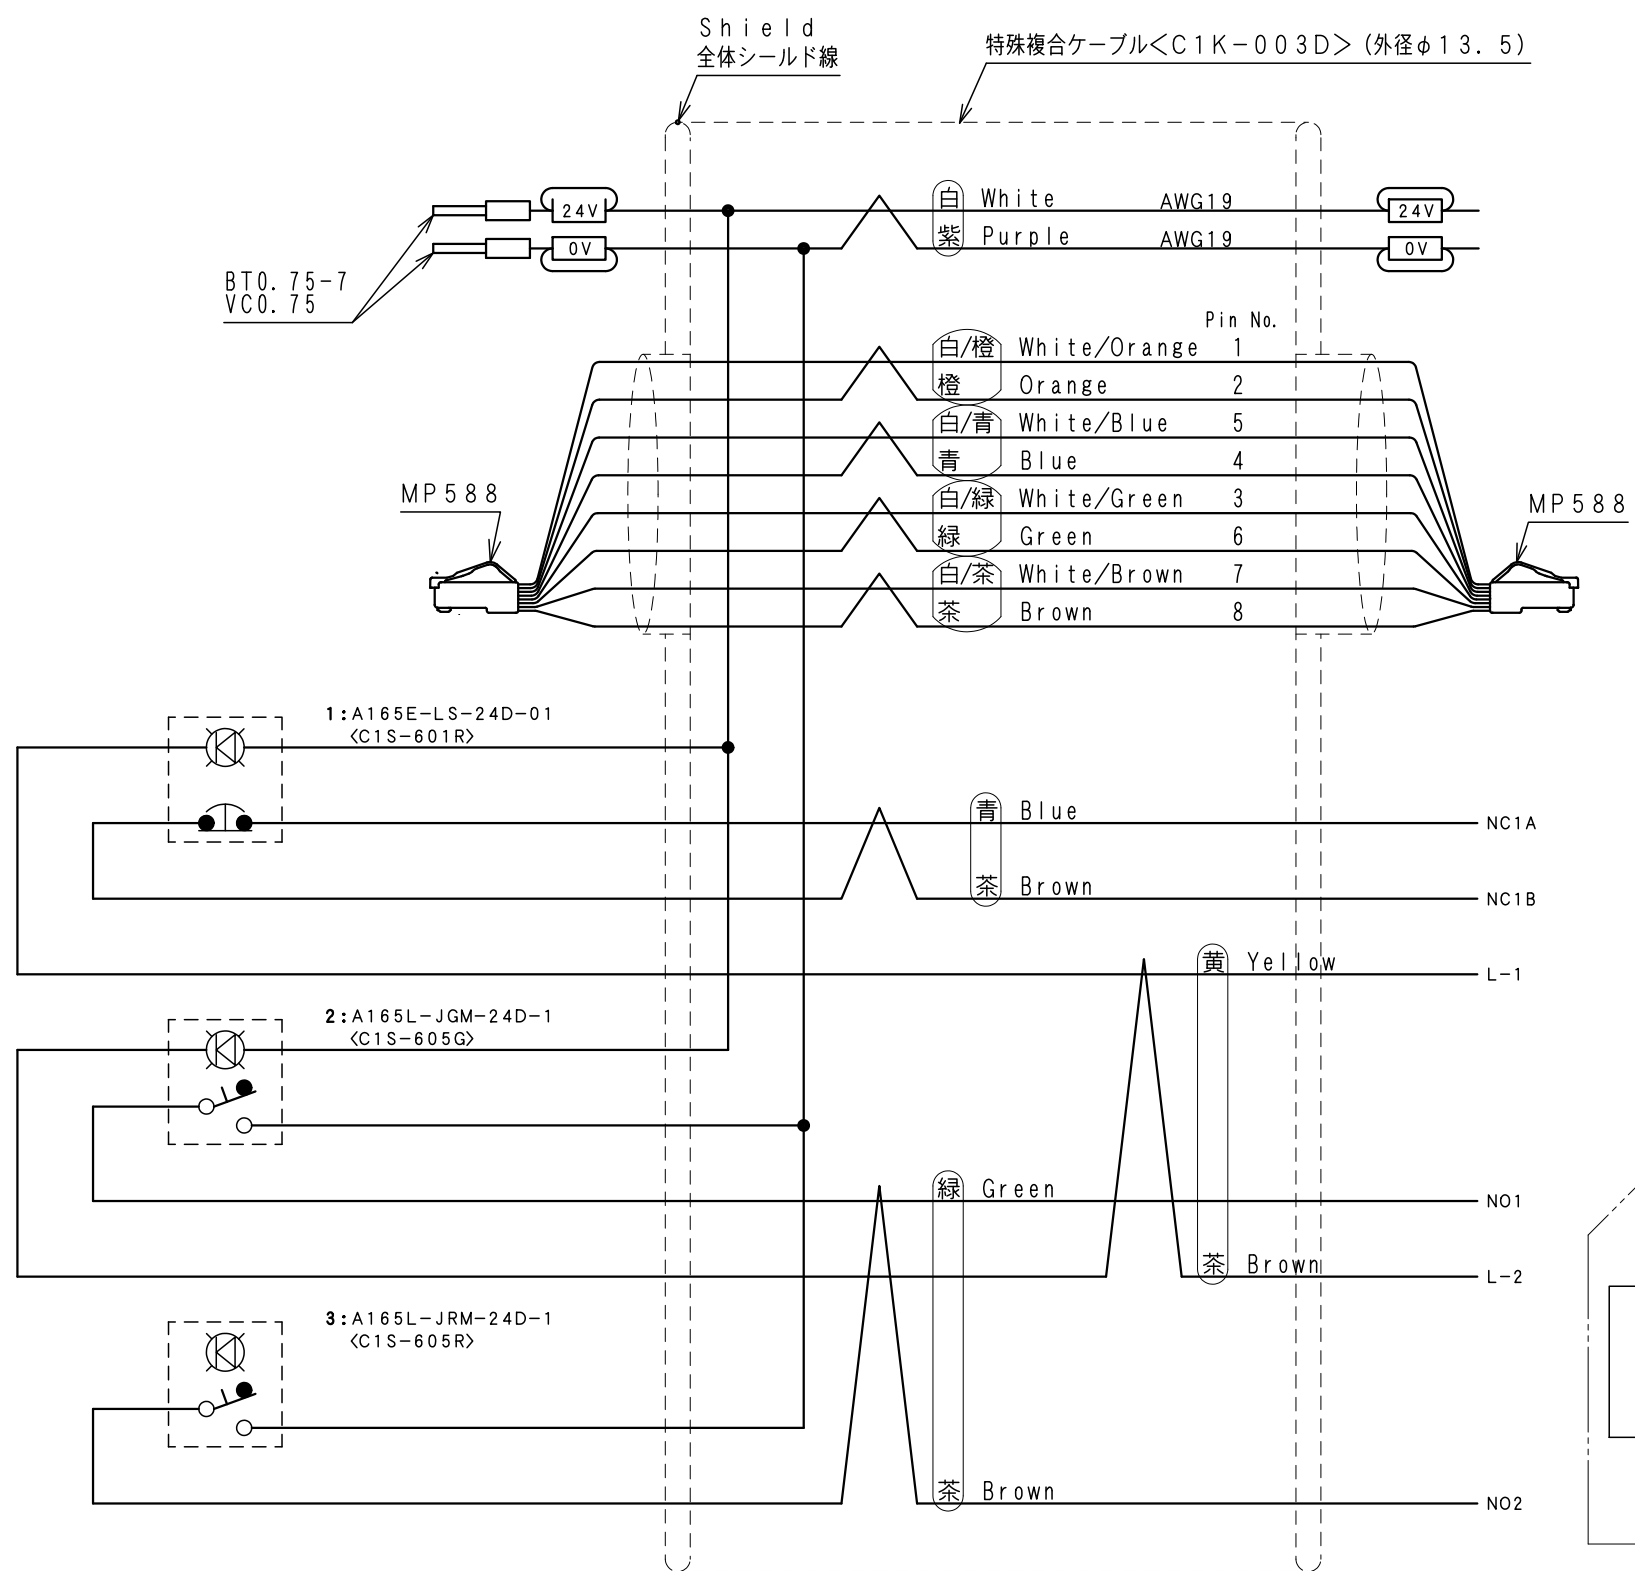

Item No.	Assembly Name
N2C-P701	T-H240PVT5-W07配線付G/SW5m

①	非常停止 A165E-LS-24D-01	OMRON	C1S-601R	1
②	押釦 A165L-JGM-24D-1	OMRON	C1S-605G	1
③	押釦 A165L-JRM-24D-1	OMRON	C1S-605R	1

WCW000746-00

N2C-P701	VT5-W07
N2C-B702	
N2C-BA01	

ケーブル処理詳細  
Detail of cable