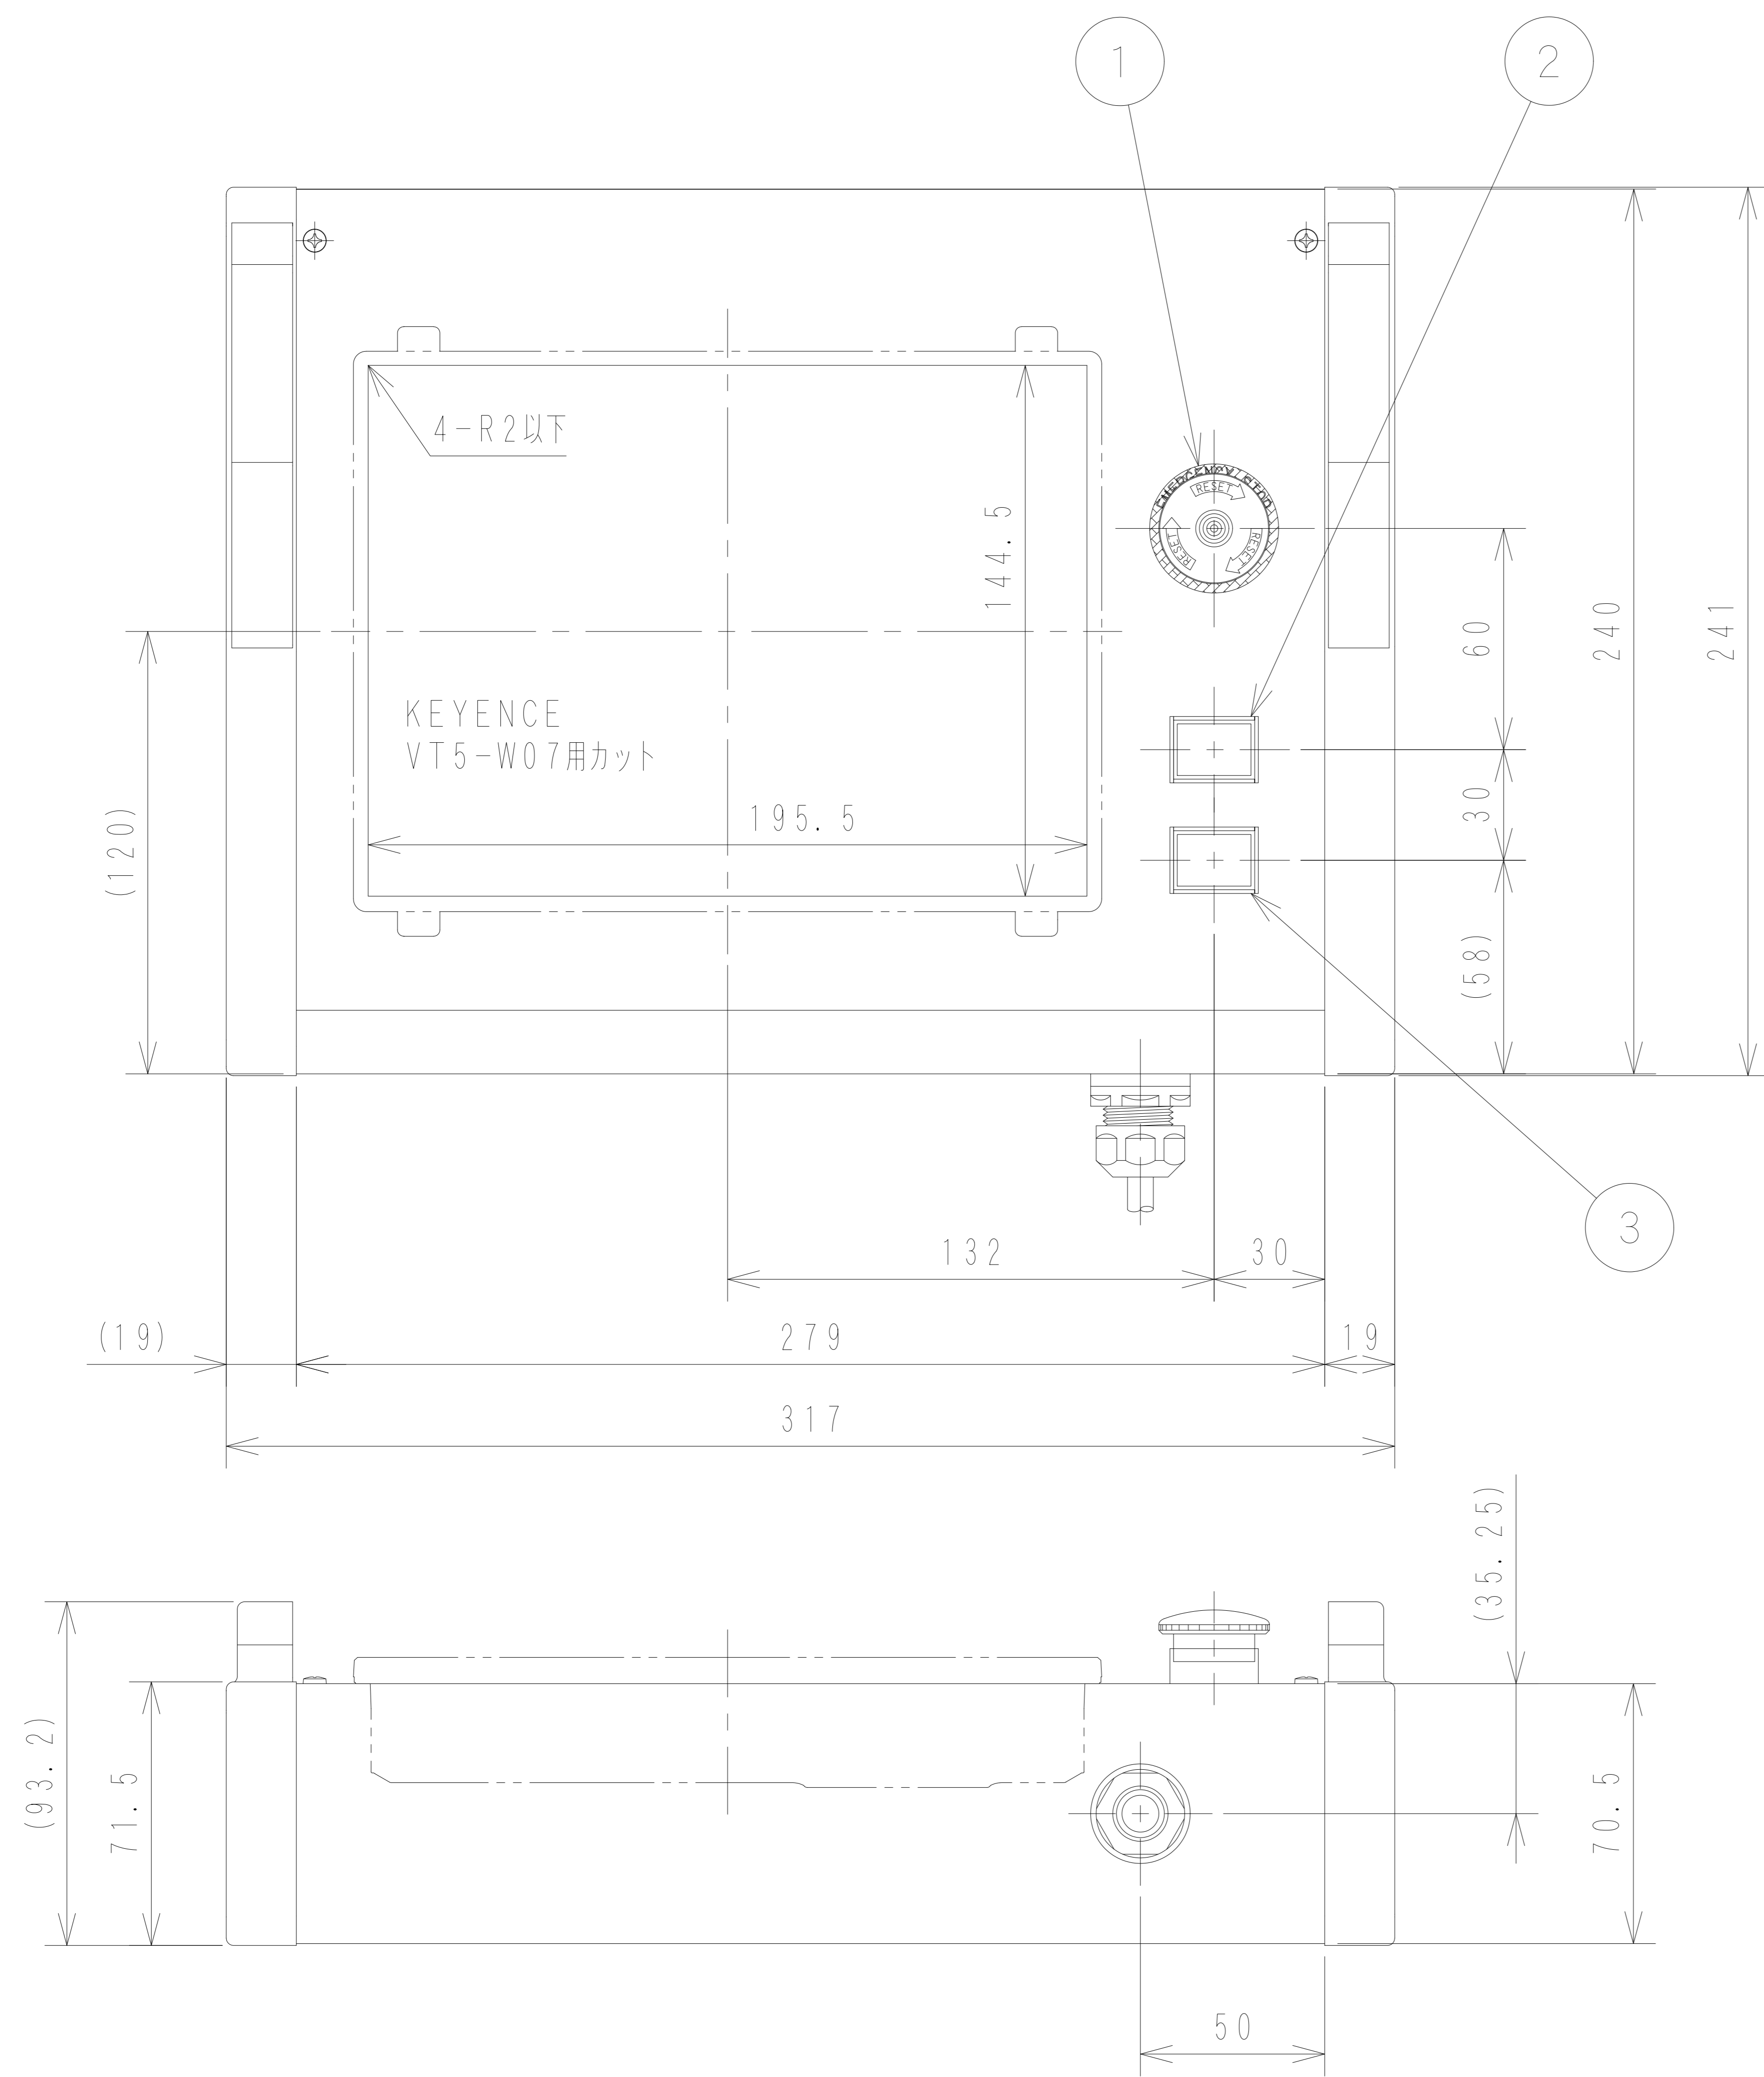

Item No.	Assembly Name
N2C-P701	T-H240PVT5-W07配線付G/SW5m

①	非常停止 A165E-LS-24D-01	OMRON	C1S-601R	1
②	押釦 A165L-JGM-24D-1	OMRON	C1S-605G	1
③	押釦 A165L-JRM-24D-1	OMRON	C1S-605R	1

WCW000746-00

N2C-P701	VT5-W07
N2C-B702	
N2C-BA01	

ケーブル処理詳細  
Detail of cable