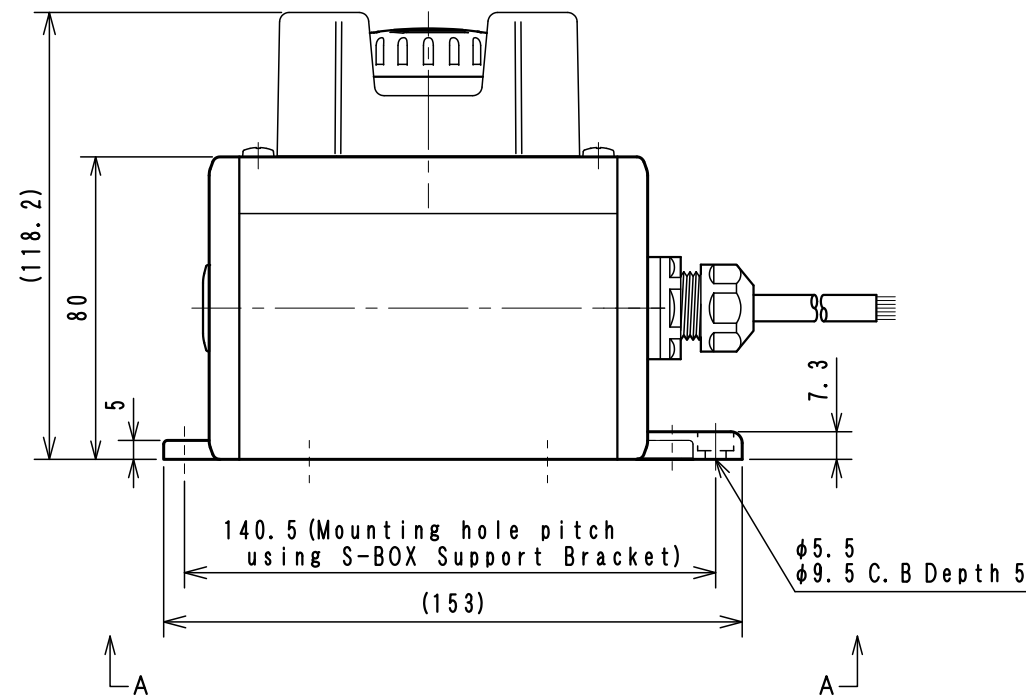

Item No.	Assembly Name
NGC-122	S-6480D Switch1EMO Guard/1m 1P

1	C1S-724R	Emergency Stop Switch XW1E-BV402MRH-EMO
---	----------	---

A-A View
Scale 1:2

<Associated drawings>
WCW000254-00

Applicable Item No.	NGC-122
	NGC-125

No.	Switch Model No.	Item No.
1	XW1E-BV402MRH-EMO	C1S-724R

Cable processing detail