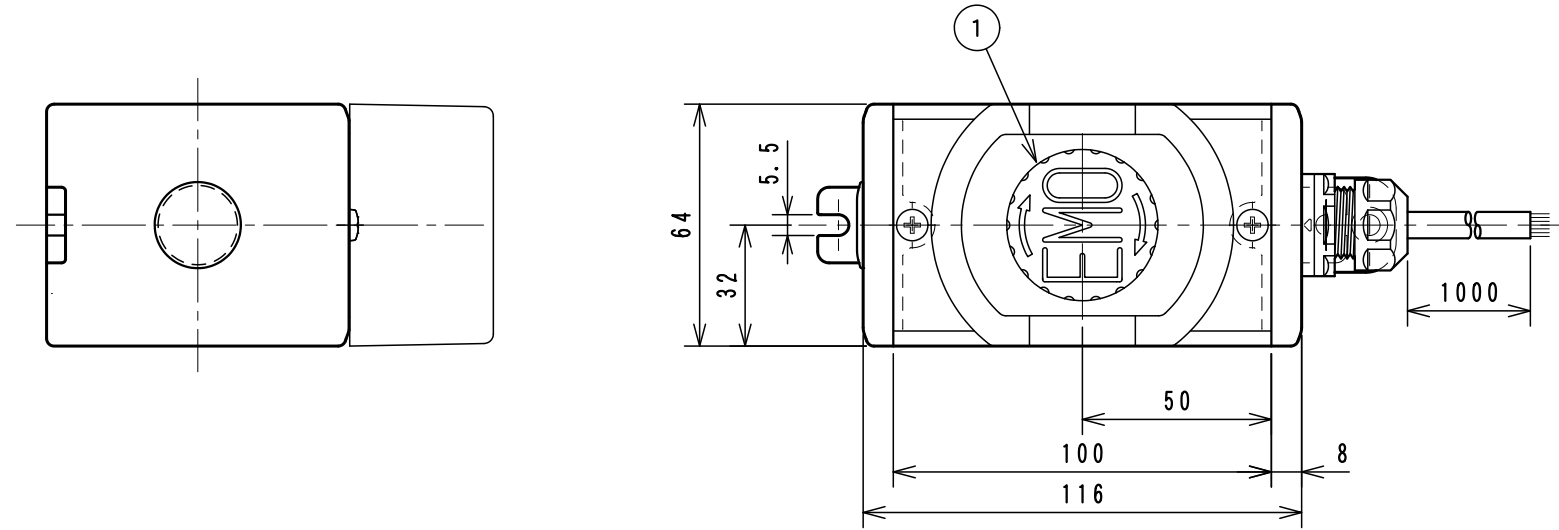

Item No.	Assembly Name
NGC-122	S-6480D Switch1EMO Guard/1m 1P

1	C1S-724R	Emergency Stop Switch XW1E-BV402MRH-EMO
---	----------	---

A-A View
Scale 1:2

<Associated drawings>
WCW000254-00

Applicable Item No.	NGC-122
	NGC-125

No.	Switch Model No.	Item No.
1	XW1E-BV402MRH-EMO	C1S-724R

Cable processing detail