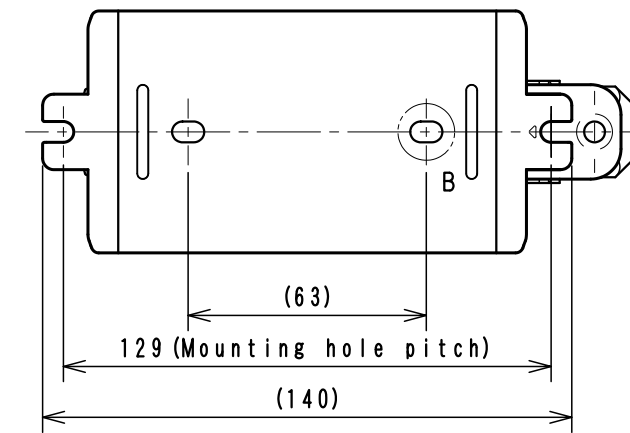

Item No.	Assembly Name
NGC-122	S-6480D Switch1EMO Guard/1m 1P

1	C1S-724R	Emergency Stop Switch XW1E-BV402MRH-EMO
---	----------	---

A-A View
Scale 1:2

<Associated drawings>
WCW000254-00

Applicable Item No.	NGC-122
	NGC-125

No.	Switch Model No.	Item No.
1	XW1E-BV402MRH-EMO	C1S-724R

Cable processing detail