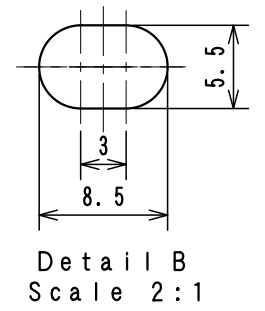

Item No.	Assembly Name
NGC-122	S-6480D Switch1EMO Guard/1m 1P

1	C1S-724R	Emergency Stop Switch XW1E-BV402MRH-EMO
---	----------	---

A-A View
Scale 1:2

<Associated drawings>
WCW000254-00

Applicable Item No.	NGC-122
	NGC-125

No.	Switch Model No.	Item No.
1	XW1E-BV402MRH-EMO	C1S-724R

Cable processing detail