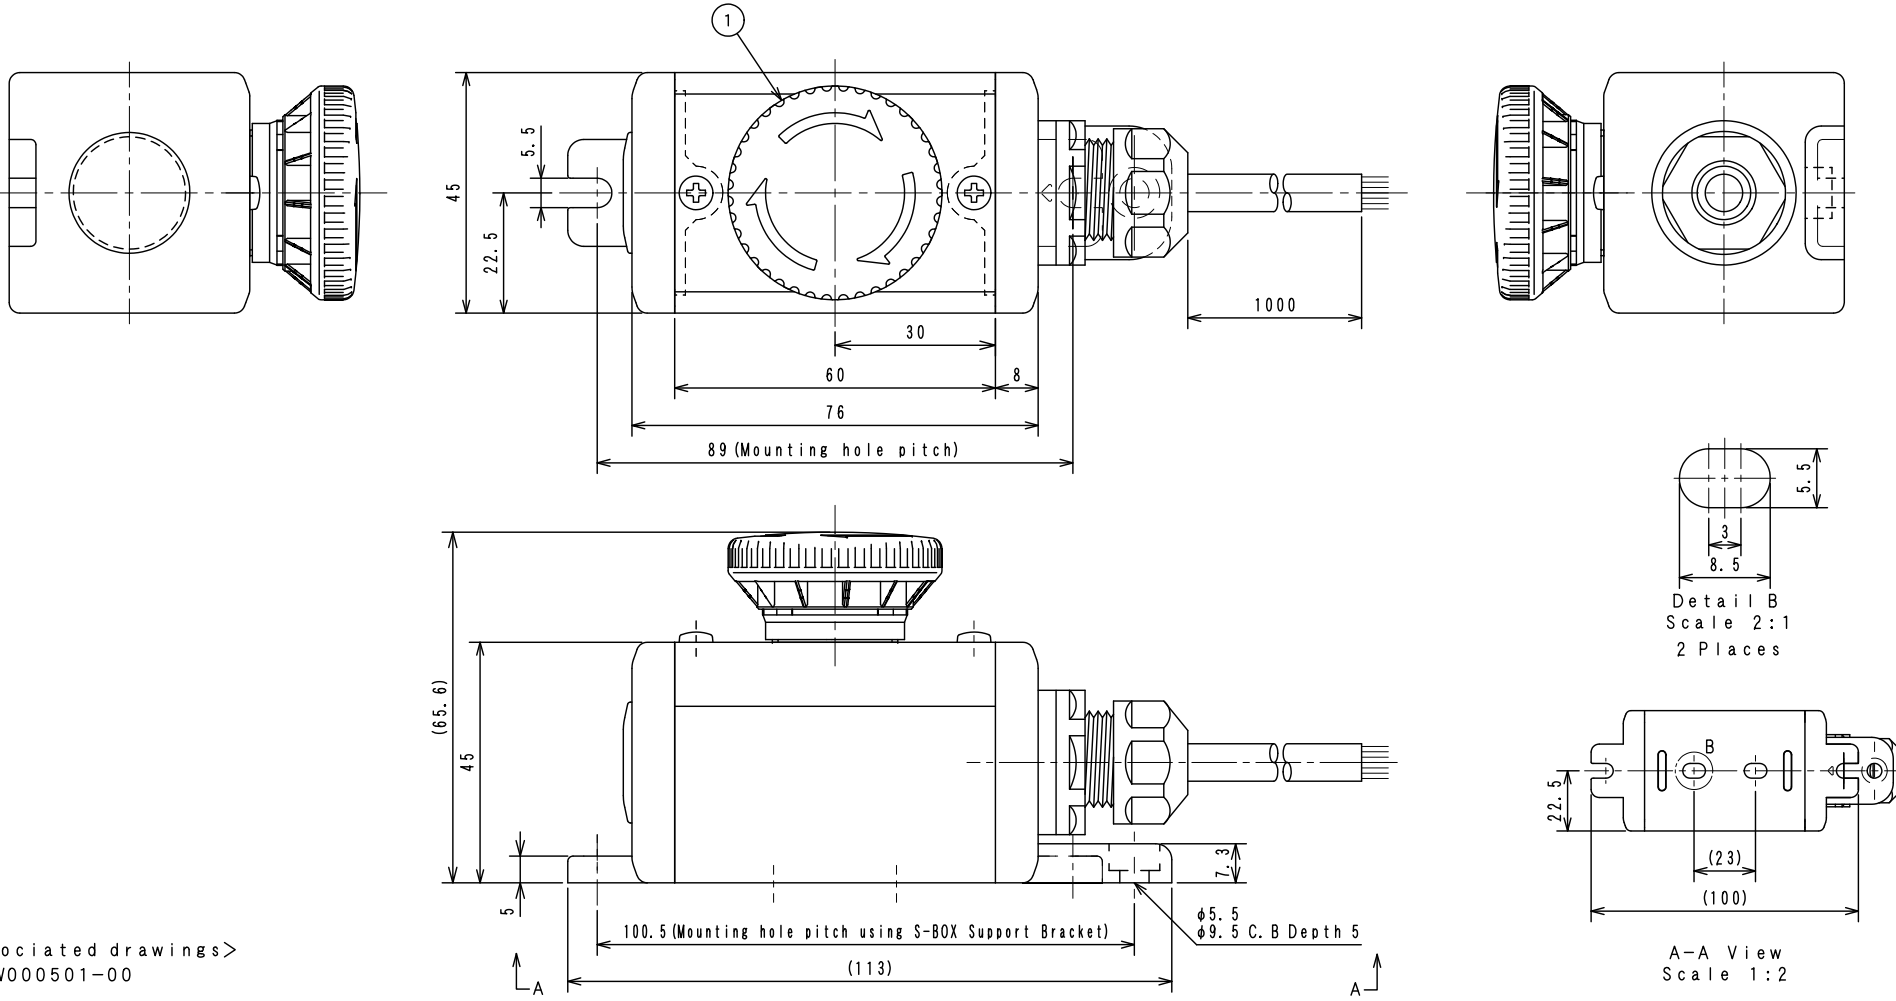

Item No.
NJC-113

1	C1S-759R	Emergency Stop Switch (Lighted) AR16V1L-02E3R
---	----------	---

※Attached: S-BOX Support Bracket <D4R-001B>

<Associated drawings>  
WCW000501-00

Applicable Item No.	NJC-113
---------------------	---------

No.	Switch Model No.	Item No.
1	AR16V1L-02E3R	C1S-759R

Cable processing detail