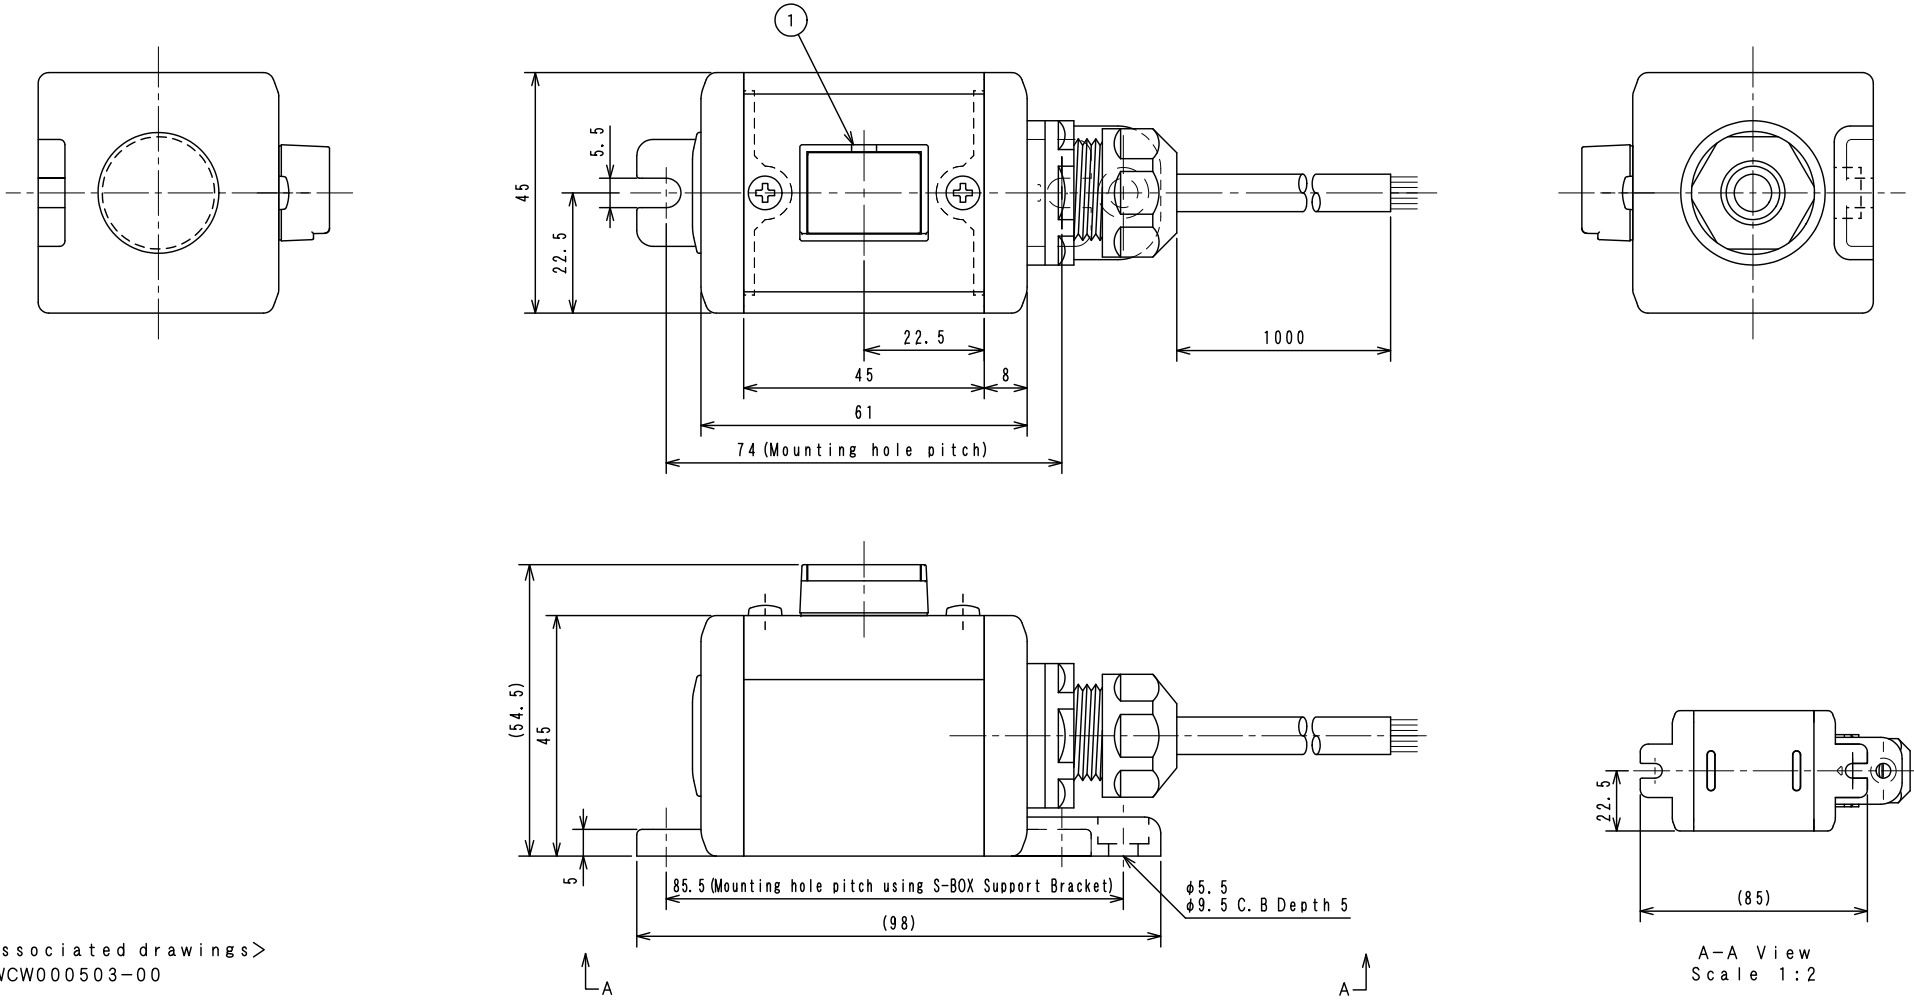

Item No.
NJC-115

1	C1S-761G	Pushbutton Switch(Lighted) AR16G0N-C1E3G
---	----------	--

※Attached:S-BOX Support Bracket <D4R-001B>

<Associated drawings>
WCW000503-00

A-A View
Scale 1:2

Applicable Item No.	NJC-115
---------------------	---------

No.	Switch Model No.	Item No.
1	AR16G0N-C1E3G	C1S-761G

Cable processing detail