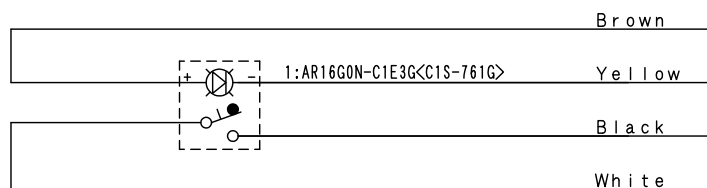

Applicable Item No.	NJC-115

No.	Switch Model No.	Item No.
1	AR16G0N-C1E3G	C1S-761G