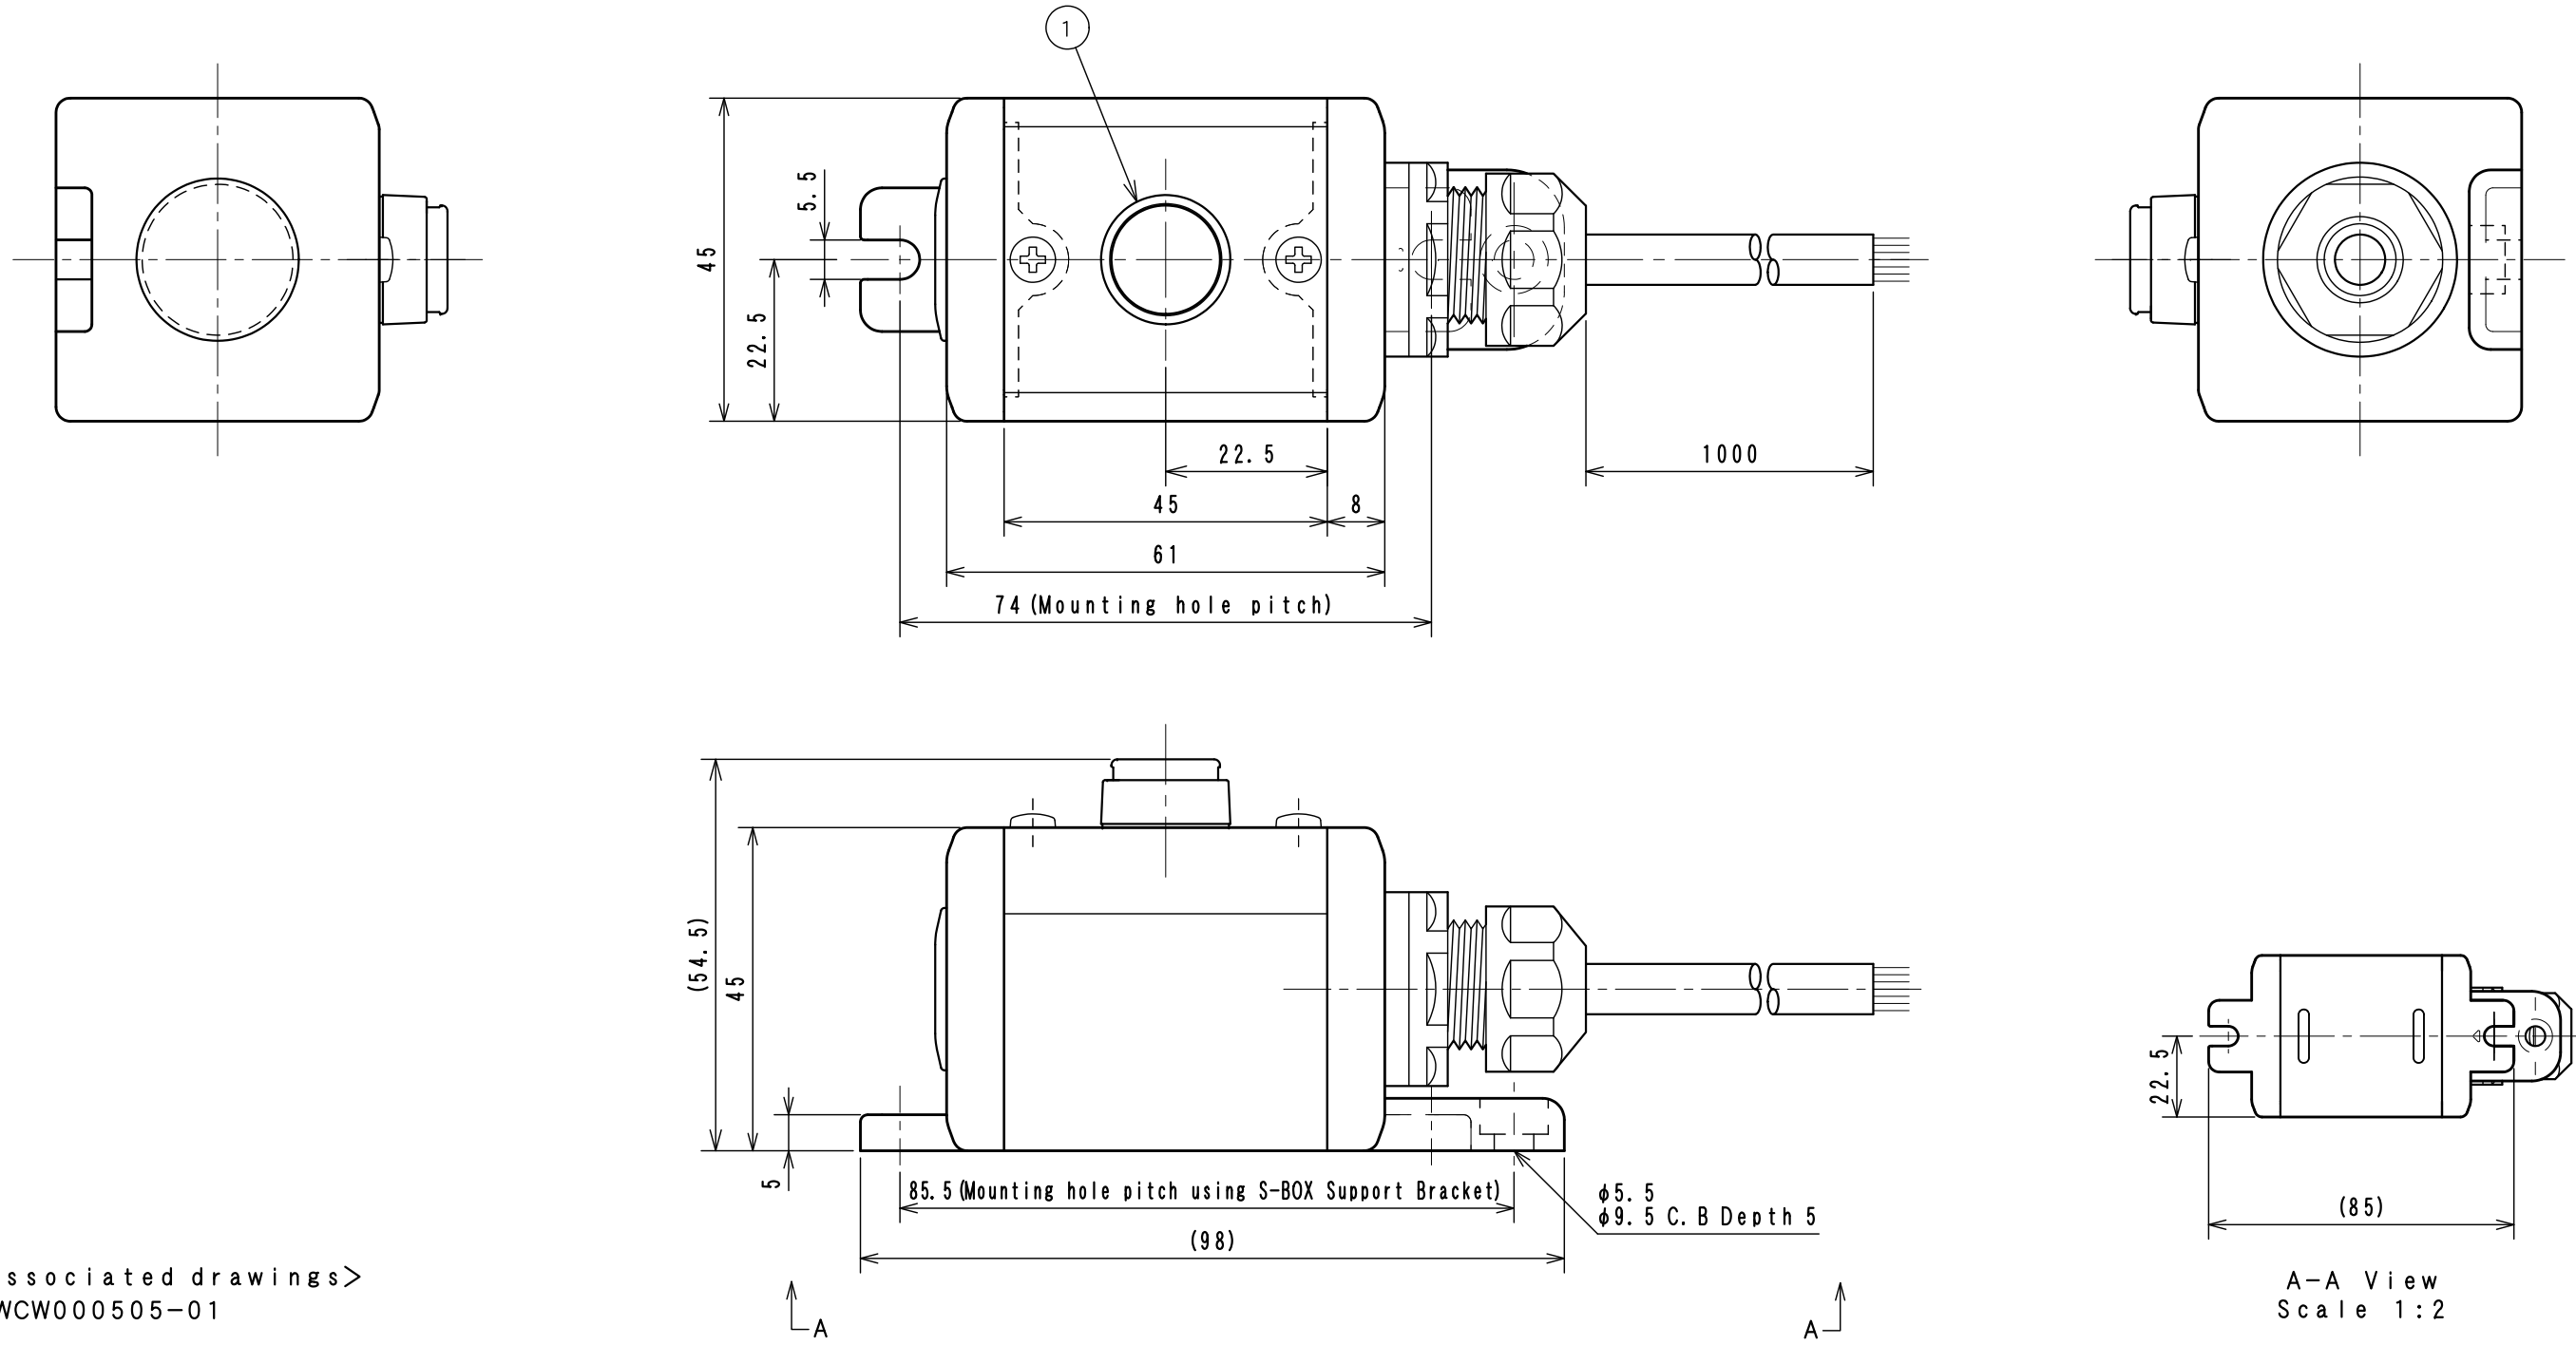

Item No.
NJC-117

1	C1S-762G	Pushbutton Switch(Lighted) AR16E0L-C1E3G
---	----------	--

※Attached:S-BOX Support Bracket <D4R-001B>

<Associated drawings>
WCW000505-01

A-A View
Scale 1:2

Applicable Item No.	NJC-117
	NJC-127

No.	Switch Model No.	Item No.
1	AR16E0L-C1E3G	C1S-762G

Cable processing detail