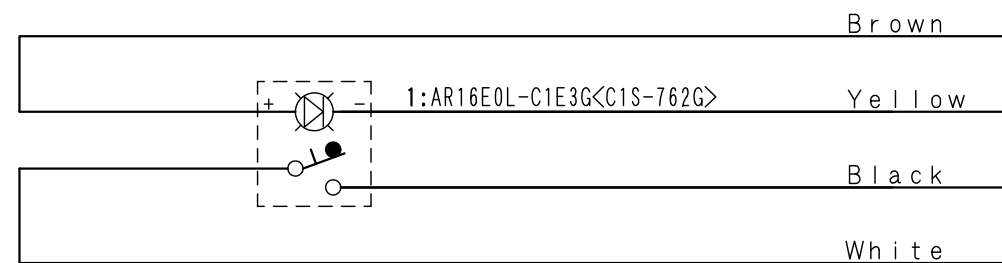

Applicable Item No.	NJC-117
	NJC-127

No.	Switch Model No.	Item No.
1	AR16E0L-C1E3G	C1S-762G