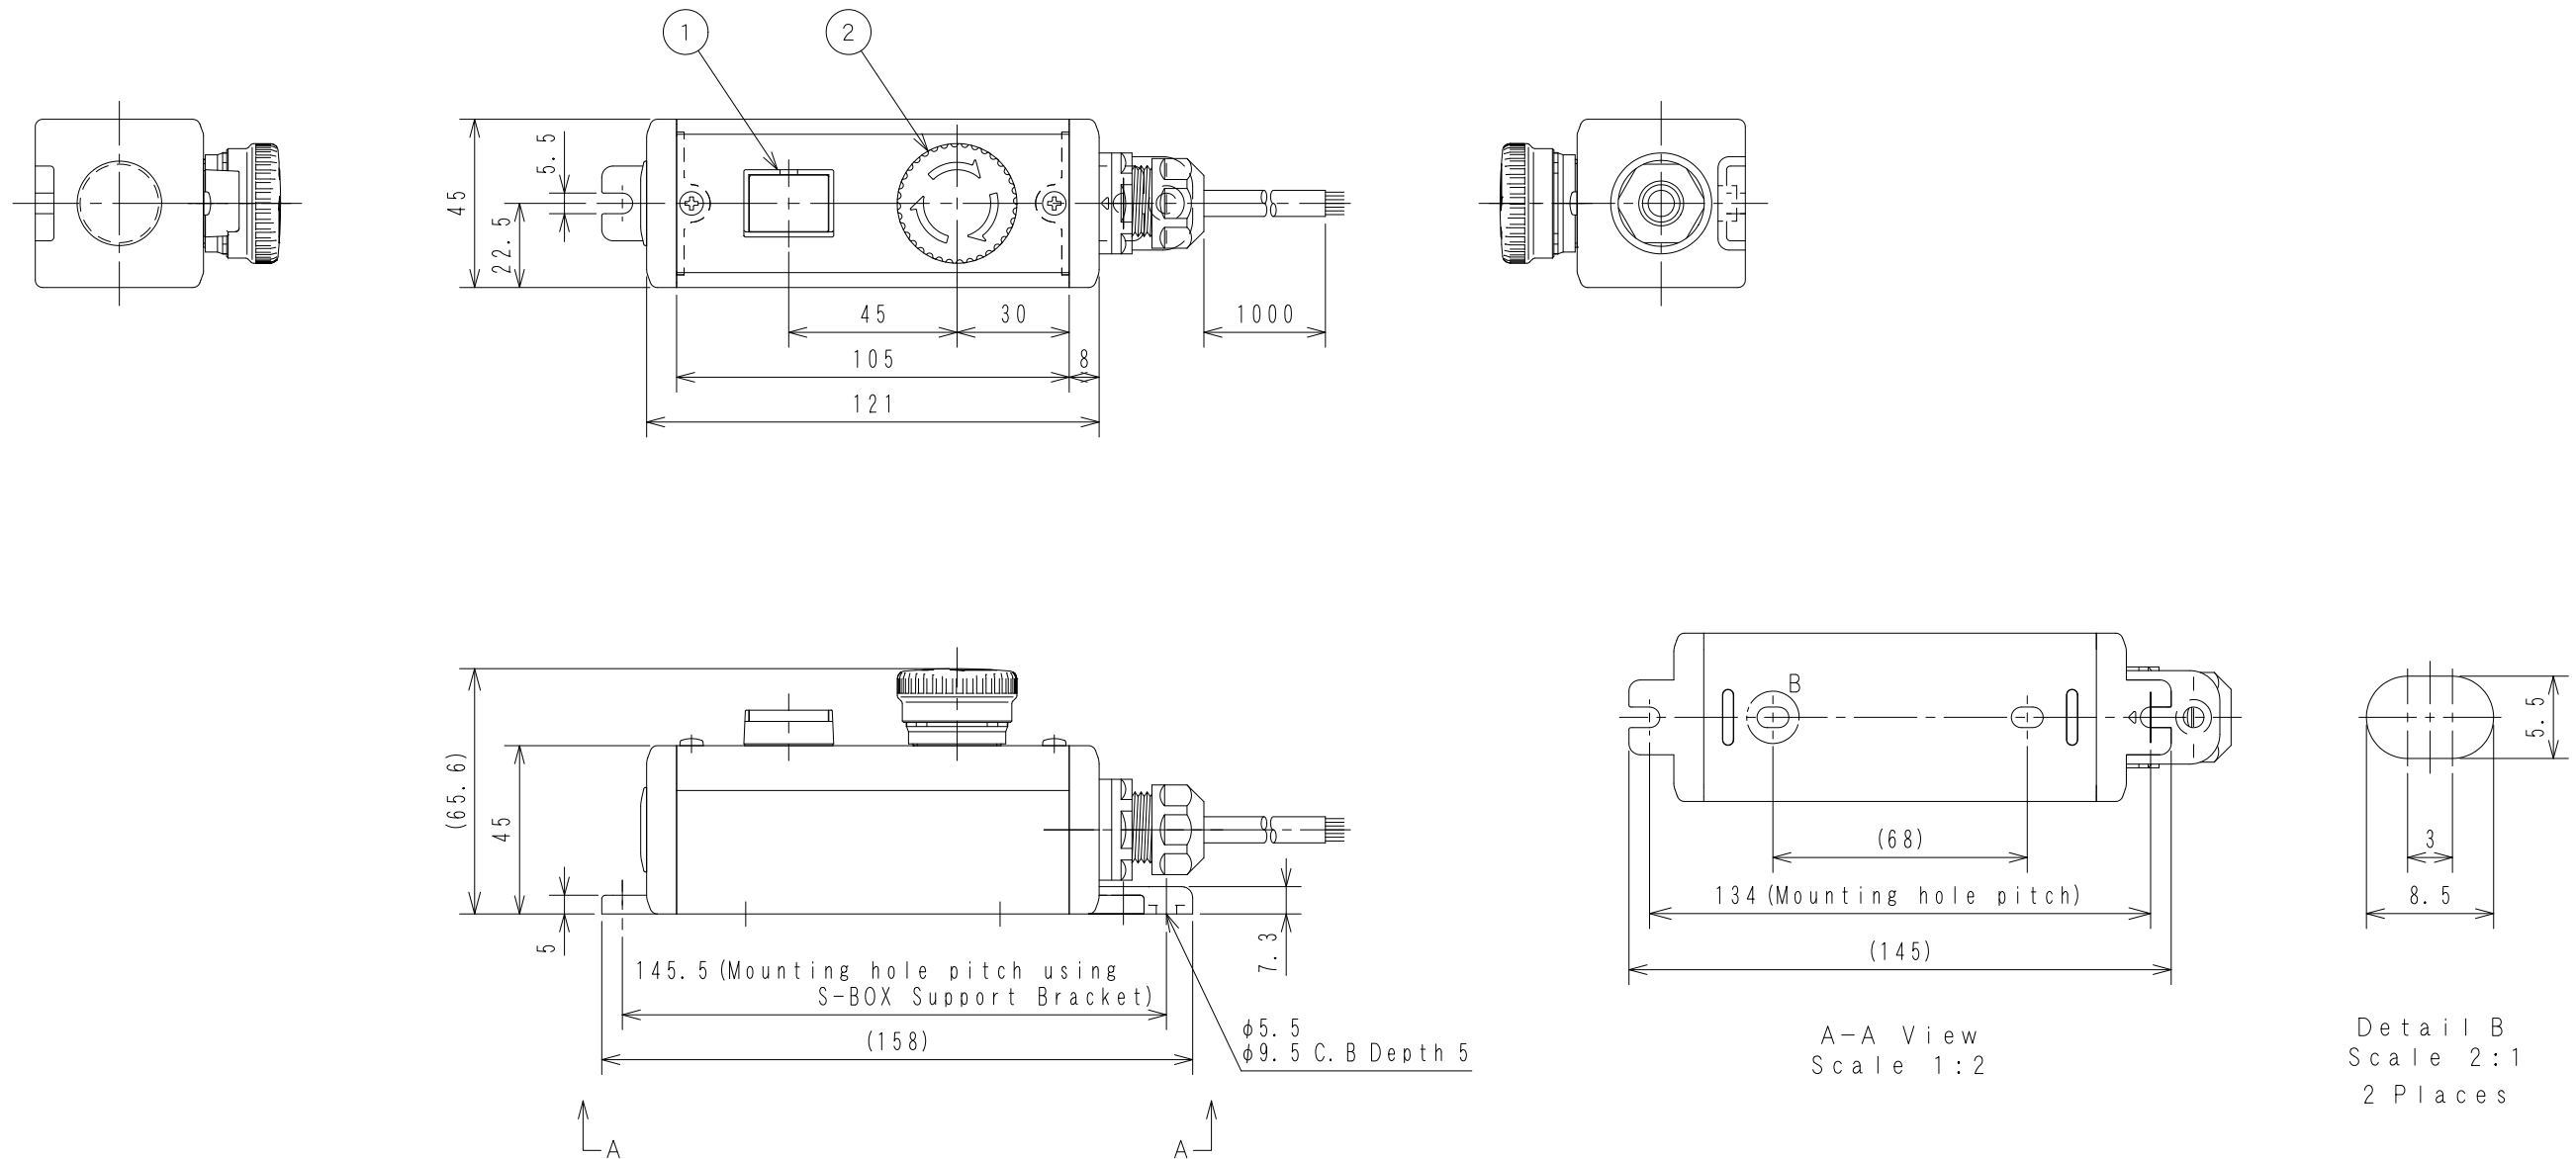

Item No.
NJC-211

1	C1S-761G	Pushbutton Switch(Lighted) AR16G0N-C1E3G
2	C1S-757R	Emergency Stop Switch (Lighted) AR16V0L-02E3R

※Attached:S-BOX Support Bracket <D4R-001B>

A-A View
Scale 1:2

Detail B
Scale 2:1
2 Places

Applicable Item No.	NJC-211
---------------------	---------

No.	Switch Model No.	Item No.
1	AR16G0N-C1E3G	C1S-761G
2	AR16V0L-02E3R	C1S-757R

Cable processing detail