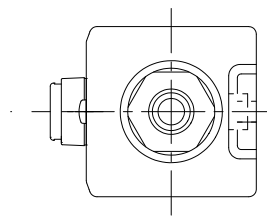

Item No.
NJC-215

1	C1S-762G	Pushbutton Switch(Lighted) AR16E0L-C1E3G
2	C1S-762R	Pushbutton Switch(Lighted) AR16E0L-C1E3R

※Attached:S-BOX Support Bracket <D4R-001B>

A-A View  
Scale 1:2

Detail B  
Scale 2:1  
2 Places

Applicable Item No.	NJC-215
---------------------	---------

No.	Switch Model No.	Item No.
1	AR16E0L-C1E3G	C1S-762G
2	AR16E0L-C1E3R	C1S-762R

Cable processing detail