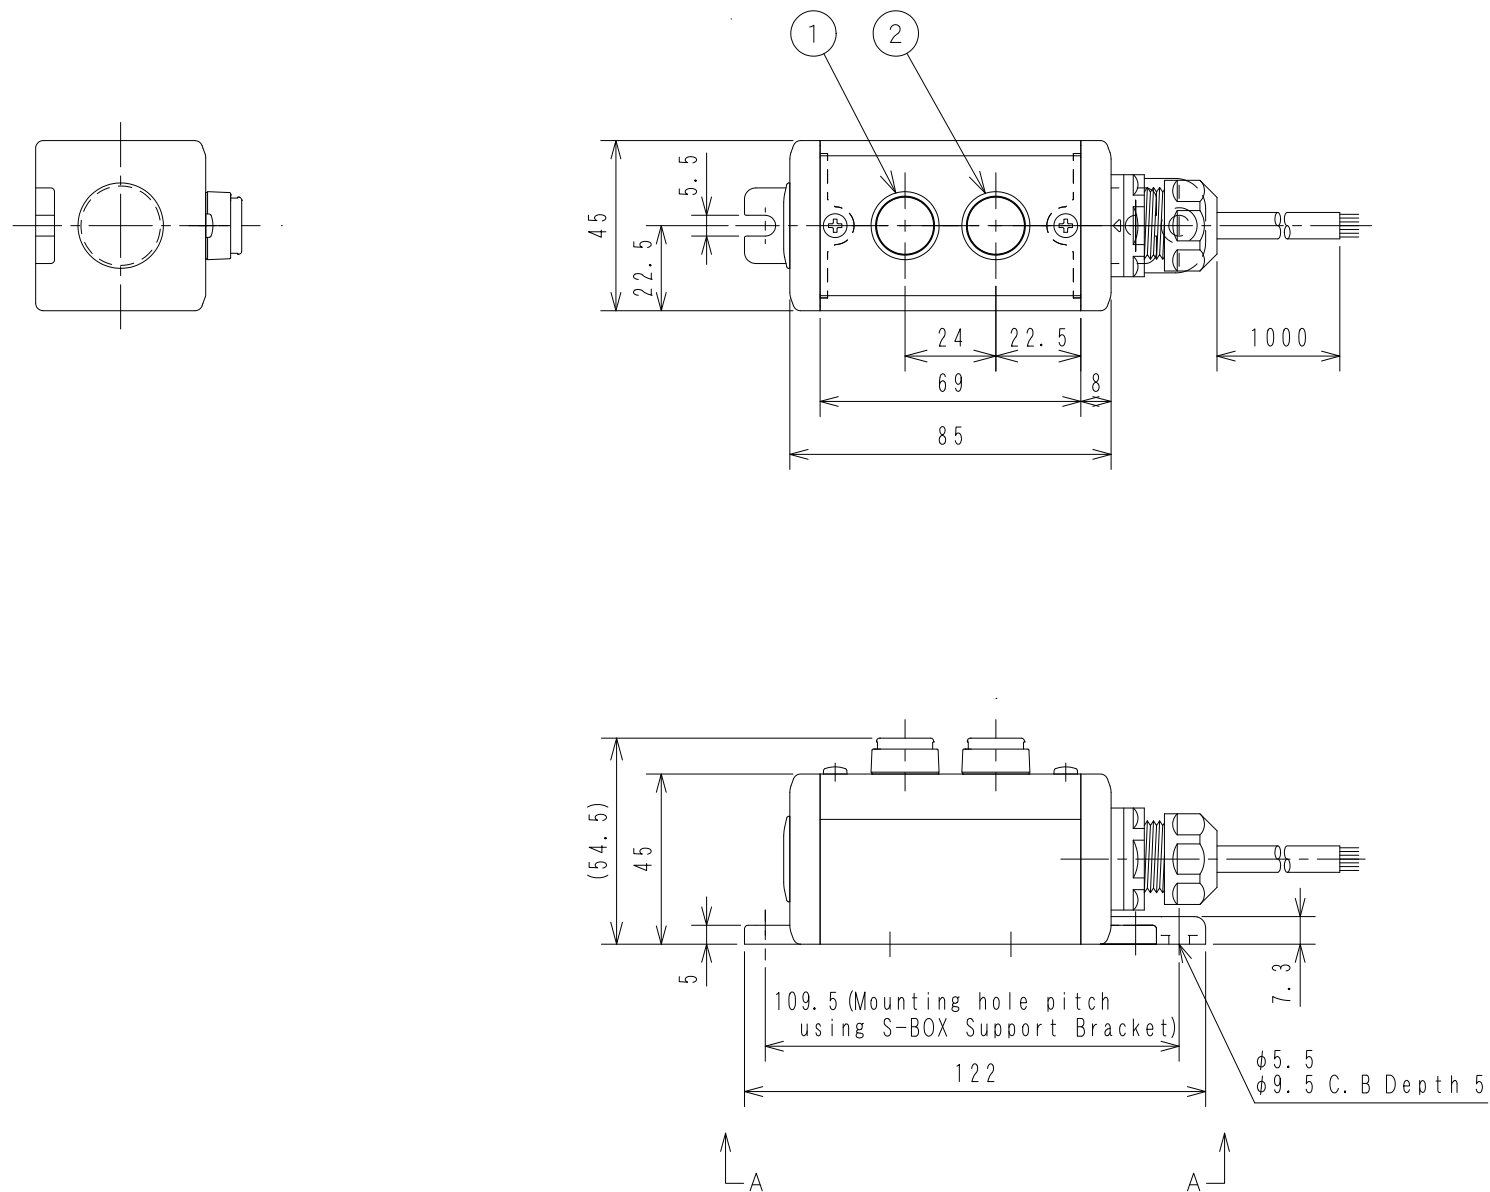

Item No.
NJC-215

1	C1S-762G	Pushbutton Switch(Lighted) AR16E0L-C1E3G
2	C1S-762R	Pushbutton Switch(Lighted) AR16E0L-C1E3R

※Attached:S-BOX Support Bracket <D4R-001B>

A-A View  
Scale 1:2

Detail B  
Scale 2:1  
2 Places

Applicable Item No.	NJC-215
---------------------	---------

No.	Switch Model No.	Item No.
1	AR16E0L-C1E3G	C1S-762G
2	AR16E0L-C1E3R	C1S-762R

Cable processing detail