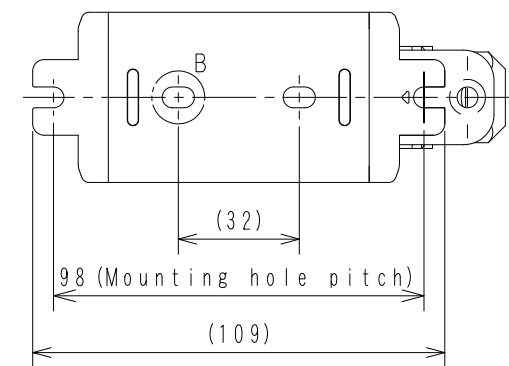

Item No.
NJC-215

1	C1S-762G	Pushbutton Switch(Lighted) AR16E0L-C1E3G
2	C1S-762R	Pushbutton Switch(Lighted) AR16E0L-C1E3R

※Attached:S-BOX Support Bracket <D4R-001B>

A-A View  
Scale 1:2

Detail B  
Scale 2:1  
2 Places

Applicable Item No.	NJC-215
---------------------	---------

No.	Switch Model No.	Item No.
1	AR16E0L-C1E3G	C1S-762G
2	AR16E0L-C1E3R	C1S-762R

Cable processing detail