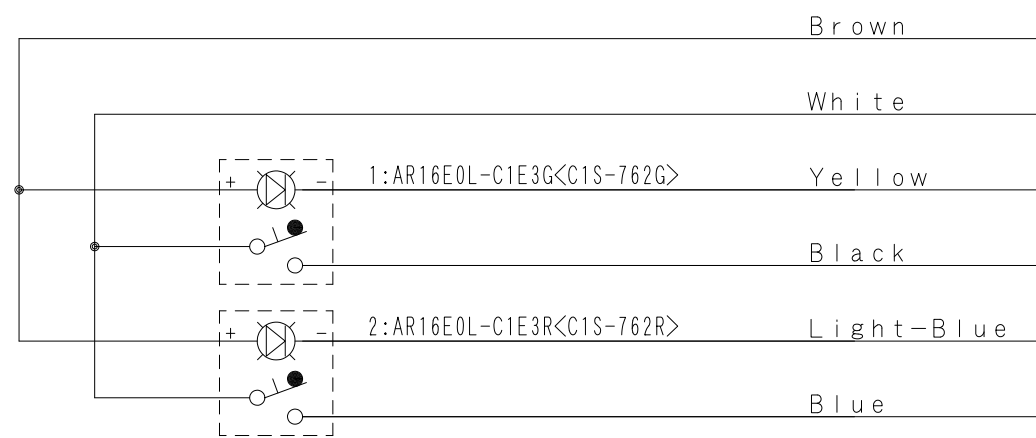

Item No.
NJC-215

1	C1S-762G	Pushbutton Switch(Lighted) AR16E0L-C1E3G
2	C1S-762R	Pushbutton Switch(Lighted) AR16E0L-C1E3R

※Attached:S-BOX Support Bracket <D4R-001B>

A-A View  
Scale 1:2

Detail B  
Scale 2:1  
2 Places

Applicable Item No.	NJC-215
---------------------	---------

No.	Switch Model No.	Item No.
1	AR16E0L-C1E3G	C1S-762G
2	AR16E0L-C1E3R	C1S-762R

Cable processing detail