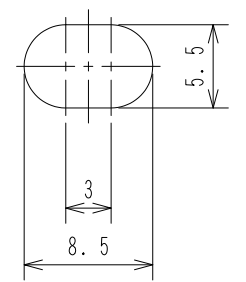

Item No.
NJC-215

1	C1S-762G	Pushbutton Switch(Lighted) AR16E0L-C1E3G
2	C1S-762R	Pushbutton Switch(Lighted) AR16E0L-C1E3R

※Attached:S-BOX Support Bracket <D4R-001B>

A-A View  
Scale 1:2

Detail B  
Scale 2:1  
2 Places

Applicable Item No.	NJC-215
---------------------	---------

No.	Switch Model No.	Item No.
1	AR16E0L-C1E3G	C1S-762G
2	AR16E0L-C1E3R	C1S-762R

Cable processing detail