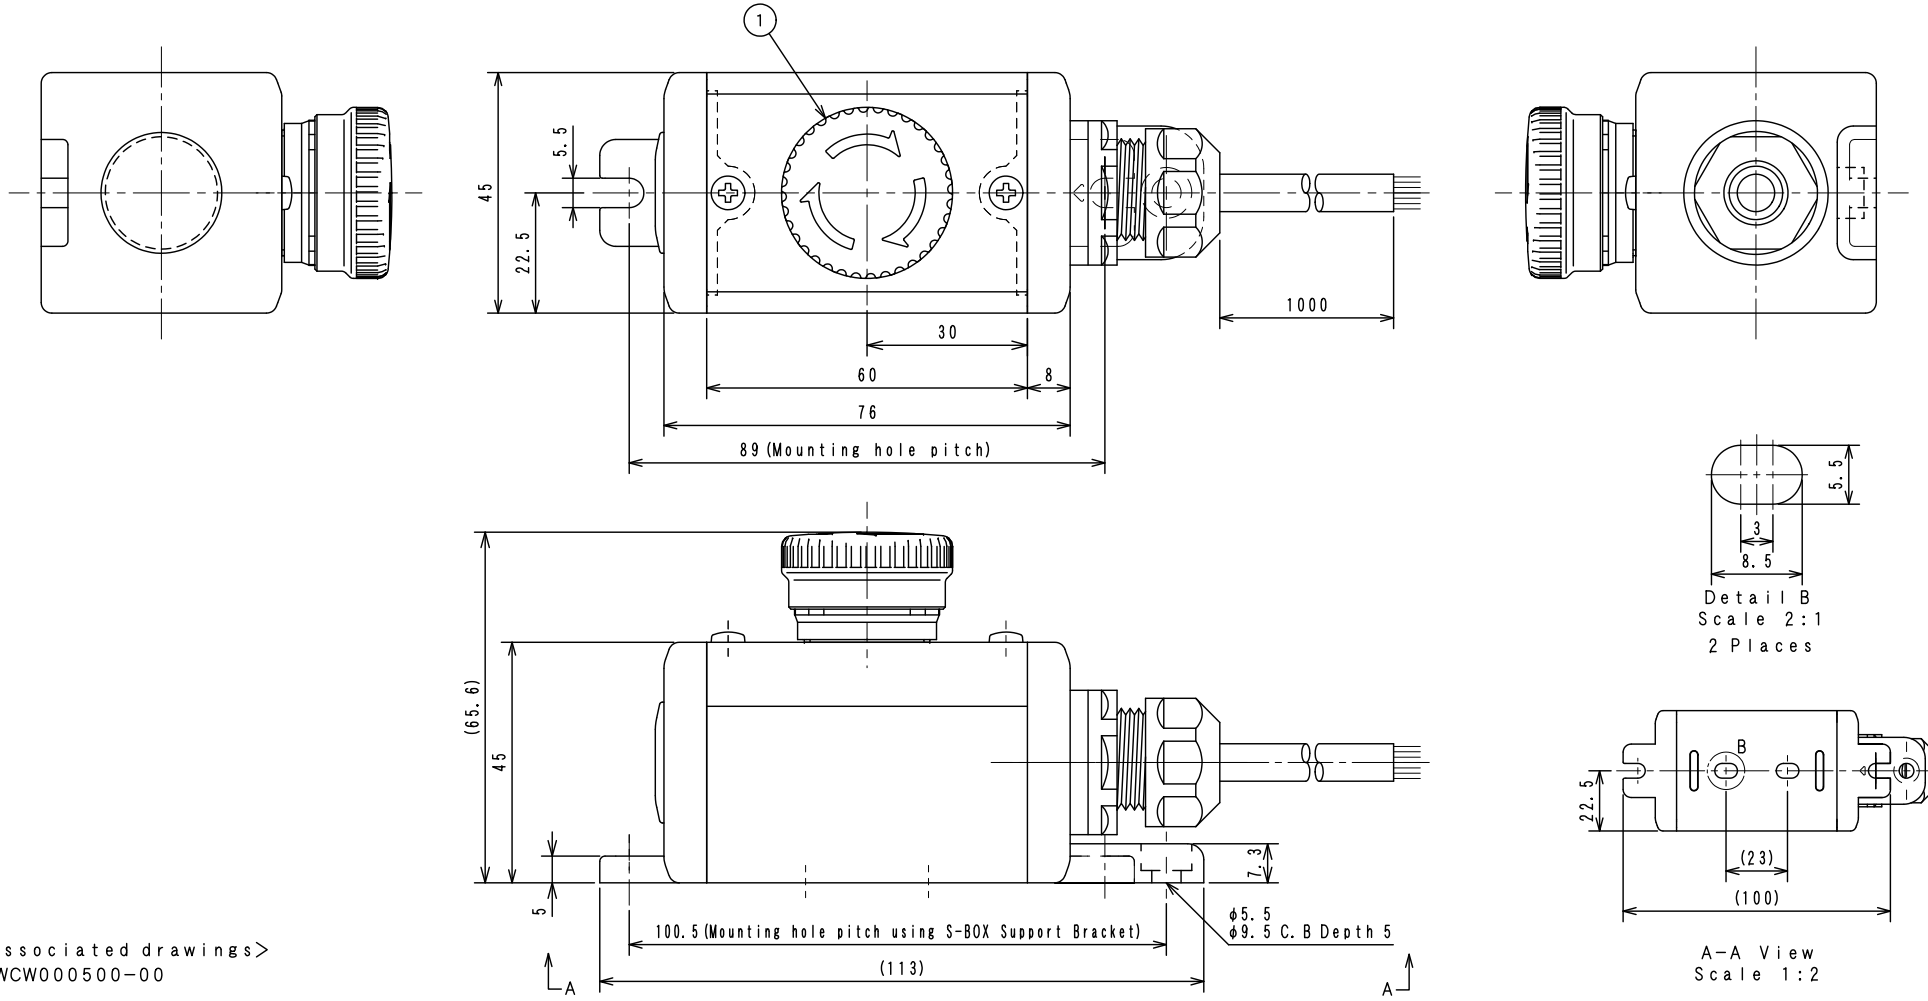

Item No.
NLC-112

1	C1S-758R	Emergency Stop Switch AR16V0R-02R
---	----------	-----------------------------------

※Attached: S-BOX Support Bracket <D4R-001B>

<Associated drawings>
WCW000500-00

Applicable Item No.	NLC-112
---------------------	---------

No.	Switch Model No.	Item No.
1	AR16V0R-02R	C1S-758R

Cable processing detail