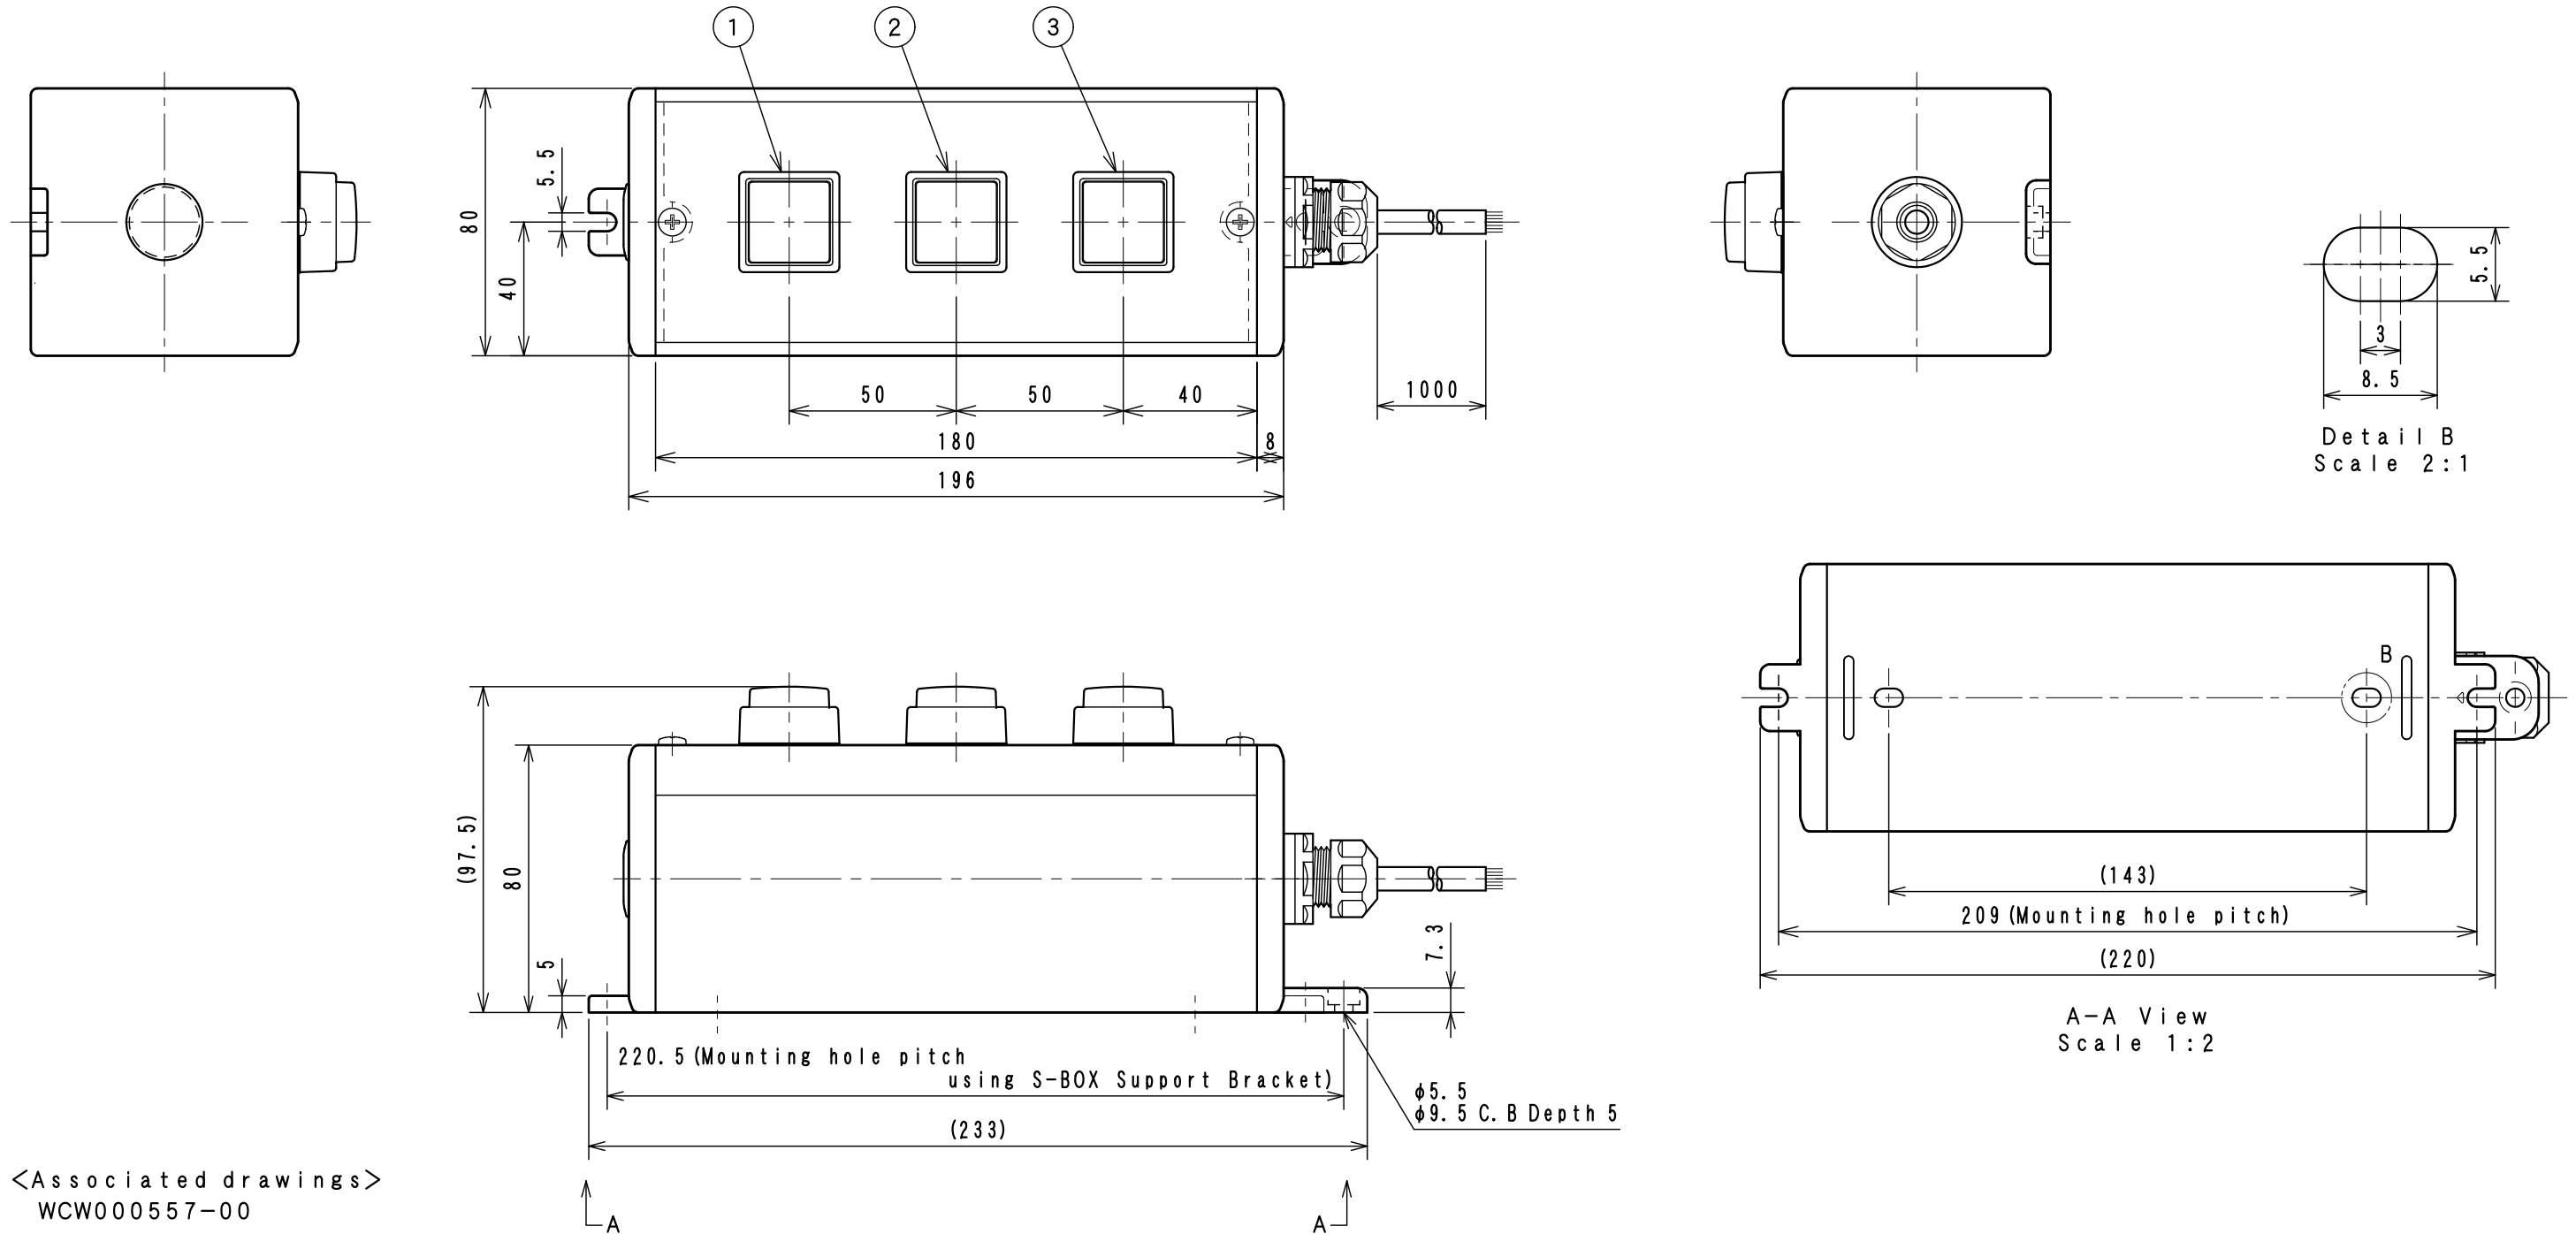

Item No.	Assembly Name
NLC-31E	S-8080D Switch 3S (GRY) / 1m 1P+SB

※Attached: S-BOX Support Bracket <D4R-001B>

1	C1S-247G	Pushbutton Switch AR22E0S-11G
2	C1S-247R	Pushbutton Switch AR22E0S-11R
3	C1S-247Y	Pushbutton Switch AR22E0S-11Y

<Associated drawings>
WCW000557-00

Applicable Item No.	NLC-30E
	NLC-31E
	NLC-32E

No.	Switch Model No.	Item No.
1	AR22E0S-11G	C1S-247G
2	AR22E0S-11R	C1S-247R
3	AR22E0S-11Y	C1S-247Y

Cable processing detail