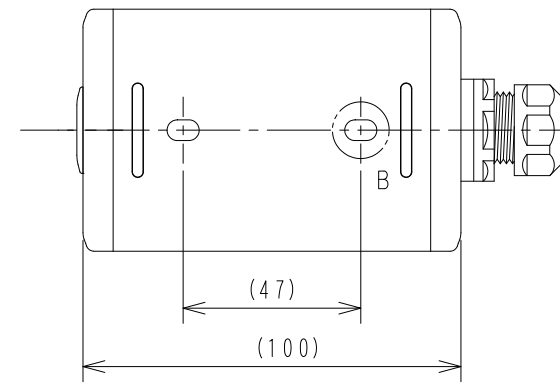

SUC-1050

A-A View

<Associated drawings>

WCW001009-**

ACW006136

SUC-1050

No.	Switch Model No.	Item No.
1	ABW410G	C1S-734G

・Terminal Layout.
[端子配置図]