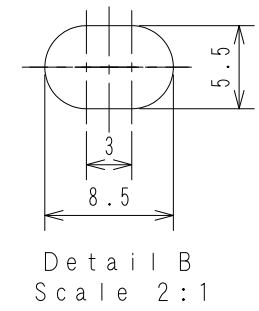

SUC-1050

A-A View

<Associated drawings>

WCW001009-**

ACW006136

SUC-1050

No.	Switch Model No.	Item No.
1	ABW410G	C1S-734G

・Terminal Layout.
[端子配置図]