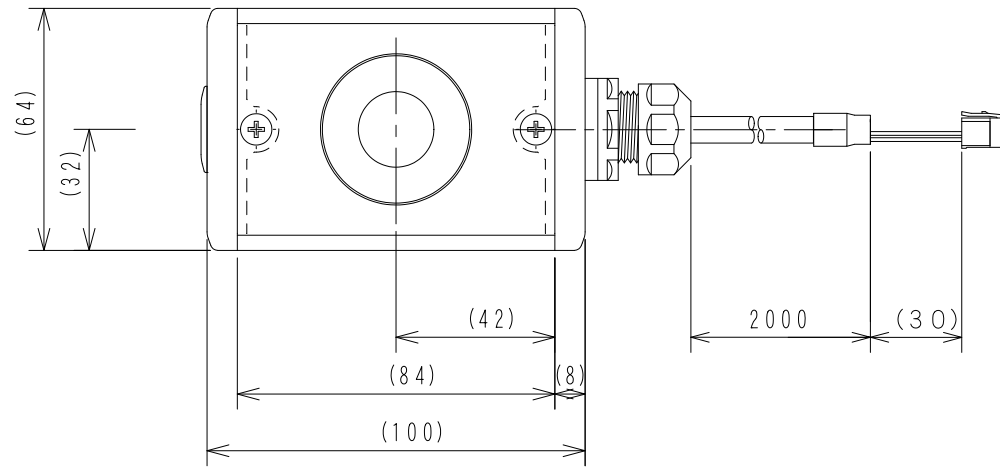

SUC-1050

A-A View

<Associated drawings>

WCW001009-**

ACW006136

SUC-1050

No.	Switch Model No.	Item No.
1	ABW410G	C1S-734G

・Terminal Layout.
[端子配置図]

1:ABW410G<C1S-734G>

WCW001009