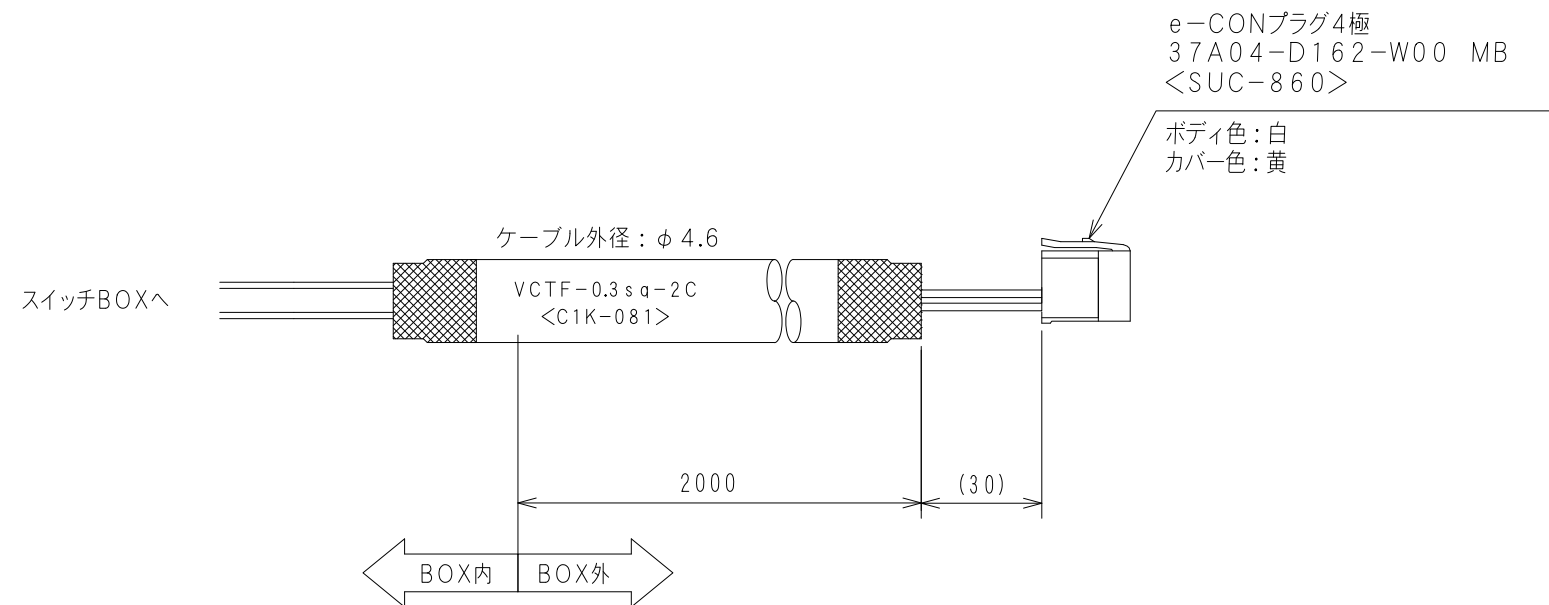

SUC-1050

A-A View

<Associated drawings>

WCW001009-**

ACW006136

SUC-1050

No.	Switch Model No.	Item No.
1	ABW410G	C1S-734G

・Terminal Layout.
[端子配置図]

1:ABW410G<C1S-734G>

WCW001009