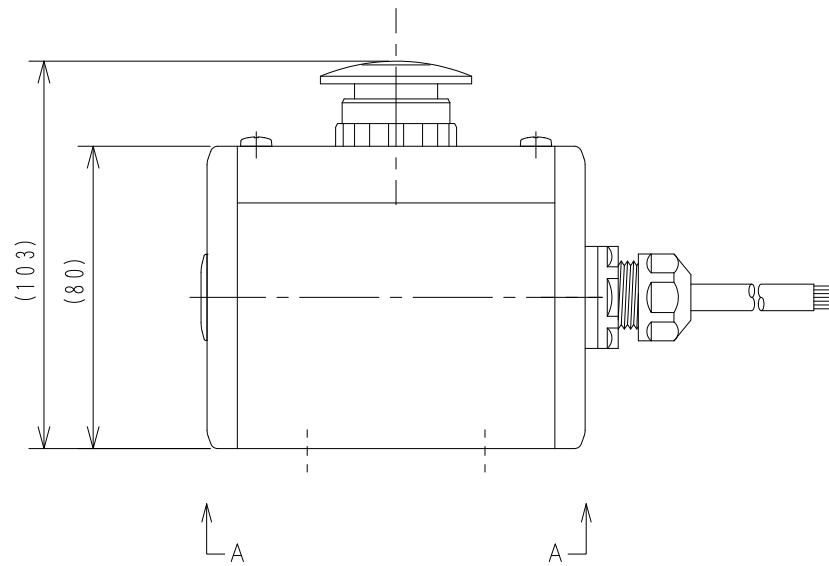

SUC-1050

A-A View

<Associated drawings>

WCW001009-**

ACW006136

SUC-1050

No.	Switch Model No.	Item No.
1	ABW410G	C1S-734G

・Terminal Layout.
[端子配置図]